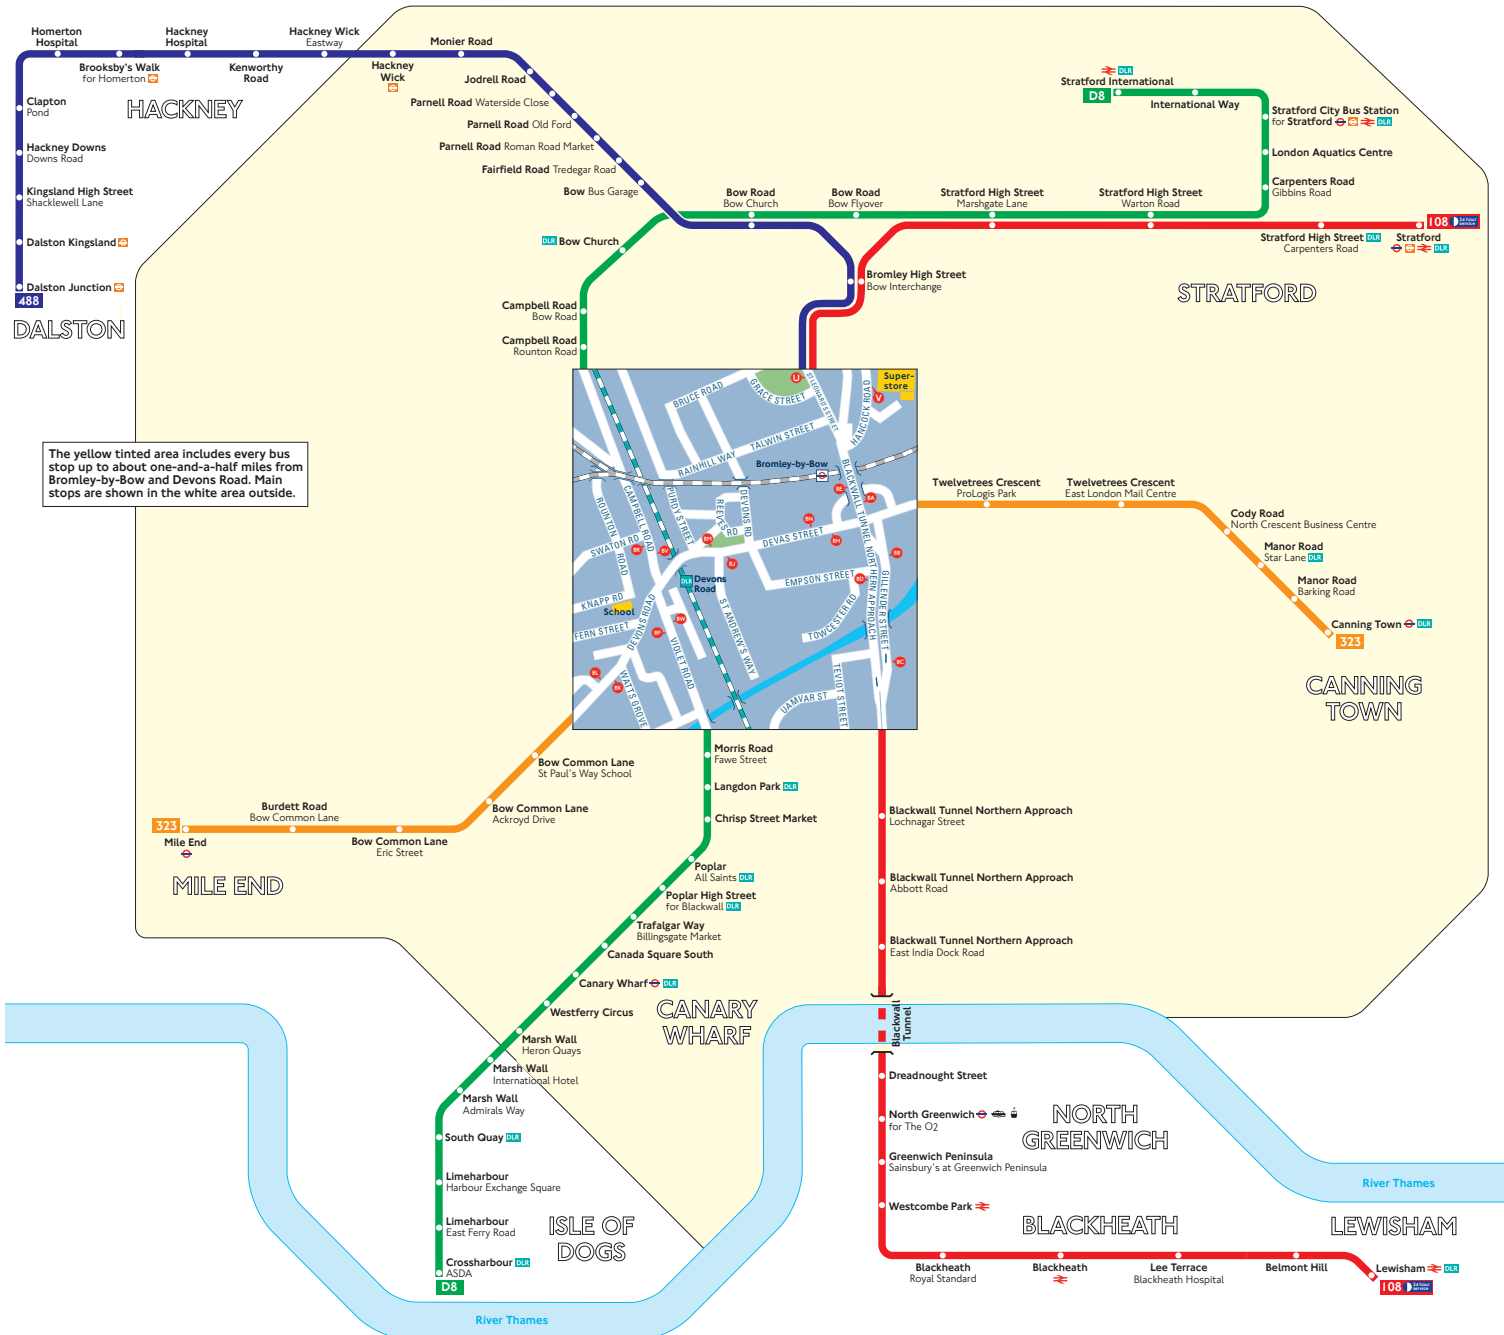

Buses from Bromley-by-Bow and Devons Road

Key

- Connections with London Underground
- Connections with London Overground
- Connections with National Rail
- Connections with Docklands Light Railway
- Connections with river boats
- Connections with Emirates Air-Line

Red discs show the bus stop you need for your chosen bus service. The disc **A** appears on the top of the bus stop in the street (see map of town centre in centre of diagram).

Route finder

Day buses including 24-hour services

Bus route	Towards	Bus stops
108	Lewisham	BA BE EC V
	Stratford	BD BE U
323	Canning Town	BL BM BN
	Mile End	BH BJ BK
488	Dalston Junction	BA BE V U
	Crossharbour	BV BW
D8	Crossharbour	BV BW
	Stratford International	BP BR