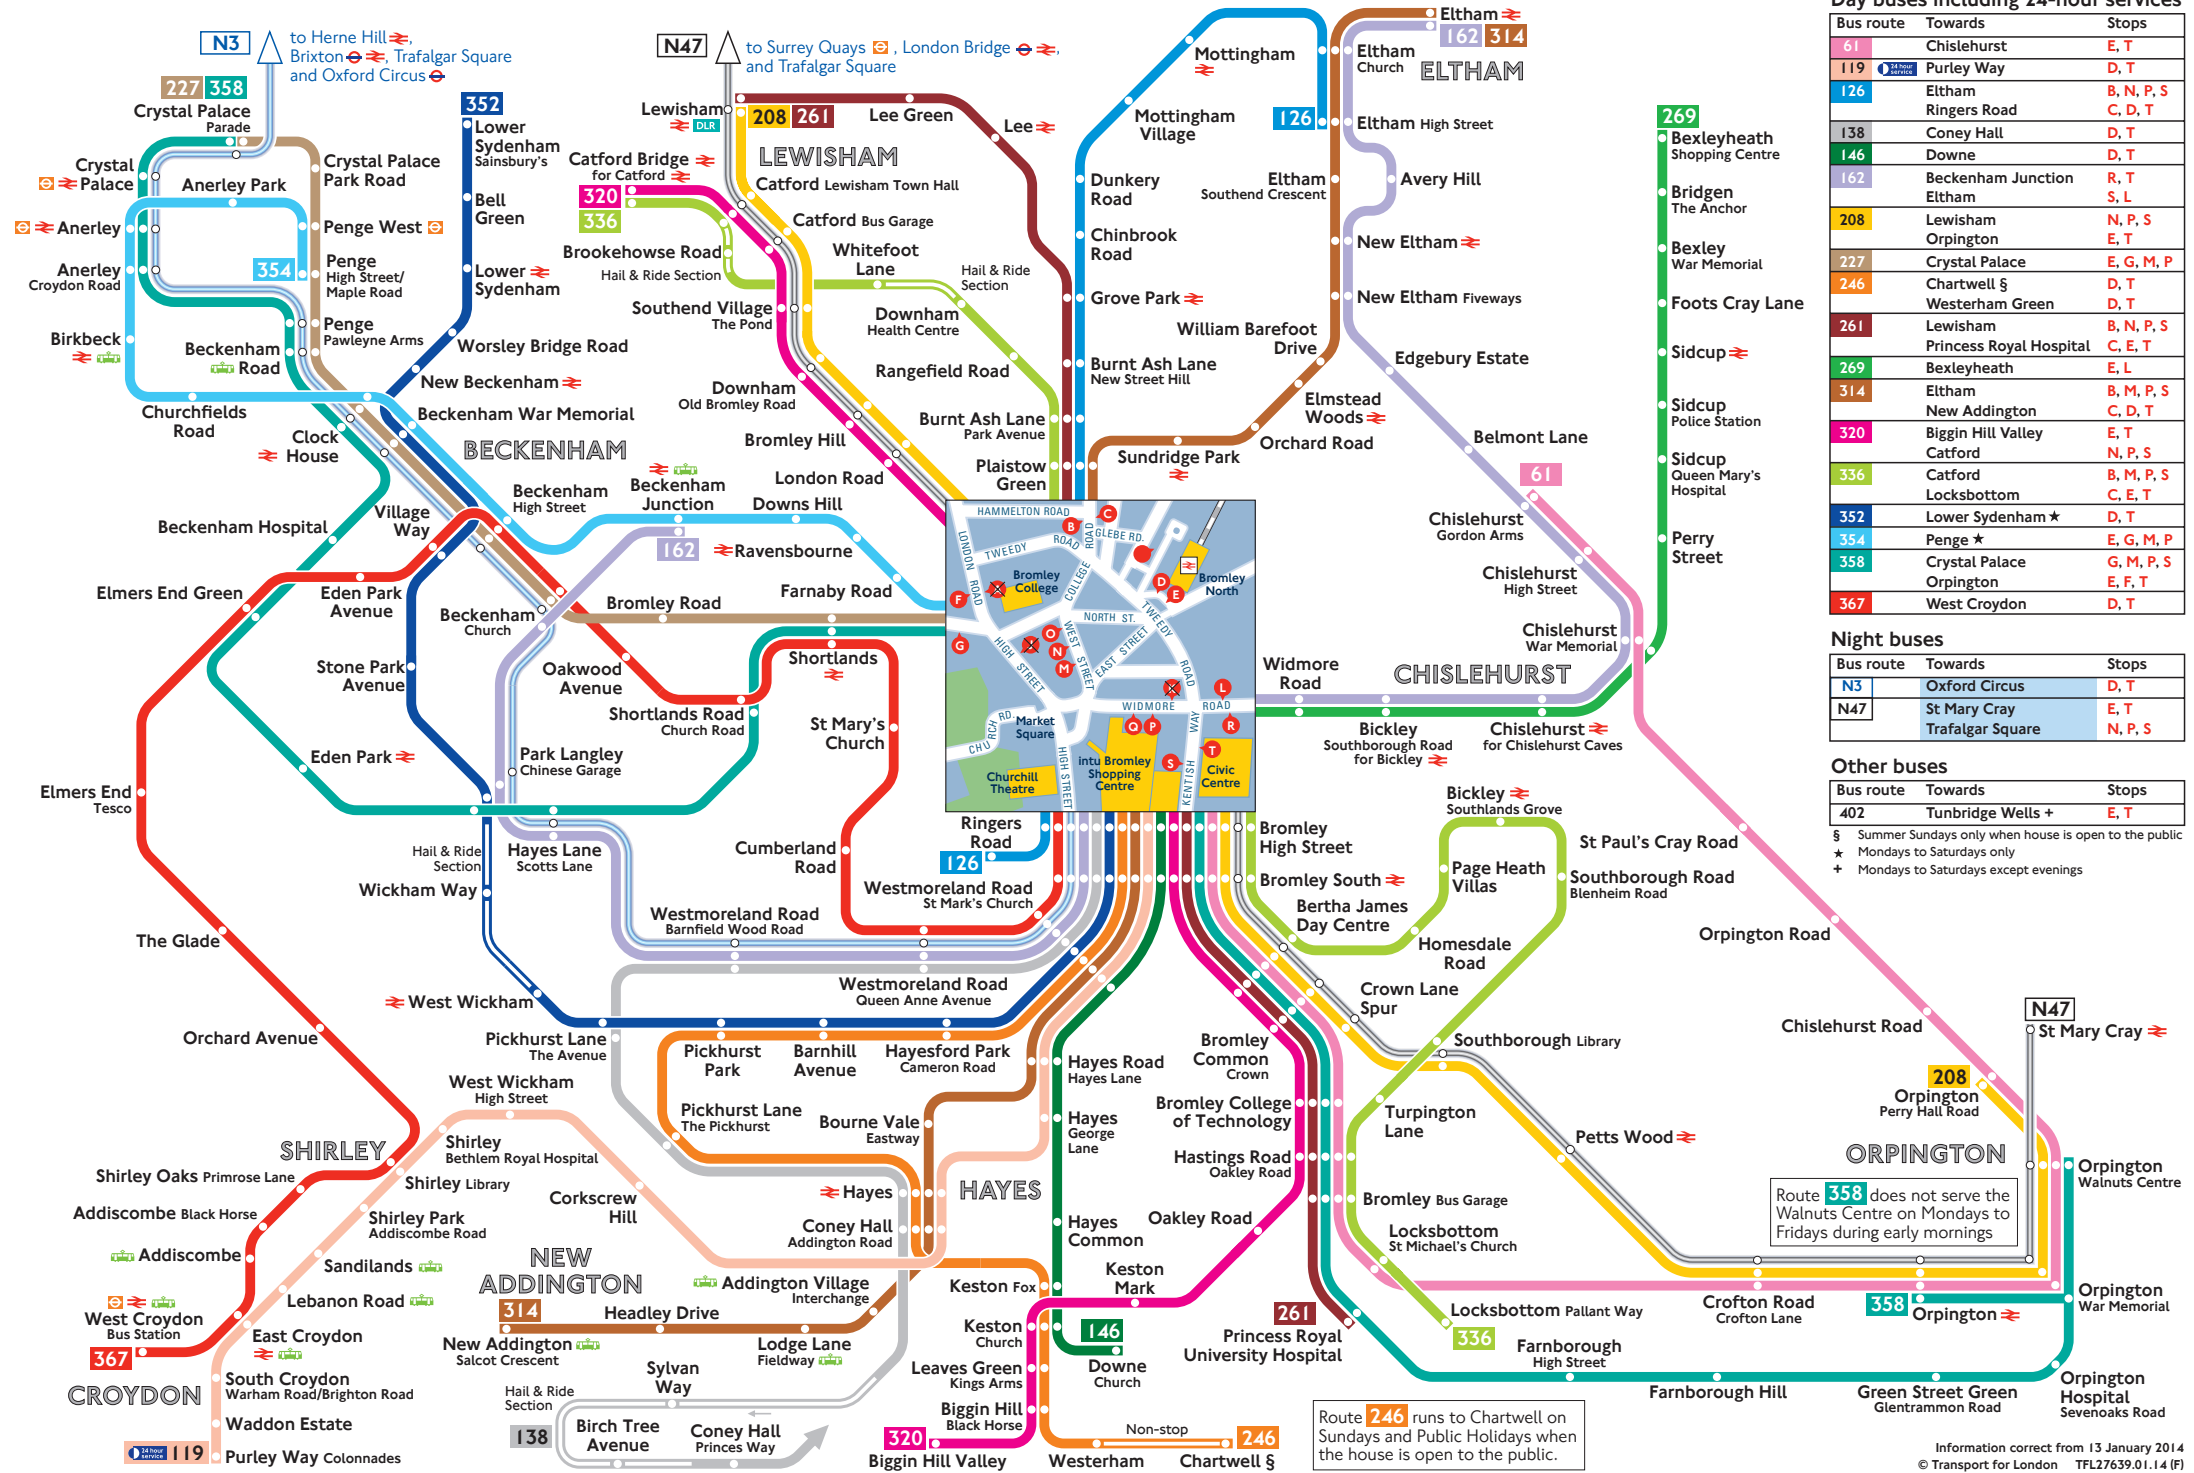

Buses from Bromley North and Market Square

Route finder

Day buses including 24-hour services

Bus route	Towards	Stops
61	Chislehurst	E, T
119	Purley Way	D, T
126	Eltham Ringers Road	B, N, P, S
138	Coney Hall	D, T
146	Downe	D, T
162	Beckenham Junction Eltham	R, T S, L
208	Lewisham Orpington	N, P, S E, T
227	Crystal Palace	E, G, M, P
246	Chartwell § Westerham Green	D, T D, T
261	Lewisham Princess Royal Hospital	B, N, P, S C, E, T
269	Bexleyheath	E, L
314	Eltham New Addington	B, M, P, S C, D, T
320	Biggin Hill Valley Catford	E, T N, P, S
336	Catford Locksbottom	B, M, P, S C, E, T
352	Lower Sydenham*	D, T
354	Penge*	E, G, M, P
358	Crystal Palace Orpington	G, M, P, S E, F, T
367	West Croydon	D, T

Night buses

Bus route	Towards	Stops
N3	Oxford Circus	D, T
N47	St Mary Cray Trafalgar Square	E, T N, P, S

Other buses

Bus route	Towards	Stops
402	Tunbridge Wells +	E, T

§ Summer Sundays only when house is open to the public
 * Mondays to Saturdays only
 + Mondays to Saturdays except evenings

Route 358 does not serve the Walnuts Centre on Mondays to Fridays during early mornings

Route 246 runs to Chartwell on Sundays and Public Holidays when the house is open to the public.