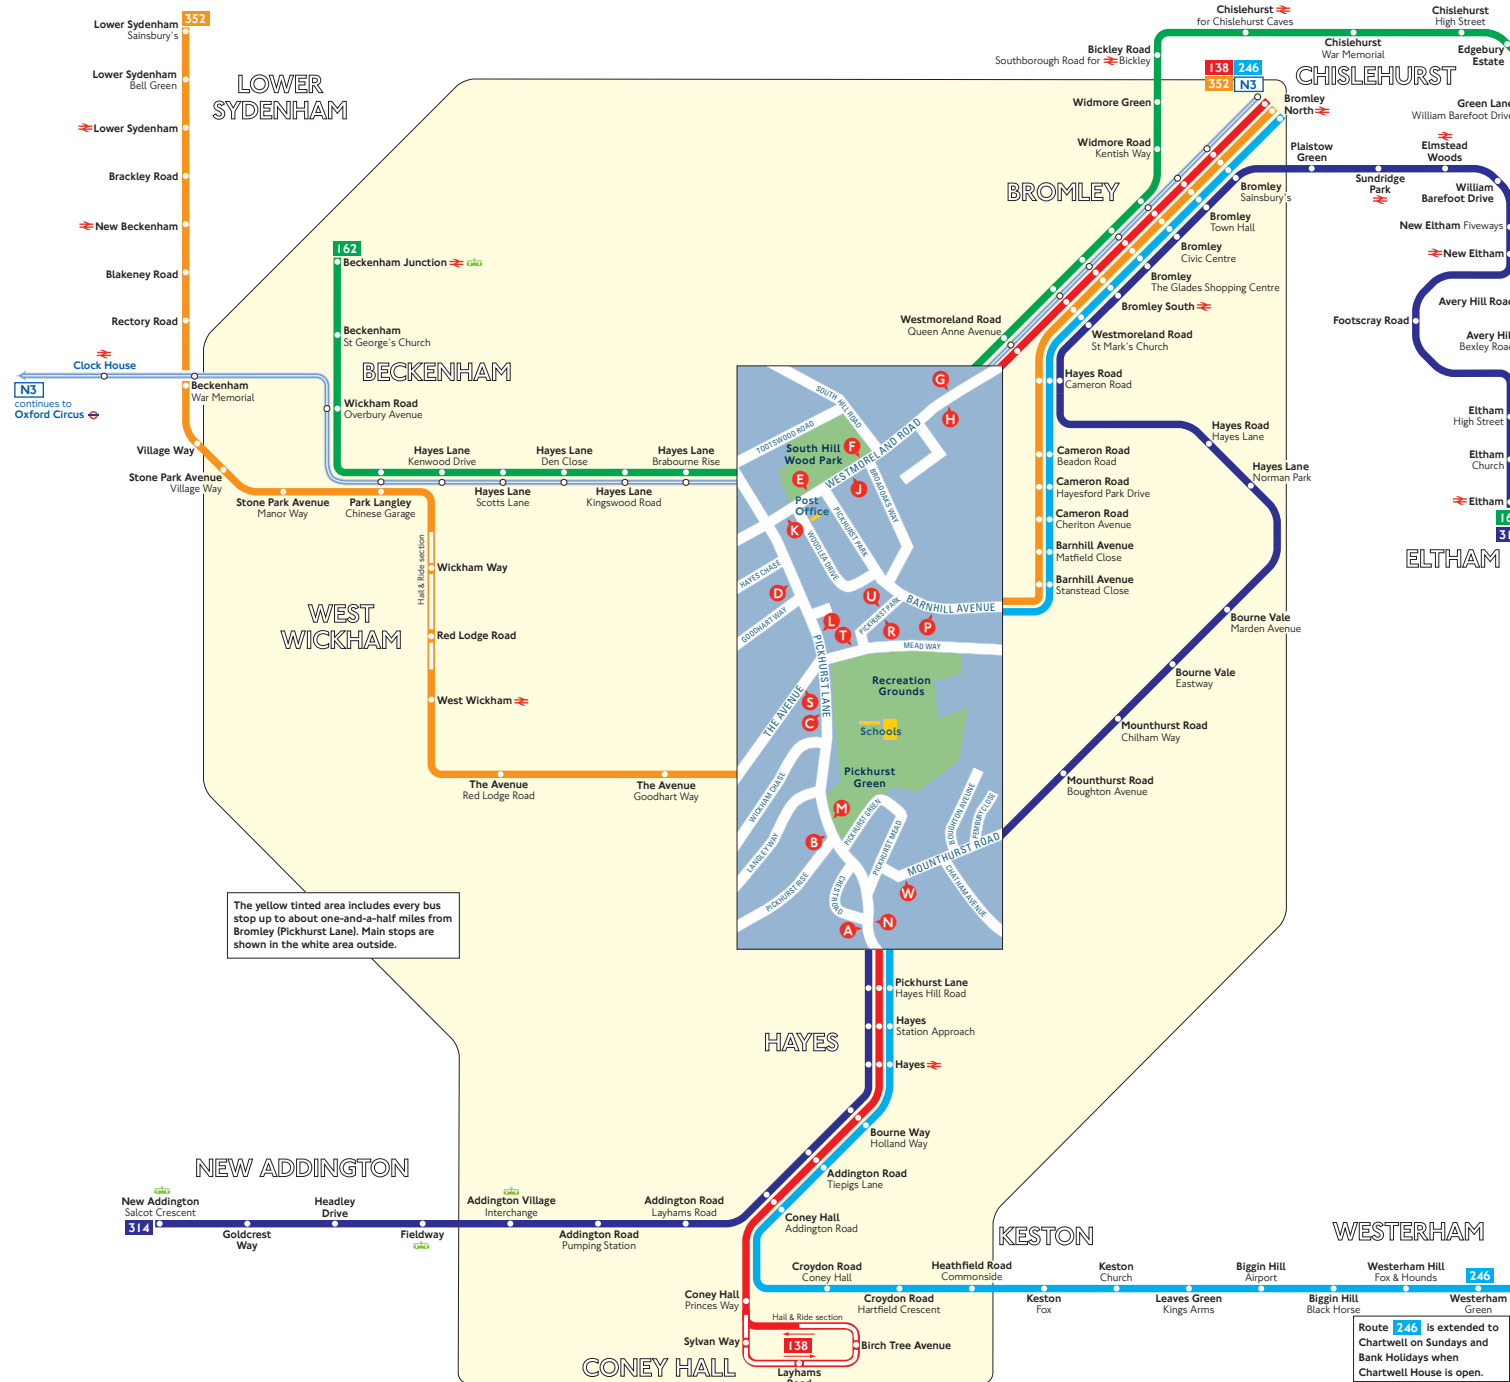

Buses from Bromley (Pickhurst Lane)

Route finder

Day buses

Bus route	Towards	Bus stops
138	Bromley North	A B C D E F G
	Coney Hall	H J K L M N
162	Beckenham	H J K
	Eltham	E F G
246	Bromley North	A B C T U
	Chartwell ▼	M N P R
	Westerham	
314	Eltham	A
	New Addington	N W
352	Bromley ★	T U
	Lower Sydenham ★	P R S

Night buses

Bus route	Towards	Bus stops
N3	Bromley North	E F G
	Oxford Circus	H J K

Other buses

Bus route	Towards	Bus stops
638	Foots Cray	A B C D E F G
	West Wickham	H J K L M N

★ Mondays to Saturdays only

▼ Sundays and Bank holidays only when Chartwell House is open