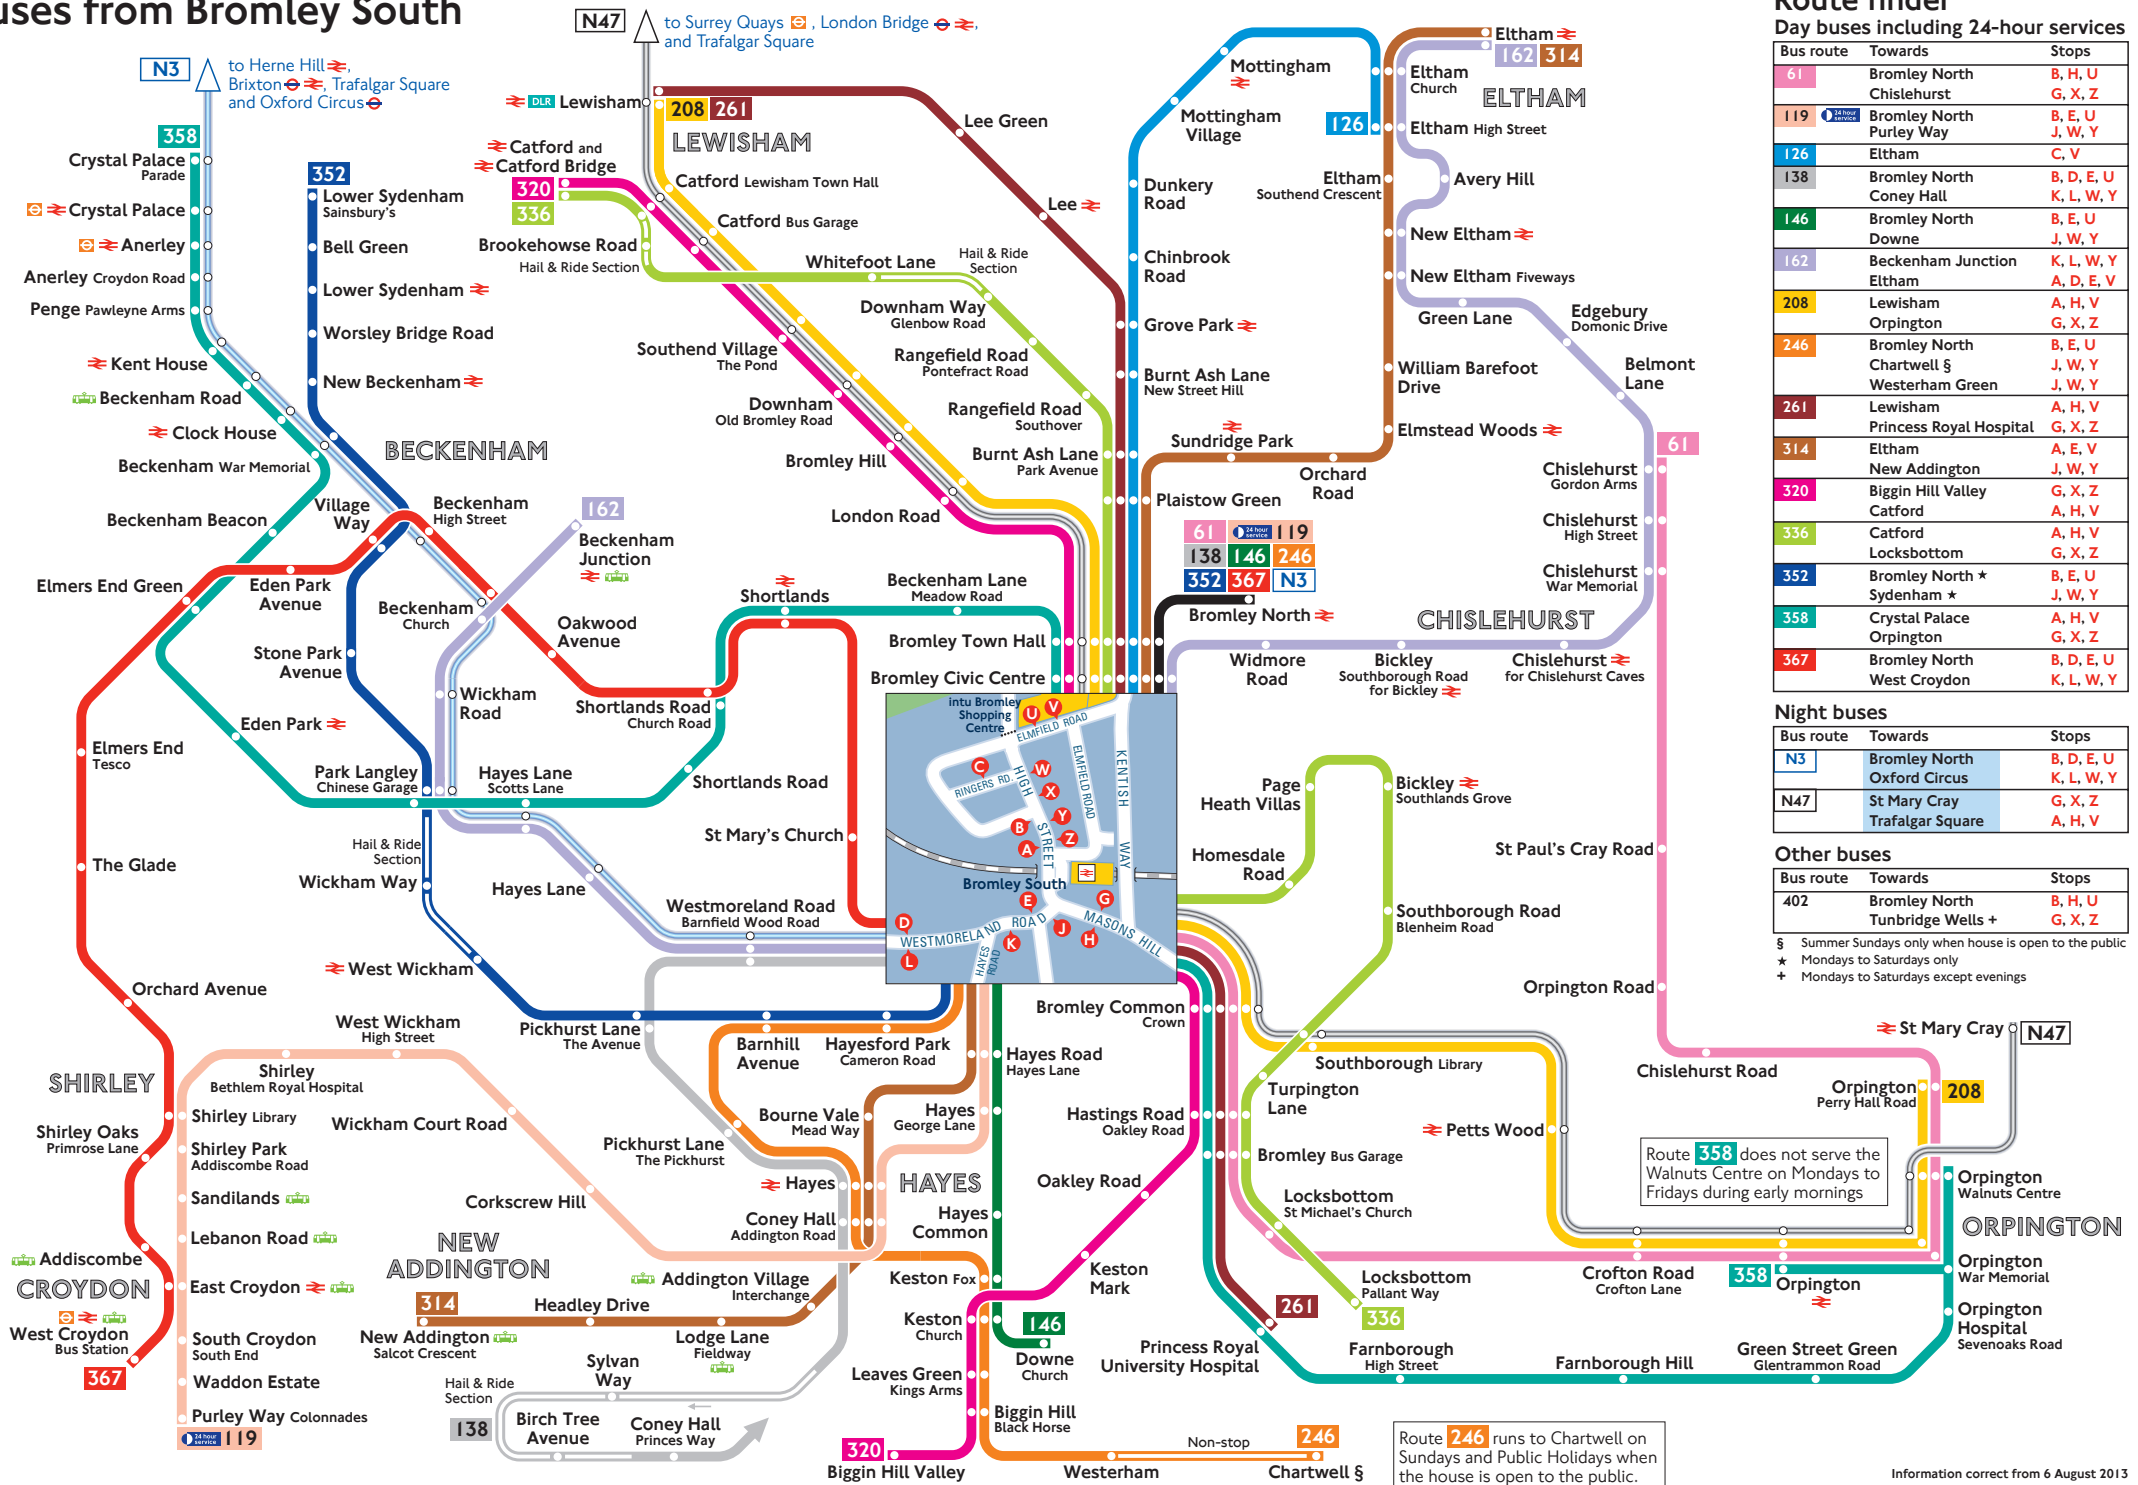

Buses from Bromley South

Route finder

Day buses including 24-hour services

Bus route	Towards	Stops
61	Bromley North Chislehurst	B, H, U G, X, Z
119	Bromley North Purley Way	B, E, U J, W, Y
126	Eltham	C, V
138	Bromley North Coney Hall	B, D, E, U K, L, W, Y
146	Bromley North Downe	B, E, U J, W, Y
162	Beckenham Junction Eltham	K, L, W, Y A, D, E, V
208	Lewisham Orpington	A, H, V G, X, Z
246	Bromley North Chartwell § Westerham Green	B, E, U J, W, Y J, W, Y
261	Lewisham Princess Royal Hospital	A, H, V G, X, Z
314	Eltham New Addington	A, E, V J, W, Y
320	Biggin Hill Valley Catford	G, X, Z A, H, V
336	Catford Locksbottom	A, H, V G, X, Z
352	Bromley North * Sydenham *	B, E, U J, W, Y
358	Crystal Palace Orpington	A, H, V G, X, Z
367	Bromley North West Croydon	B, D, E, U K, L, W, Y

Night buses

Bus route	Towards	Stops
N3	Bromley North Oxford Circus	B, D, E, U K, L, W, Y
N47	St Mary Cray Trafalgar Square	G, X, Z A, H, V

Other buses

Bus route	Towards	Stops
402	Bromley North Tunbridge Wells +	B, H, U G, X, Z

§ Summer Sundays only when house is open to the public
 * Mondays to Saturdays only
 + Mondays to Saturdays except evenings

Route 358 does not serve the Walnuts Centre on Mondays to Fridays during early mornings

Route 246 runs to Chartwell on Sundays and Public Holidays when the house is open to the public.