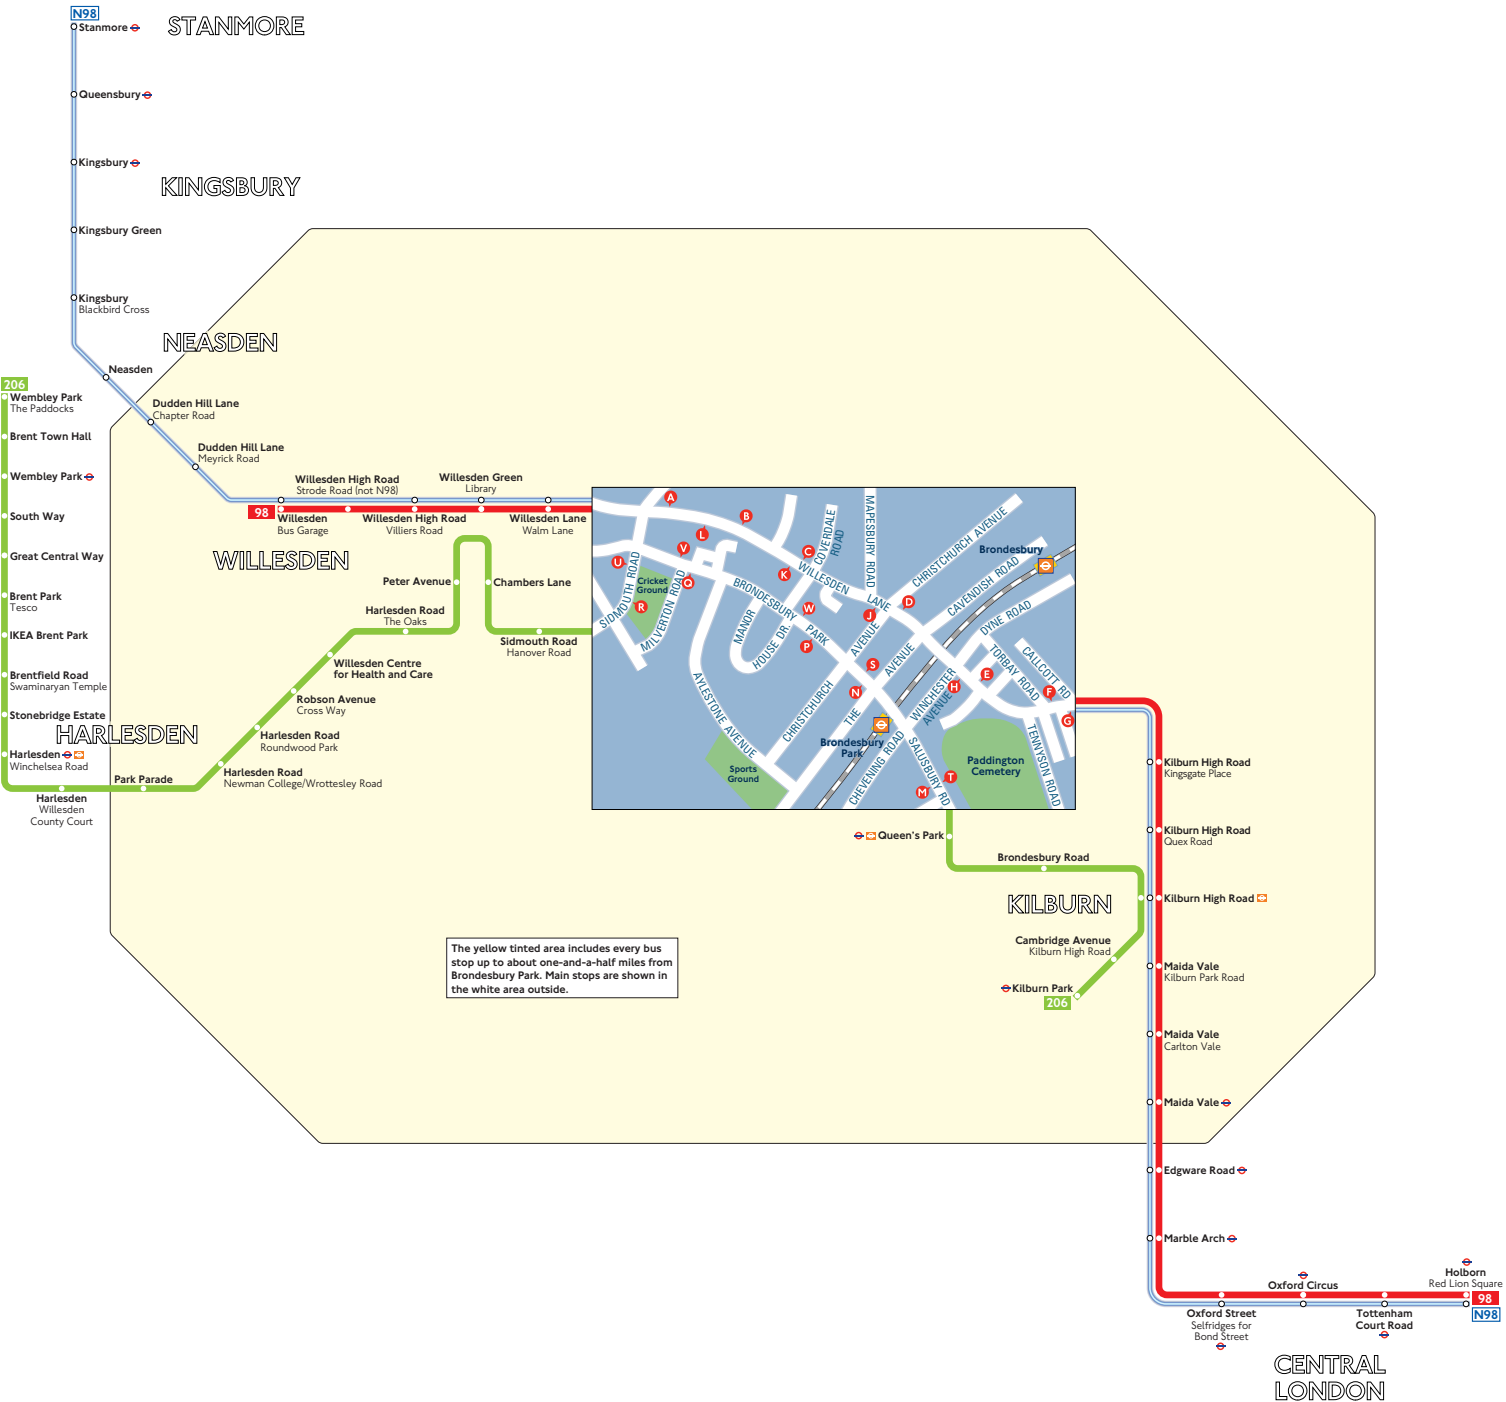

Buses from Brondesbury Park

Key

- 98 Day buses in black
- N98 Night buses in blue
- Connections with London Underground
- Connections with London Overground

Red discs show the bus stop you need for your chosen bus service. The disc **A** appears on the top of the bus stop in the street (see map of town centre in centre of diagram).

Route finder

Day buses

Bus route	Towards	Bus stops
98	Holborn	A B C D E F
	Willesden	G H I K L
206	Kilburn Park	S T U V W
	Wembley Park	M N P O R

Night buses

Bus route	Towards	Bus stops
N98	Holborn	A B C D E F
	Stanmore	G H I K L

CENTRAL LONDON