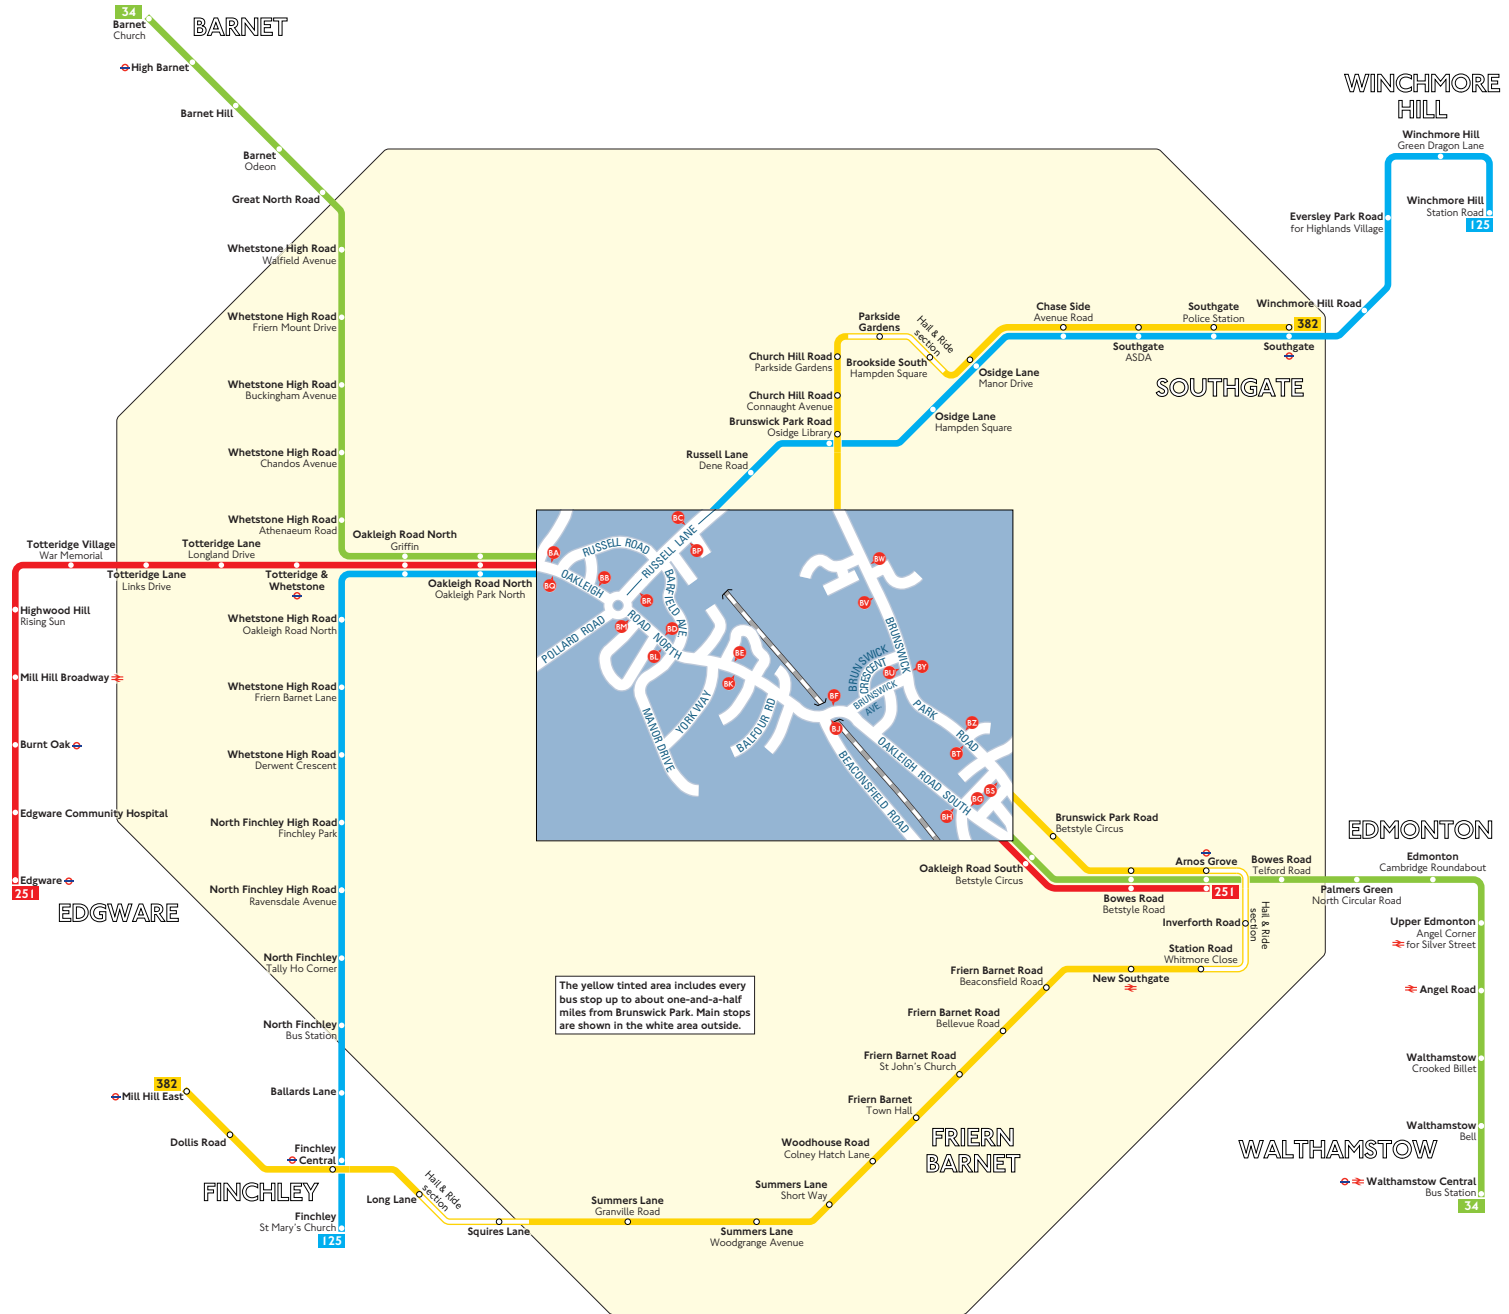

Buses from Brunswick Park

Key

- Connections with London Underground
- Connections with National Rail

A Red discs show the bus stop you need for your chosen bus service. The disc appears on the top of the bus stop in the street (see map of town centre in centre of diagram).

Route finder

Day buses

Bus route	Towards	Bus stops
34	Barnet	BA, BB, BK, BL, BM, BC
	Walthamstow	GA, GB, GD, GE, GF, GC
125	Finchley	BP, BC, BR
	Winchmore Hill	GA, GB, GC
251	Arnos Grove	BA, BB, BD, BE, BF, BC
	Edgware	BB, BL, BK, BL, BM, BC
382	Mill Hill East	BY, BV, BZ
	Southgate	BS, BT, BU, BV