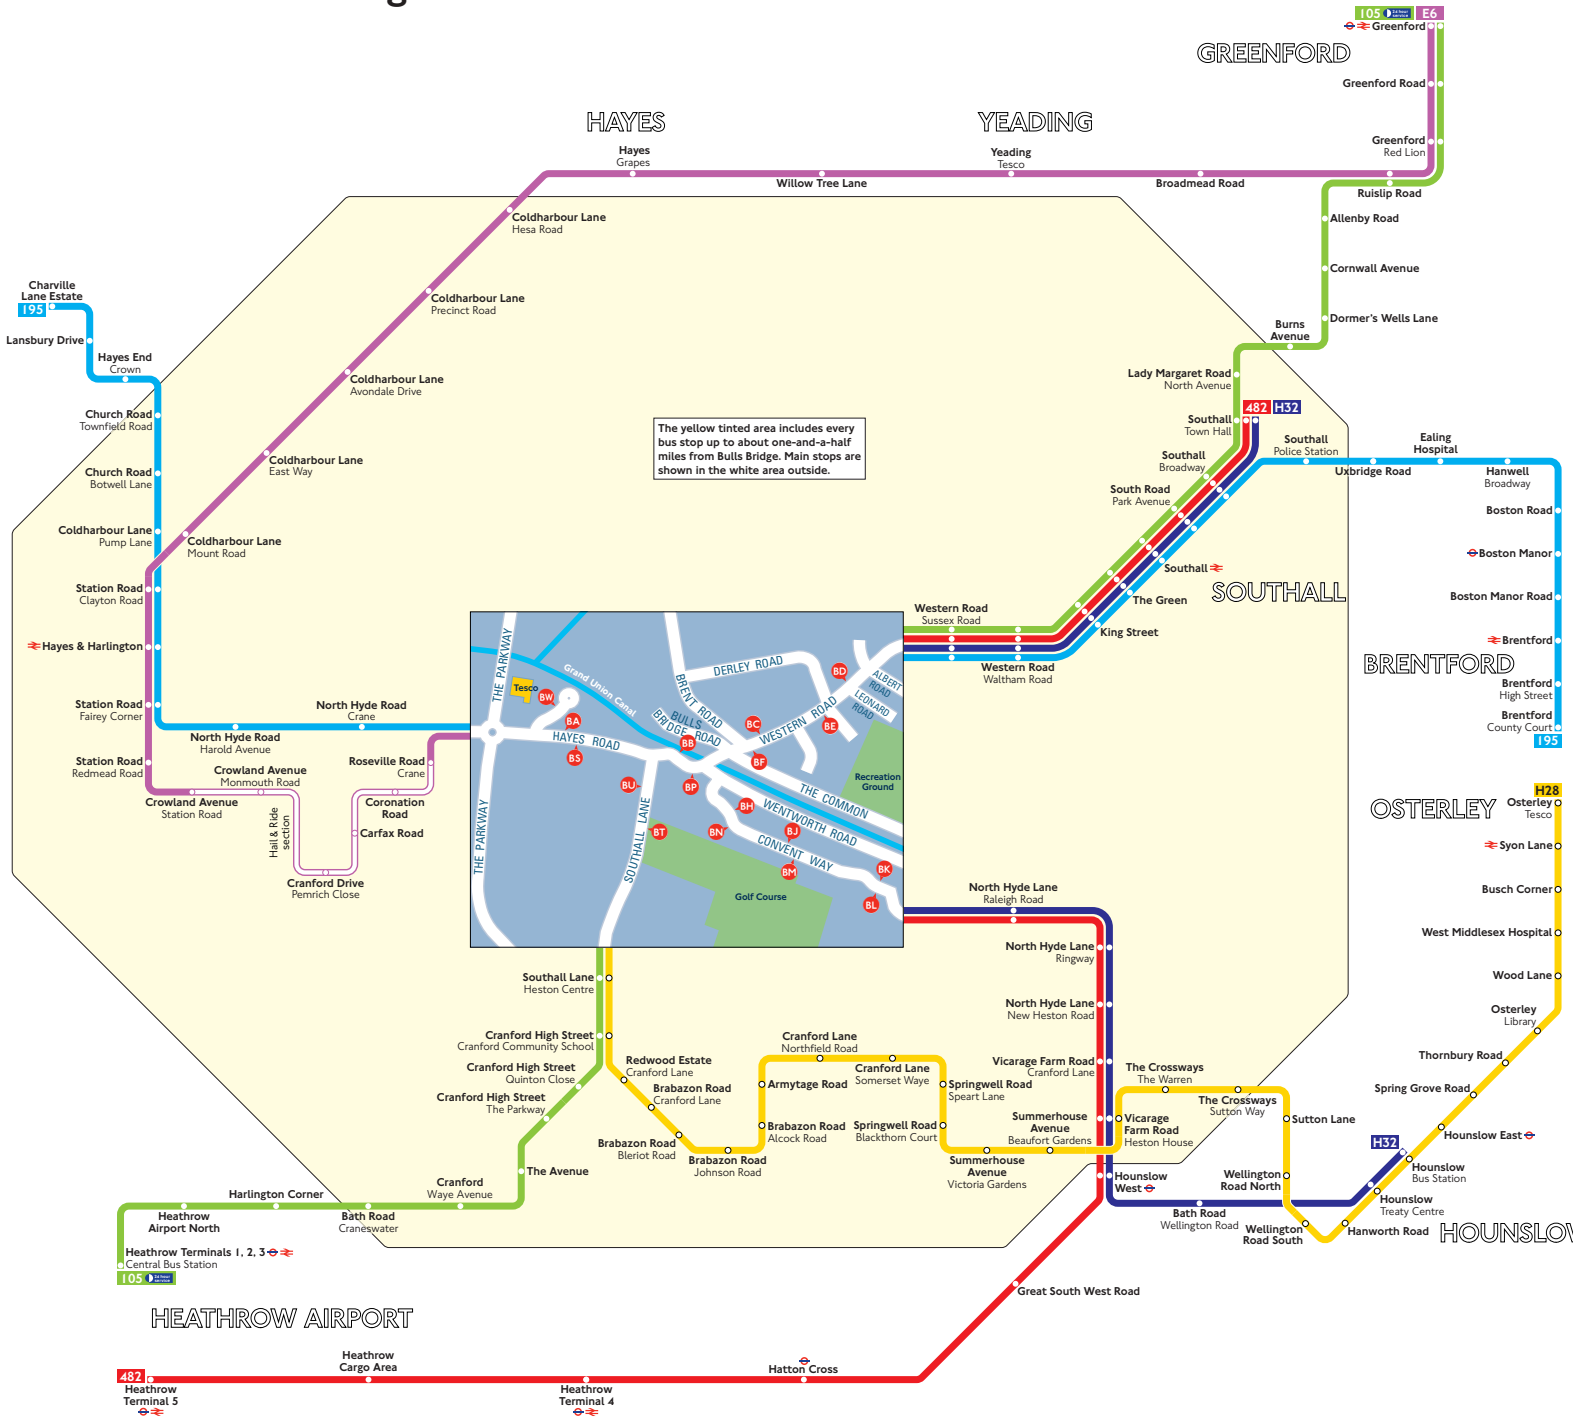

Buses from Bulls Bridge

Key

- Connections with London Underground
- Connections with National Rail

A Red discs show the bus stop you need for your chosen bus service. The disc **A** appears on the top of the bus stop in the street (see map of town centre in centre of diagram).

Route finder

Day buses including 24-hour services

Bus route	Towards	Bus stops
105	Greenford	BB BC BD BU
	Heathrow Terminals 1, 2, 3	BE BF BG BT
195	Brentford	BA BB BC BD
	Charville Lane Estate	BE BF BG BS
482	Heathrow Terminal 5	BE BF BG BU BK
	Southall	BC BD BU BN
E6	Greenford	BW
H28	Osterley	BA BT BU
H32	Hounslow	BE BF BG BU BK
	Southall	BC BD BU BN