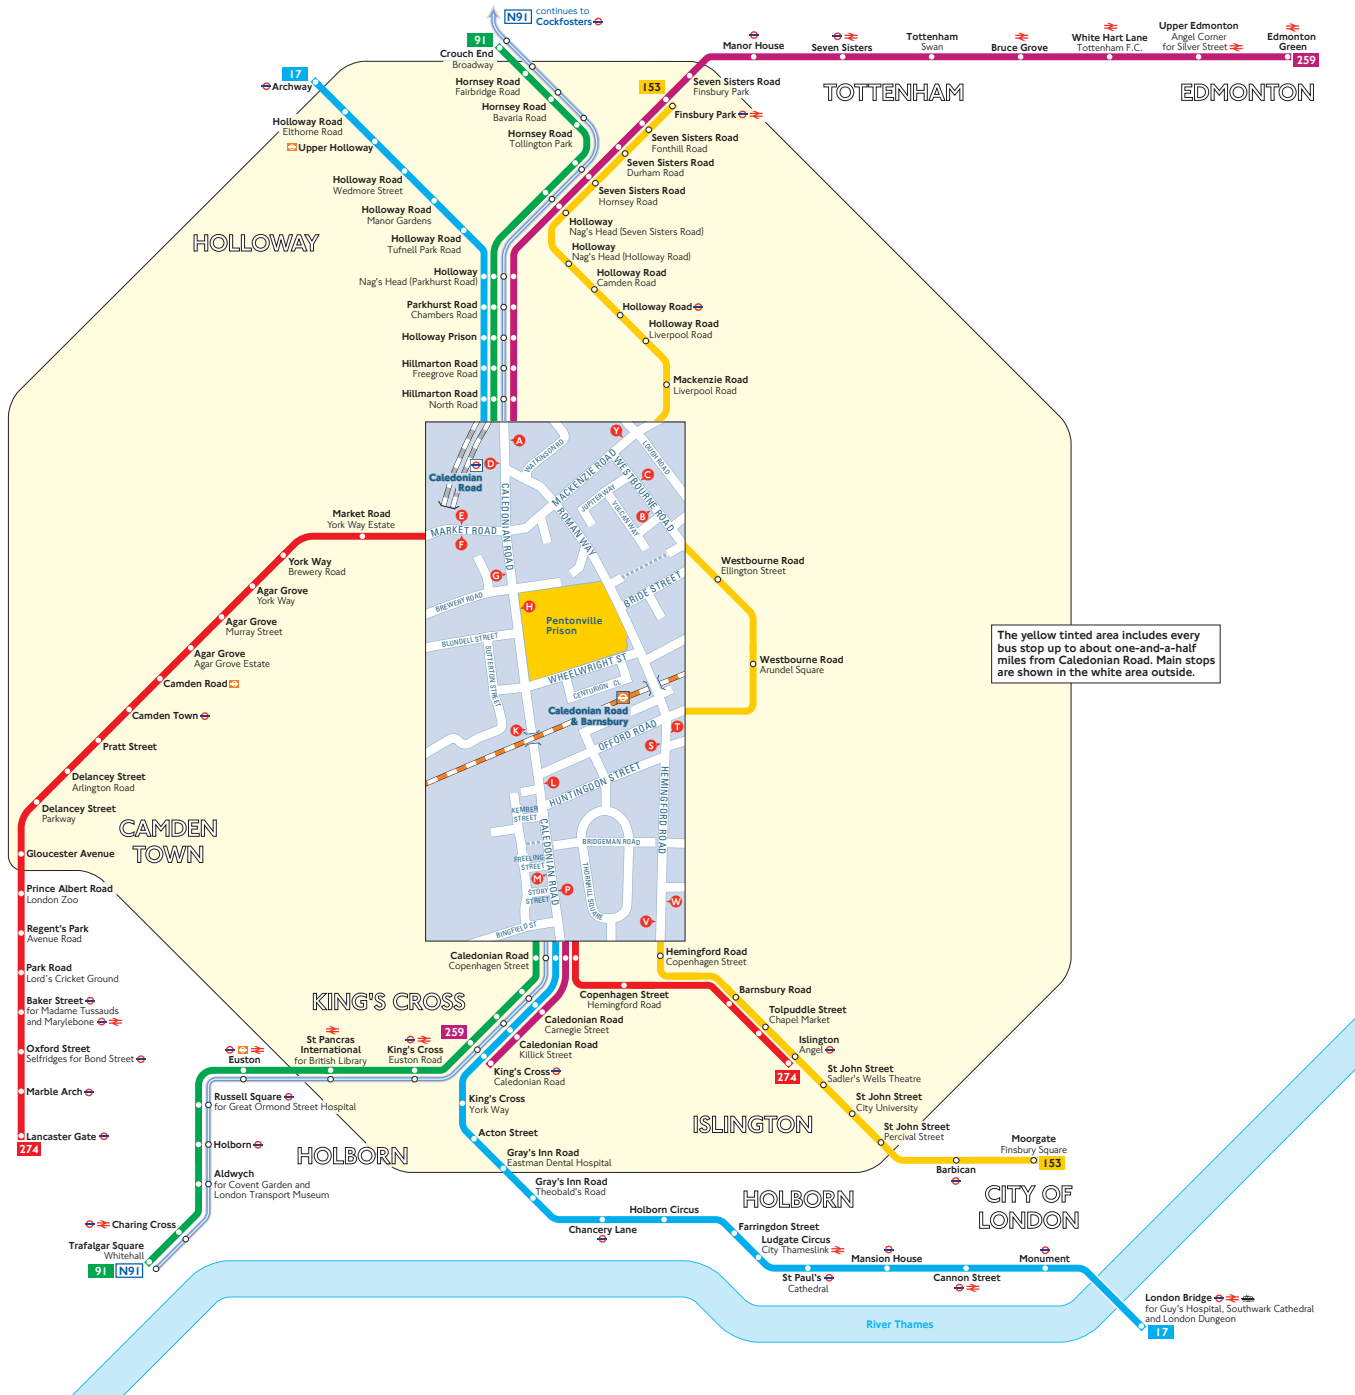

Buses from Caledonian Road

Route finder

Day buses

Bus route	Towards	Bus stops
17	Archway	D G K M
	London Bridge	A H L P
91	Crouch End	D G K M
	Trafalgar Square	A H L P
153	Finsbury Park	B S V Y
	Liverpool Street	C T W
259	Edmonton Green	D G K M
	King's Cross	A H L P
274	Islington Angel	E H L P
	Lancaster Gate	F G K M

Night buses

Bus route	Towards	Bus stops
N91	Cockfosters	D G K M
	Trafalgar Square	A H L P