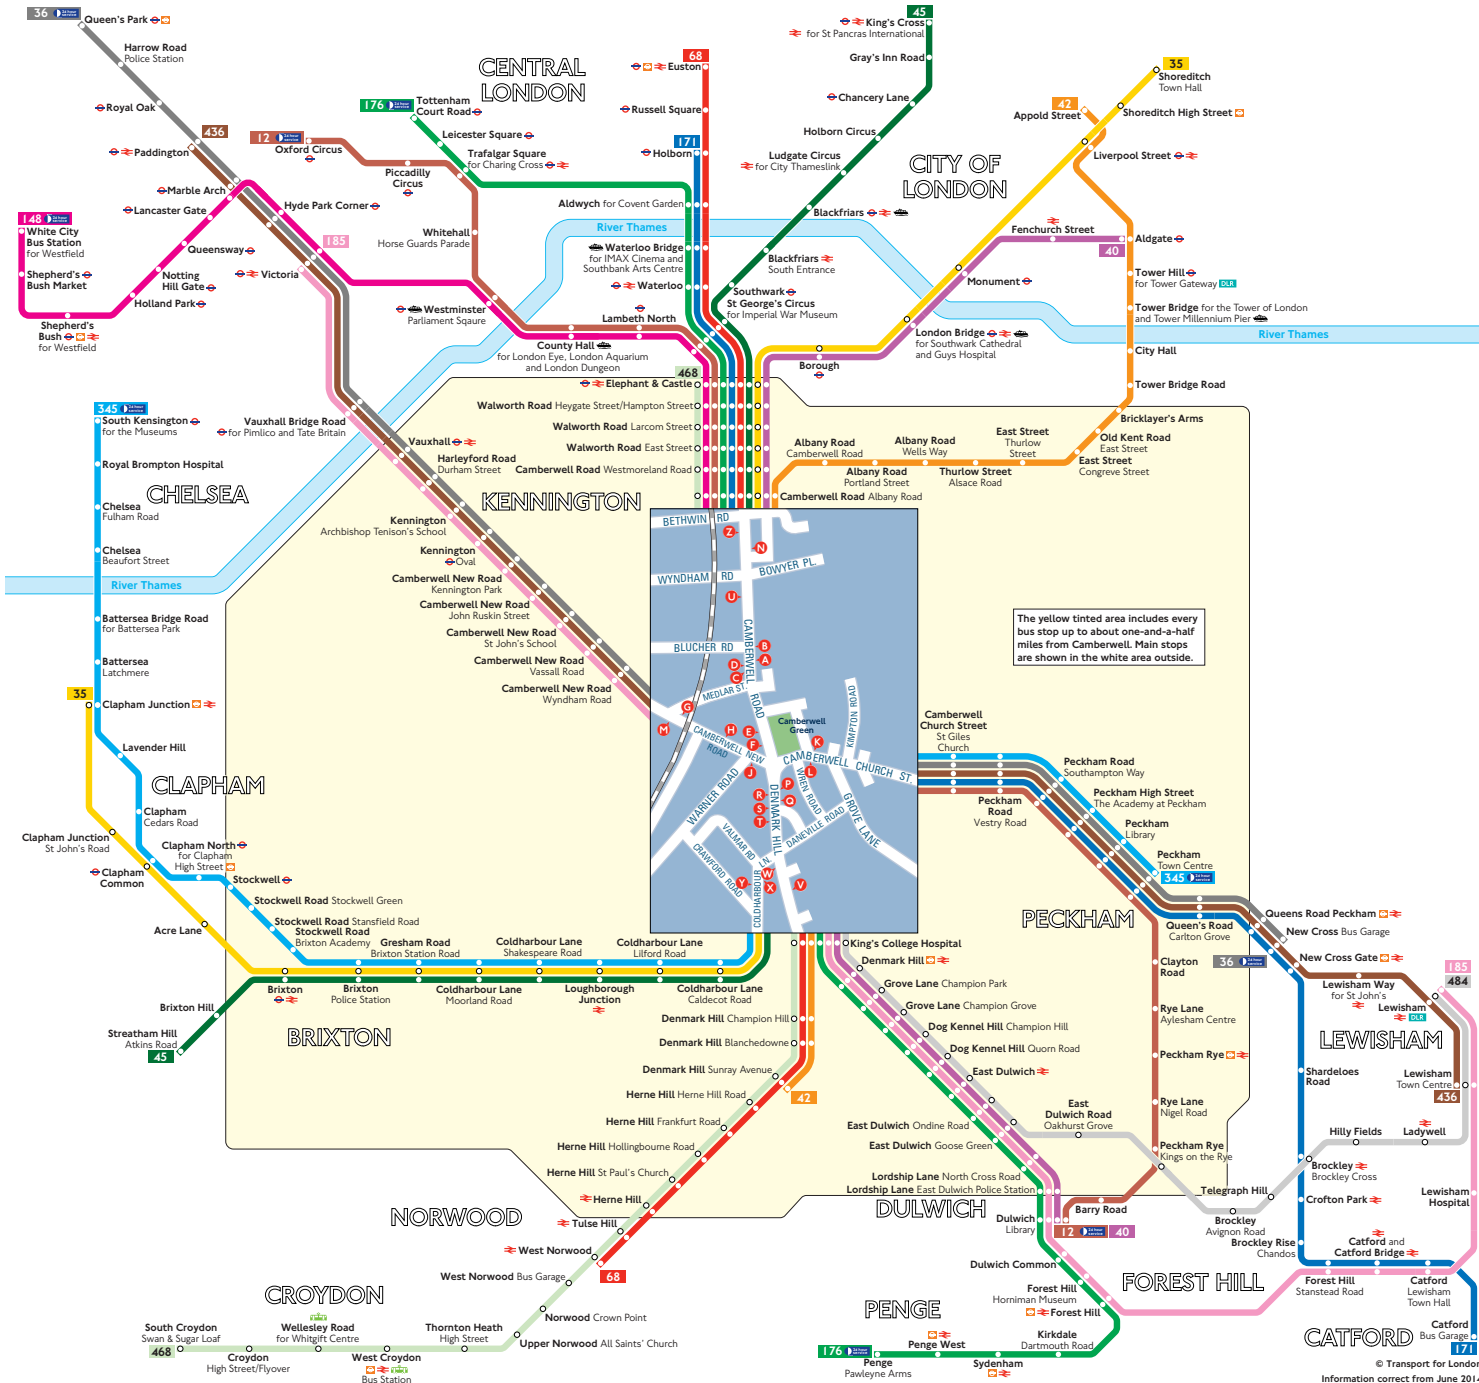

Buses from Camberwell

Key

- Connections with London Underground
- Connections with London Overground
- Connections with National Rail
- DLR Connections with Docklands Light Railway
- Connections with river boats
- Connections with Tramlink

A Red discs show the bus stop you need for your chosen bus service. The disc **A** appears on the top of the bus stop in the street (see map of town centre in centre of diagram).

Route finder

Day buses including 24-hour services

Bus route	Towards	Bus stops
12	Dulwich	BKN
	Oxford Circus	DFLUZ
35	Clapham Junction	BNOX
	Shoreditch	CERUYZ
36	New Cross	GHK
	Queen's Park	JLM
40	Aldgate	CERUWZ
	Dulwich	CERUWZ
42	Appold Street	CERUWZ
	Denmark Hill	BNOV
45	King's Cross	CERUYZ
	Streatham Hill	BNOX
68	Euston	CFSUWZ
	West Norwood	BNOV
148	White City	CFSUZ
171	Catford	AKN
	Holborn	CFLUZ
176	Penge	ANPV
	Tottenham Court Road	DFSUWZ
185	Lewisham	GHPV
	Victoria	JMSW
345	Peckham	KTY
436	South Kensington	LOX
	Lewisham	GHK
468	Paddington	JLM
	Elephant & Castle	CFSUWZ
	South Croydon	BNOV
484	Lewisham	PV

Night buses

For night bus information, please see separate poster.