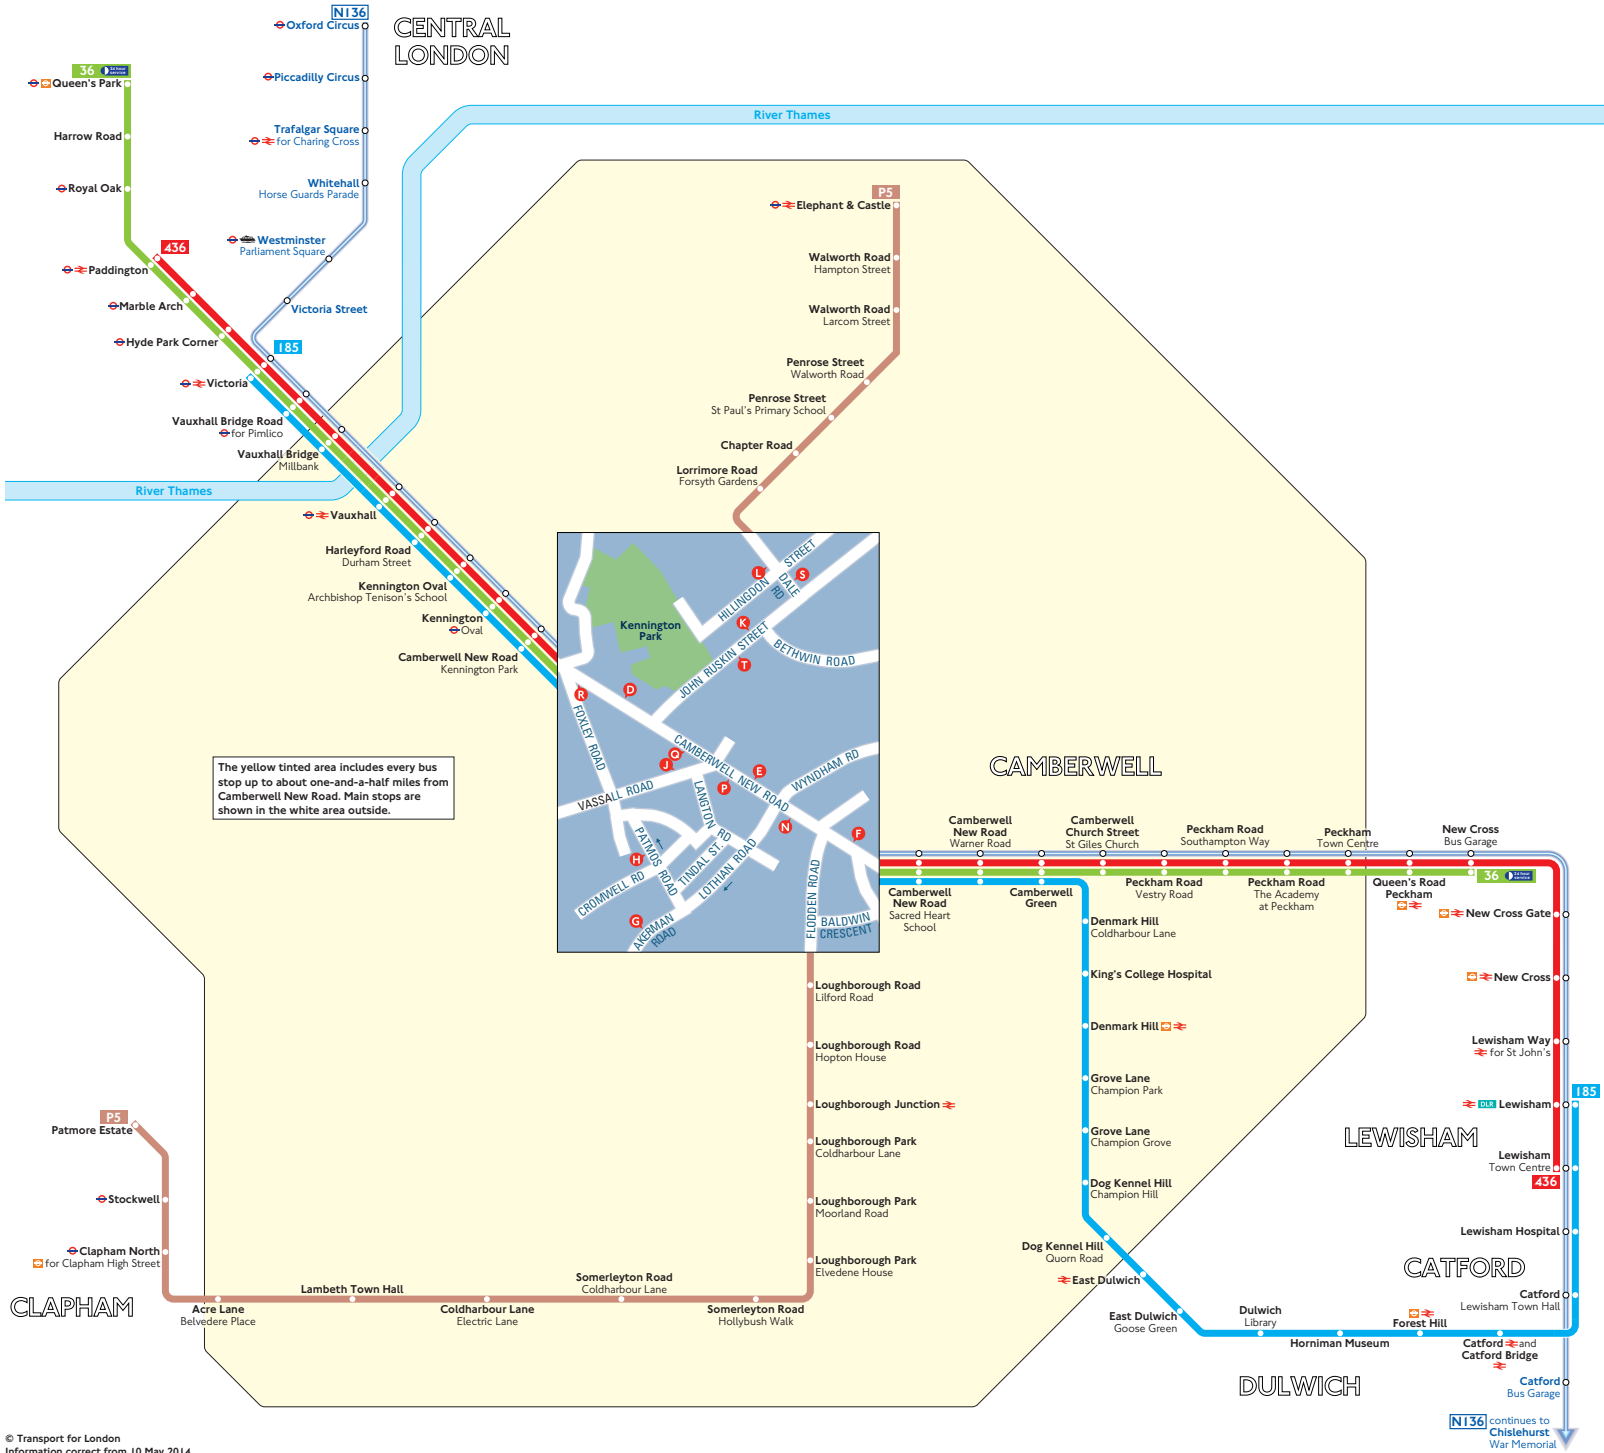

Buses from Camberwell New Road

Key

1. 36 Day buses in black
   - NI36 Night buses in blue
   - Connections with London Underground
   - Connections with London Overground
   - Connections with National Rail
   - DLR Connections with Docklands Light Railway
   - Connections with river boats
2. **A** Red discs show the bus stop you need for your chosen bus service. The disc **A** appears on the top of the bus stop in the street (see map of town centre in centre of diagram).

Route finder

Day buses including 24-hour services

Bus route	Towards	Bus stops
36	New Cross	D E F
	Queen's Park	N P O R
185	Lewisham	D E F
	Victoria	N P O R
436	Lewisham	D E F
	Paddington	N P O R
P5	Elephant & Castle	G H J K L
	Patmore Estate	E S T

Night buses

Bus route	Towards	Bus stops
NI36	Chislehurst	D E F
	Oxford Circus	N P O R