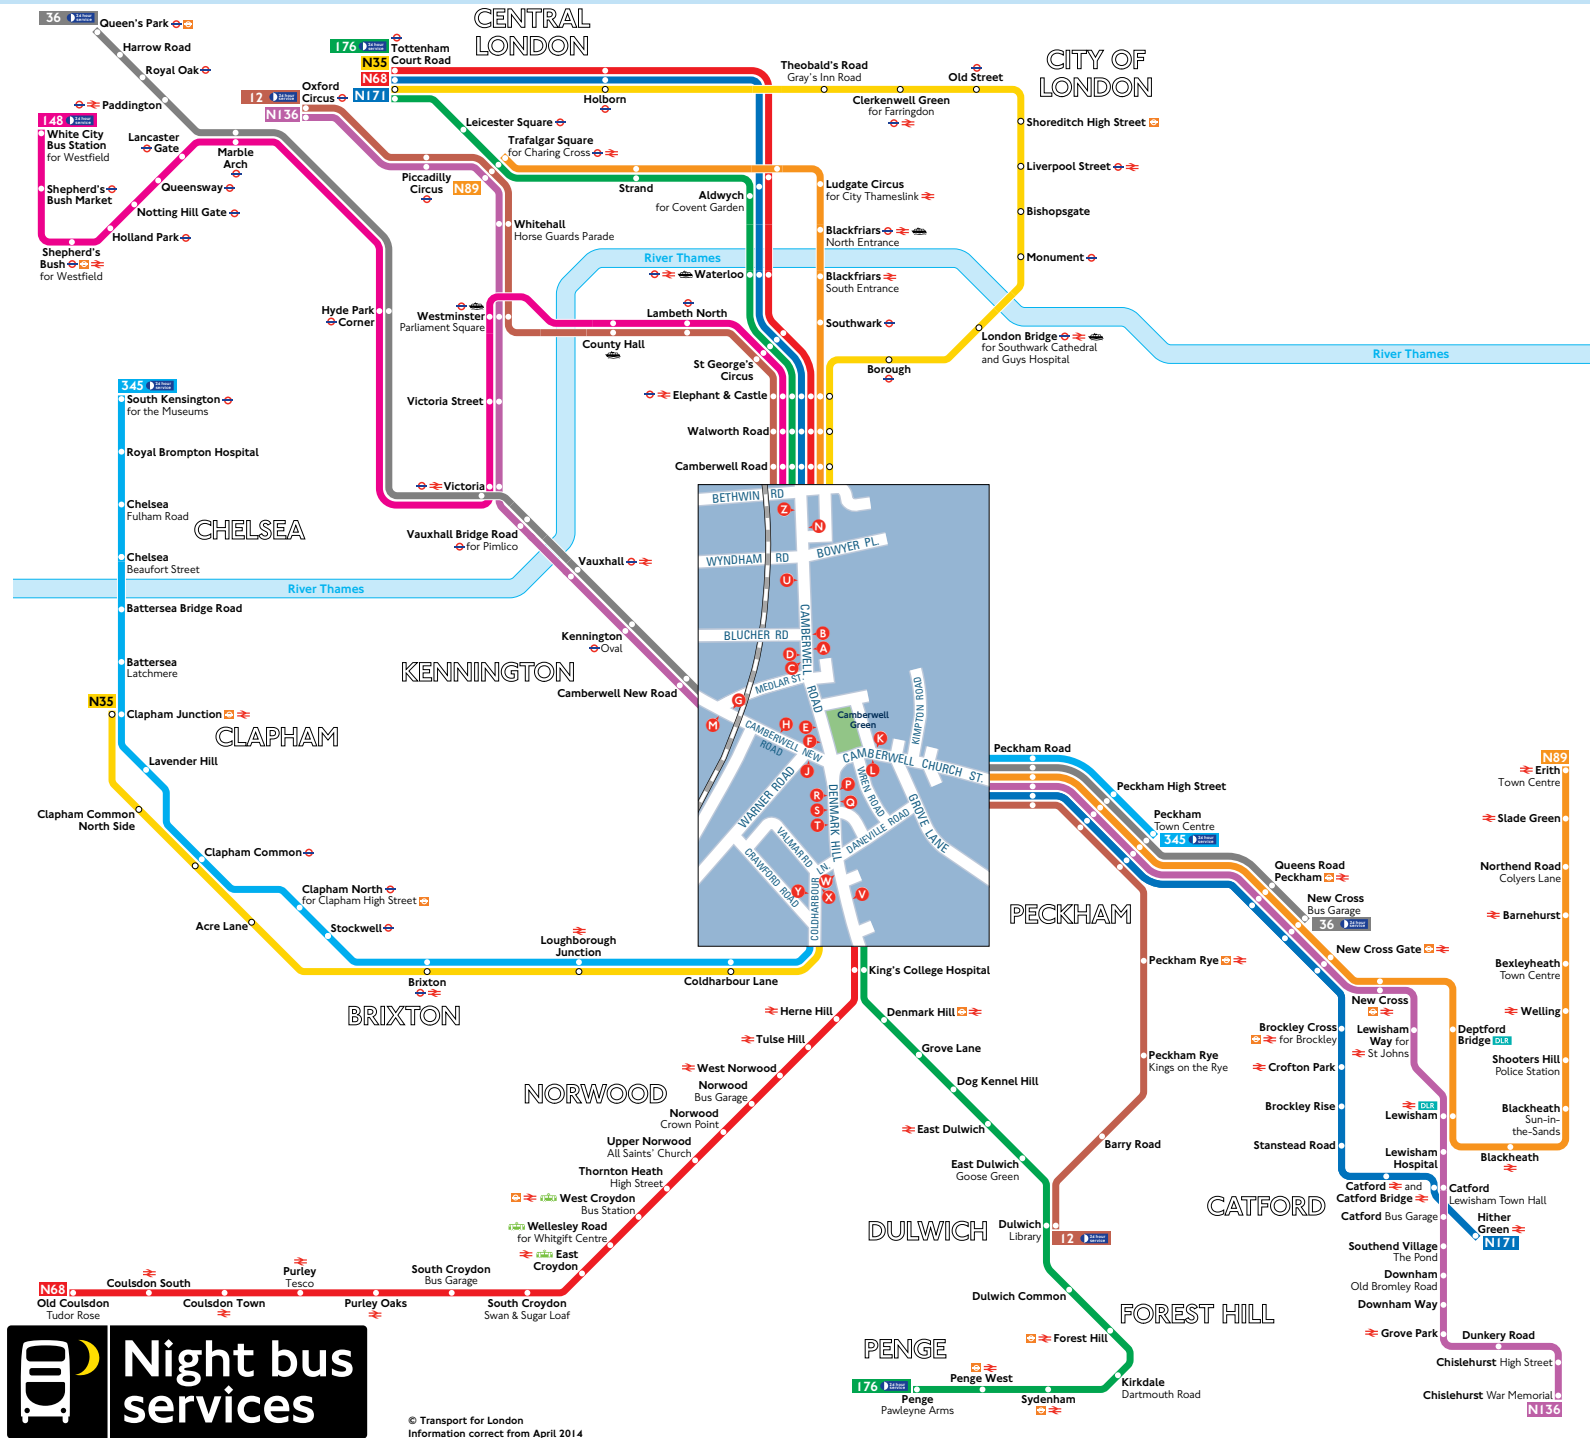

Night buses from Camberwell

Key

-  Connections with London Underground
 -  Connections with London Overground
 -  Connections with National Rail
 -  Connections with Docklands Light Railway
 -  Connections with Tramlink
 -  Connections with river boats
-  Red discs show the bus stop you need for your chosen bus service. The disc  appears on the top of the bus stop in the street (see map of town centre in centre of diagram).

Route finder Night buses including 24-hour services

Bus route	Towards	Bus stops
12 	Dulwich	BKN
	Oxford Circus	DFTUOZ
36 	New Cross	GHK
	Queen's Park	JLM
148 	White City	CFSUZ
176 	Penge	ANPZ
	Tottenham Court Road	DFSUWZ
345 	Peckham	KTY
	South Kensington	LOX
N35	Clapham Junction	BNOX
	Tottenham Court Road	CERUYZ
N68	Old Coudson	BNOV
	Tottenham Court Road	CFSUZ
N89	Erith	AKN
	Trafalgar Square	CFTUOZ
NI36	Chislehurst	GHR
	Oxford Circus	JLM
N171	Hither Green	AKU
	Tottenham Court Road	CFTUOZ

Day buses

For day bus information, please see separate poster