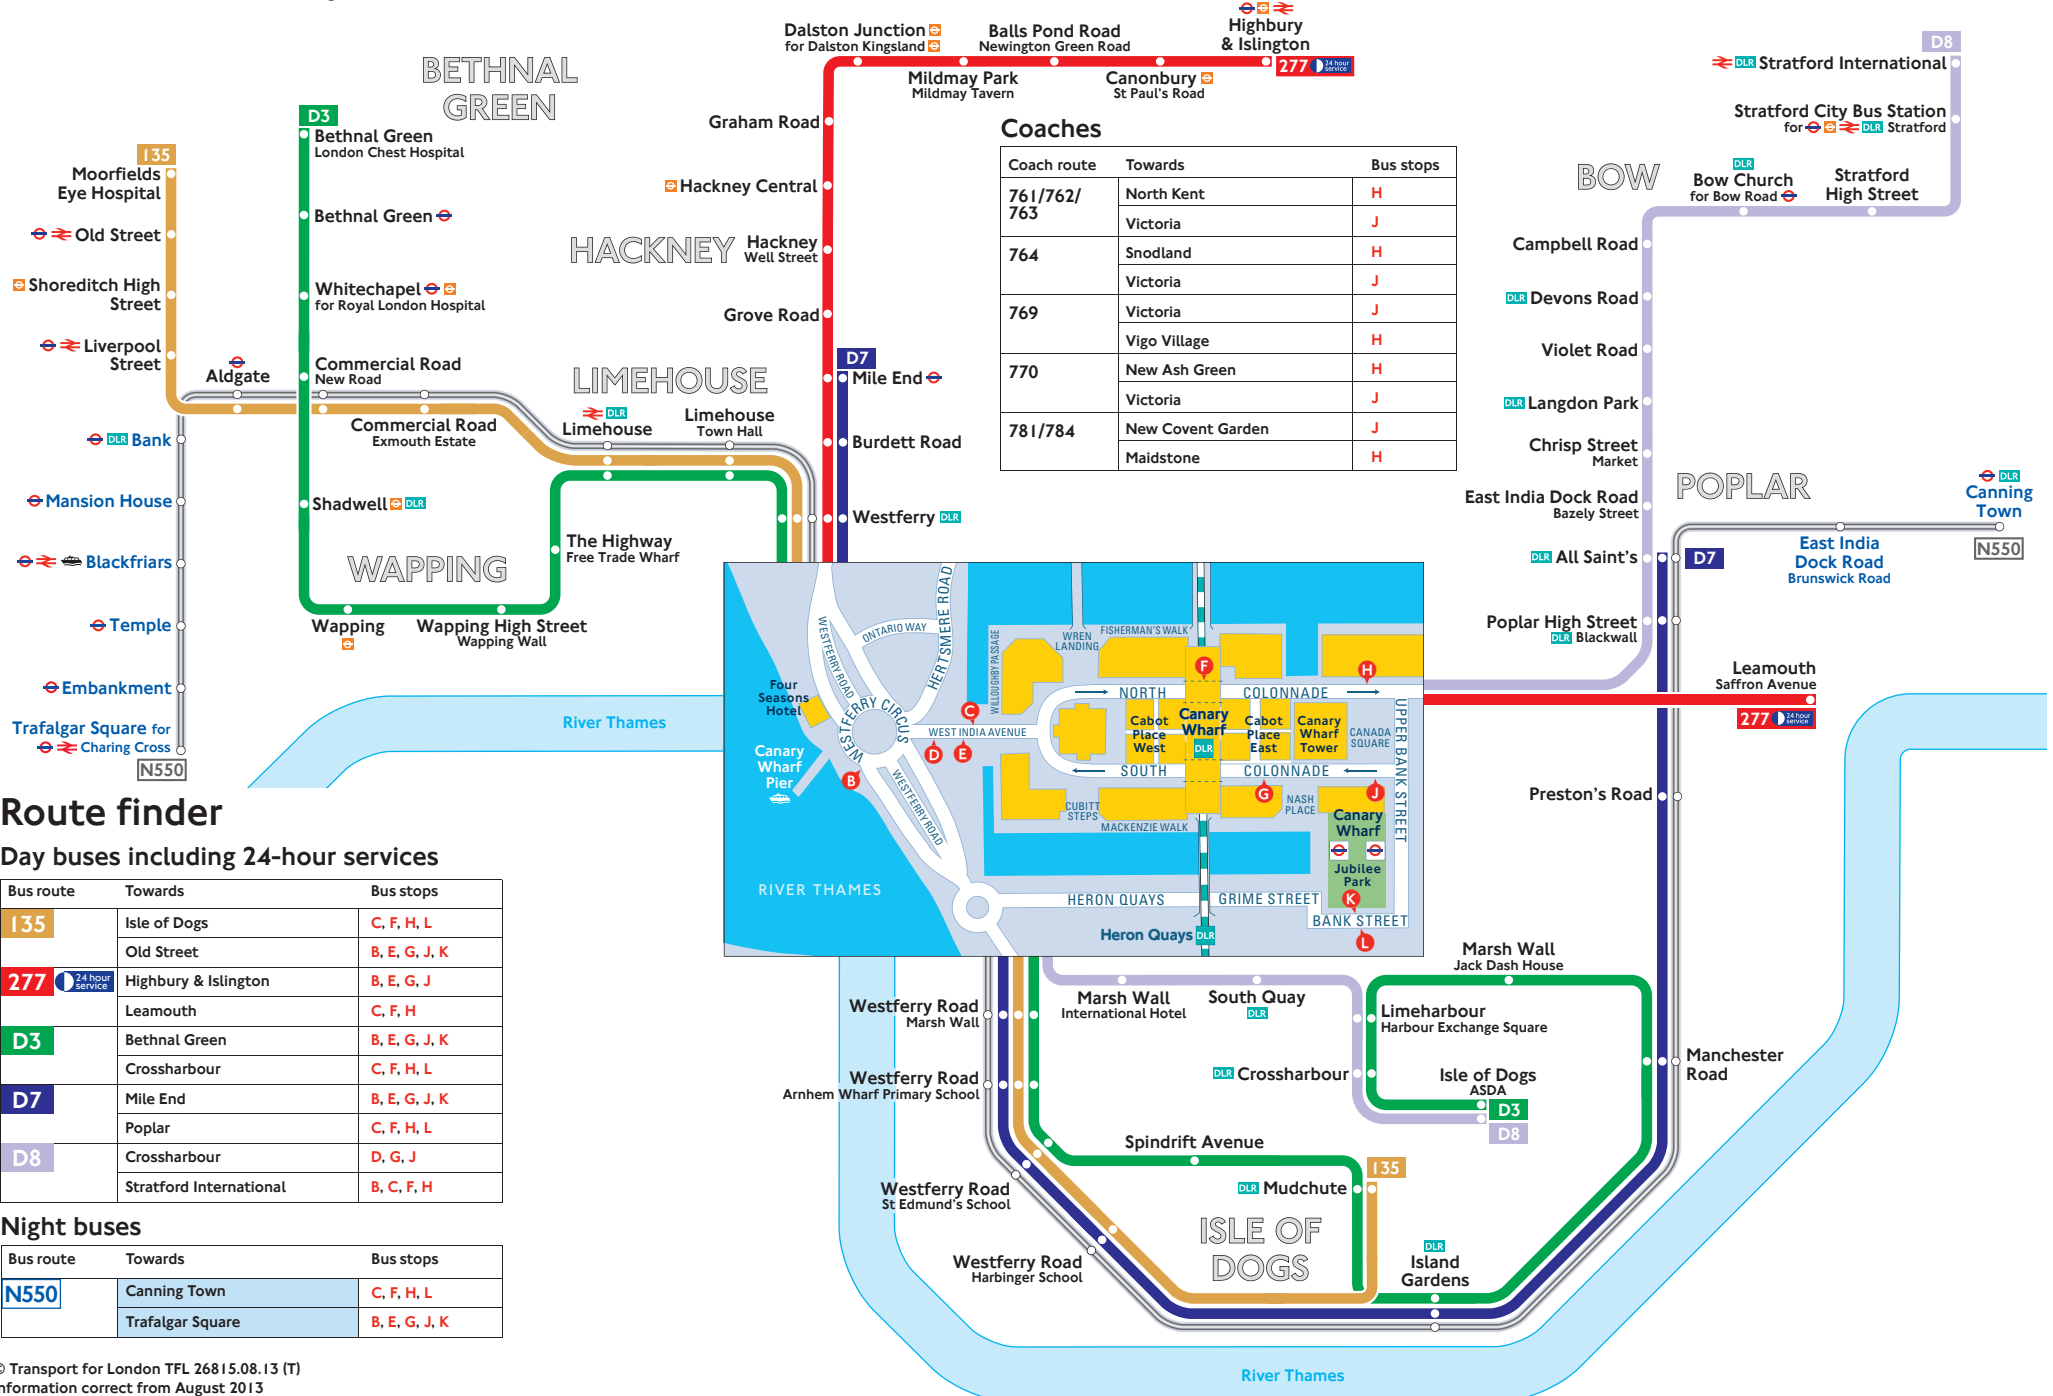

# Buses from Canary Wharf

## Route finder

### Day buses including 24-hour services

Bus route	Towards	Bus stops
135	Isle of Dogs	C, F, H, L
	Old Street	B, E, G, J, K
277	Highbury & Islington	B, E, G, J
	Leamouth	C, F, H
D3	Bethnal Green	B, E, G, J, K
	Crossharbour	C, F, H, L
D7	Mile End	B, E, G, J, K
	Poplar	C, F, H, L
D8	Crossharbour	D, G, J
	Stratford International	B, C, F, H

### Night buses

Bus route	Towards	Bus stops
N550	Canning Town	C, F, H, L
	Trafalgar Square	B, E, G, J, K