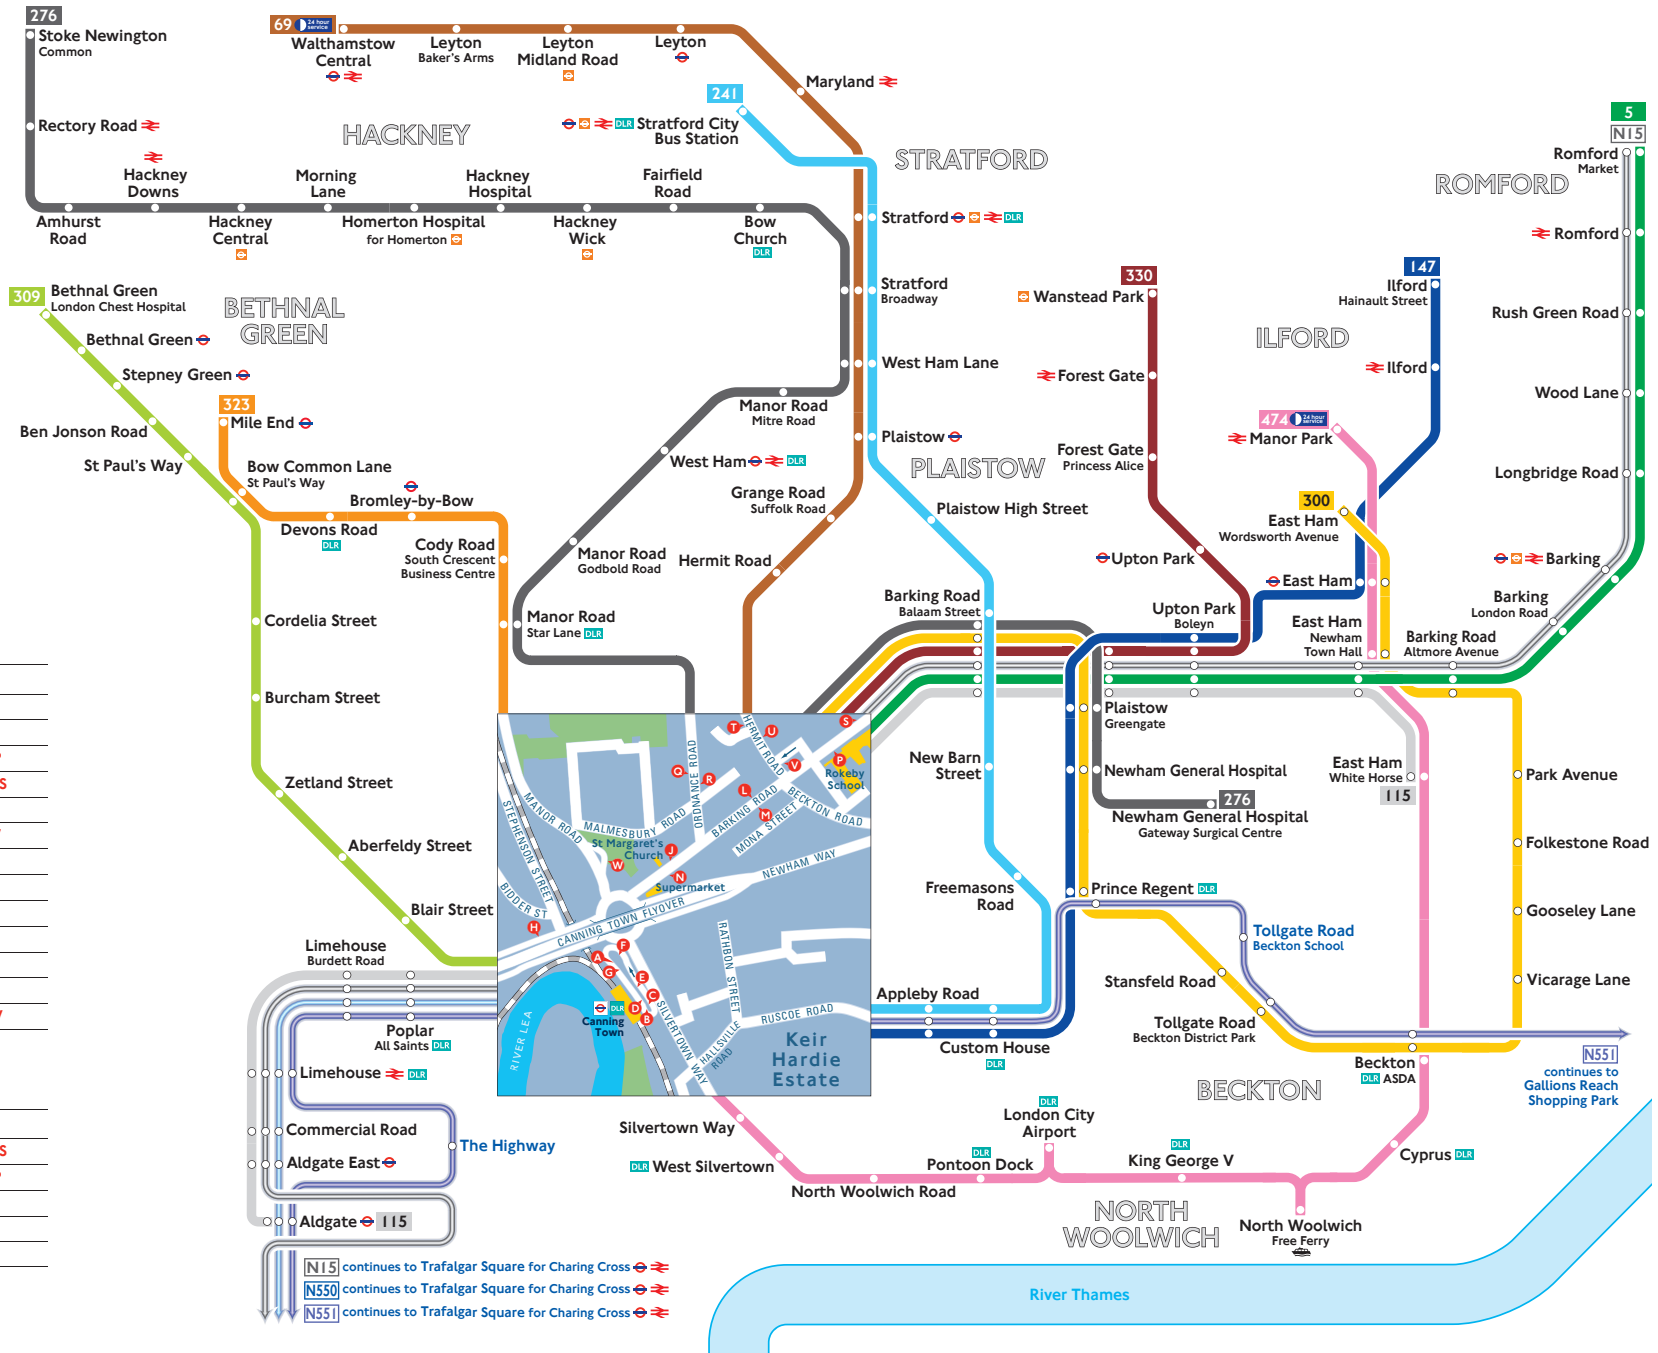

Buses from Canning Town

Route finder

Day buses including 24-hour services

Bus route	Towards	Bus stops
5	Romford	F, J, L, S
69	Walthamstow	E, J, L, T
115	Aldgate East Ham	G, M, N, P F, H, J, L, S
147	Ilford	B
241	Stratford	B, M, N, V
276	Newham General Hospital Stoke Newington	L, R, S M, P, Q
300	East Ham	F, J, L, S
309	Bethnal Green	C
323	Mile End	E
330	Wanstead Park	F, J, L, S
474	Manor Park	D, M, N, V

Night buses

Bus route	Towards	Bus stops
N15	Romford	F, H, J, L, S
	Trafalgar Square	G, M, N, P
N550	Trafalgar Square	C
N551	Gallions Reach	B, H
	Trafalgar Square	C

N15 continues to Trafalgar Square for Charing Cross
 N550 continues to Trafalgar Square for Charing Cross
 N551 continues to Trafalgar Square for Charing Cross