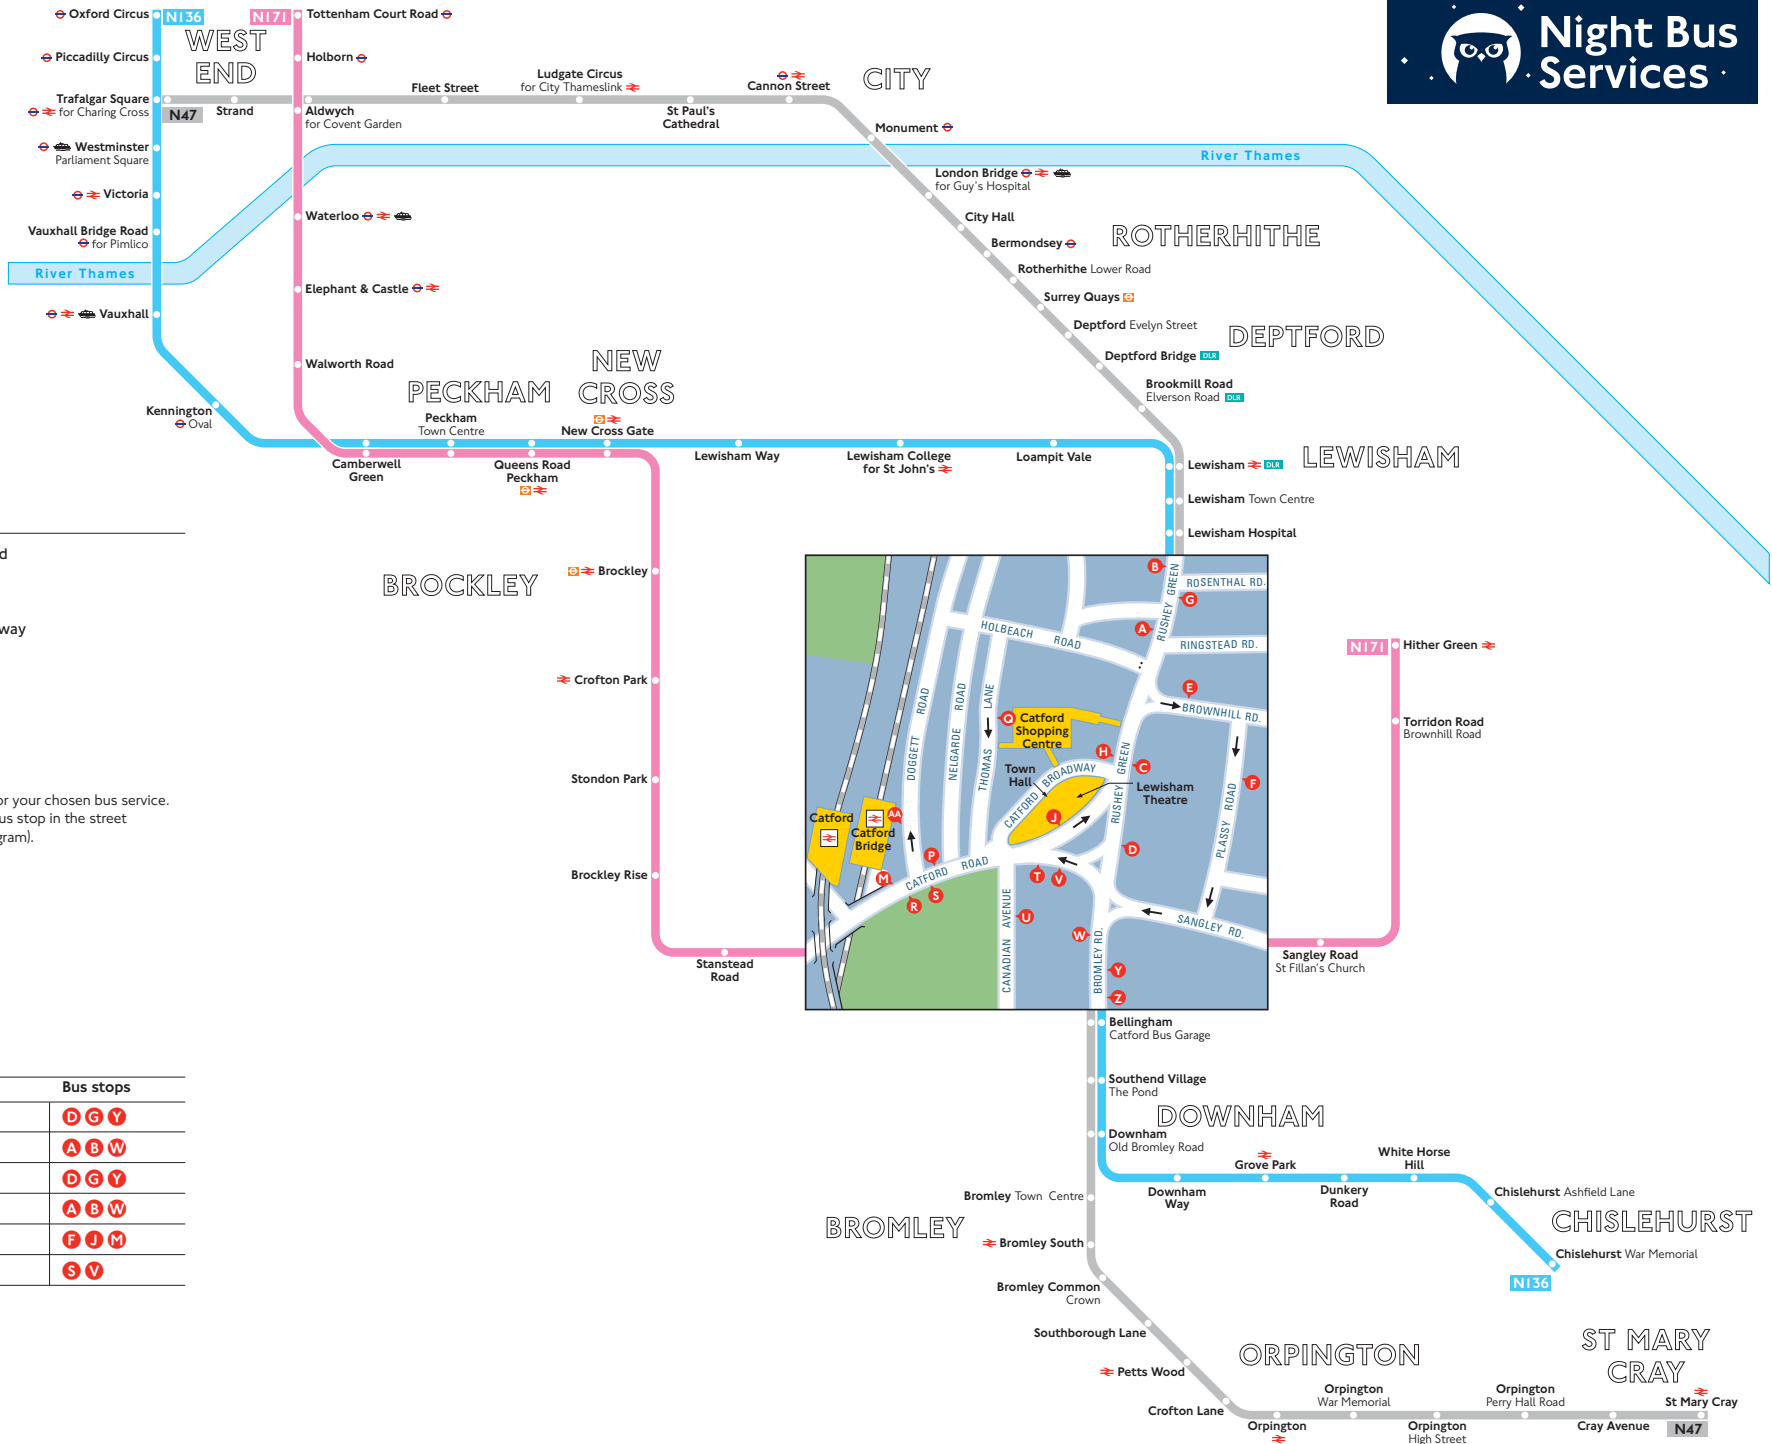

Night buses from Catford

Key

- Connections with London Underground
- Connections with London Overground
- Connections with National Rail
- Connections with Docklands Light Railway
- Connections with river boats

A Red discs show the bus stop you need for your chosen bus service. The disc **A** appears on the top of the bus stop in the street (see map of town centre in centre of diagram).

Route finder

Night buses

Bus route	Towards	Bus stops
N47	St Mary Cray	D G Y
	Trafalgar Square	A B W
N136	Chislehurst	D G Y
	Oxford Circus	A B W
N171	Hither Green	F J M
	Tottenham Court Road	S V