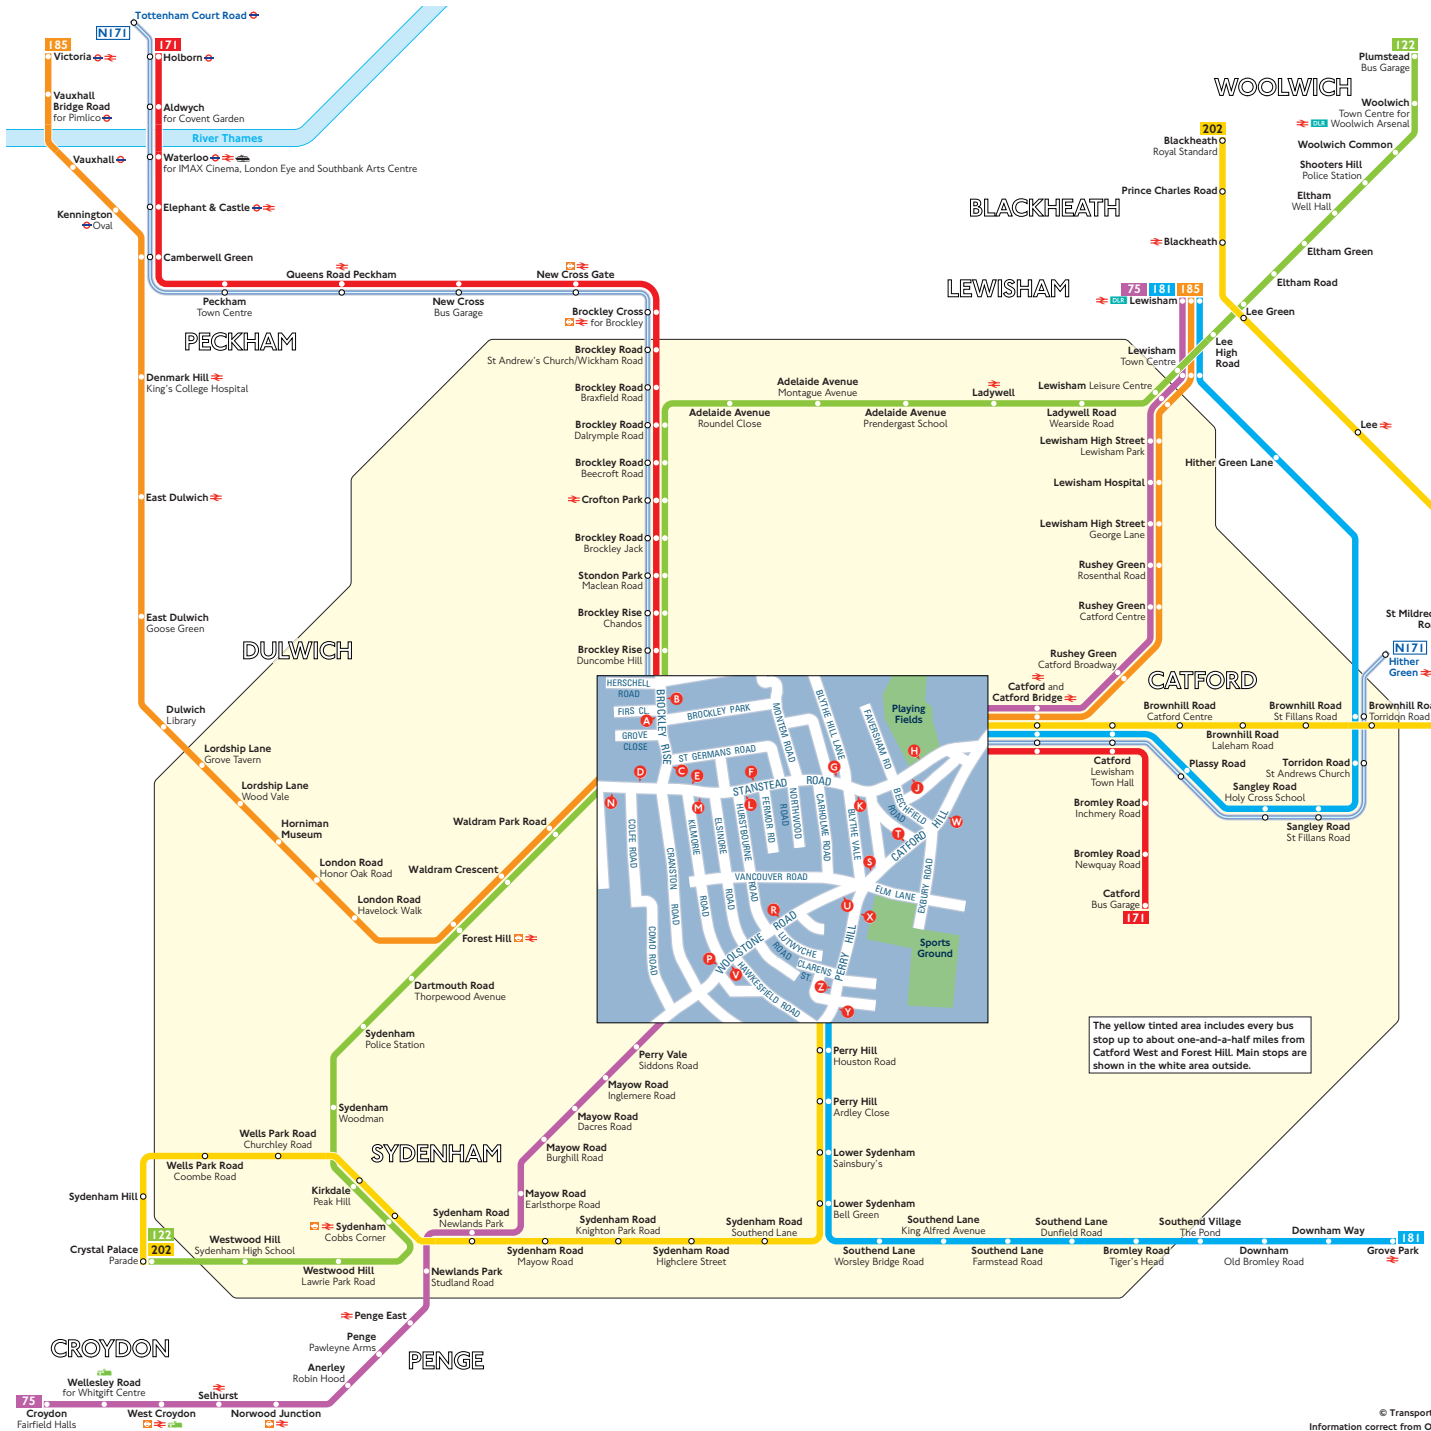

Buses from Catford West and Forest Hill

Key

- **75** Day buses in black
- **N171** Night buses in blue
- Connections with London Underground
- Connections with London Overground
- Connections with National Rail
- Connections with Docklands Light Railway
- Connections with river boats
- Connections with Tramlink

Red discs show the bus stop you need for your chosen bus service. The disc appears on the top of the bus stop in the street (see map of town centre in centre of diagram).

Route finder

Day buses

Bus route	Towards	Bus stops
75	Croydon	U V W
	Lewisham	P R S T
122	Crystal Palace	B C N
	Plumstead	A D
171	Catford	B C E F G H
	Holborn	A J K L M
181	Grove Park	W X Y
	Lewisham	S T Z
185	Lewisham	D E F G H
	Victoria	J K L M N
202	Blackheath	S T Z
	Crystal Palace	W X Y

Night buses

Bus route	Towards	Bus stops
N171	Hither Green	B C E F G H
	Tottenham Court Road	A J K L M