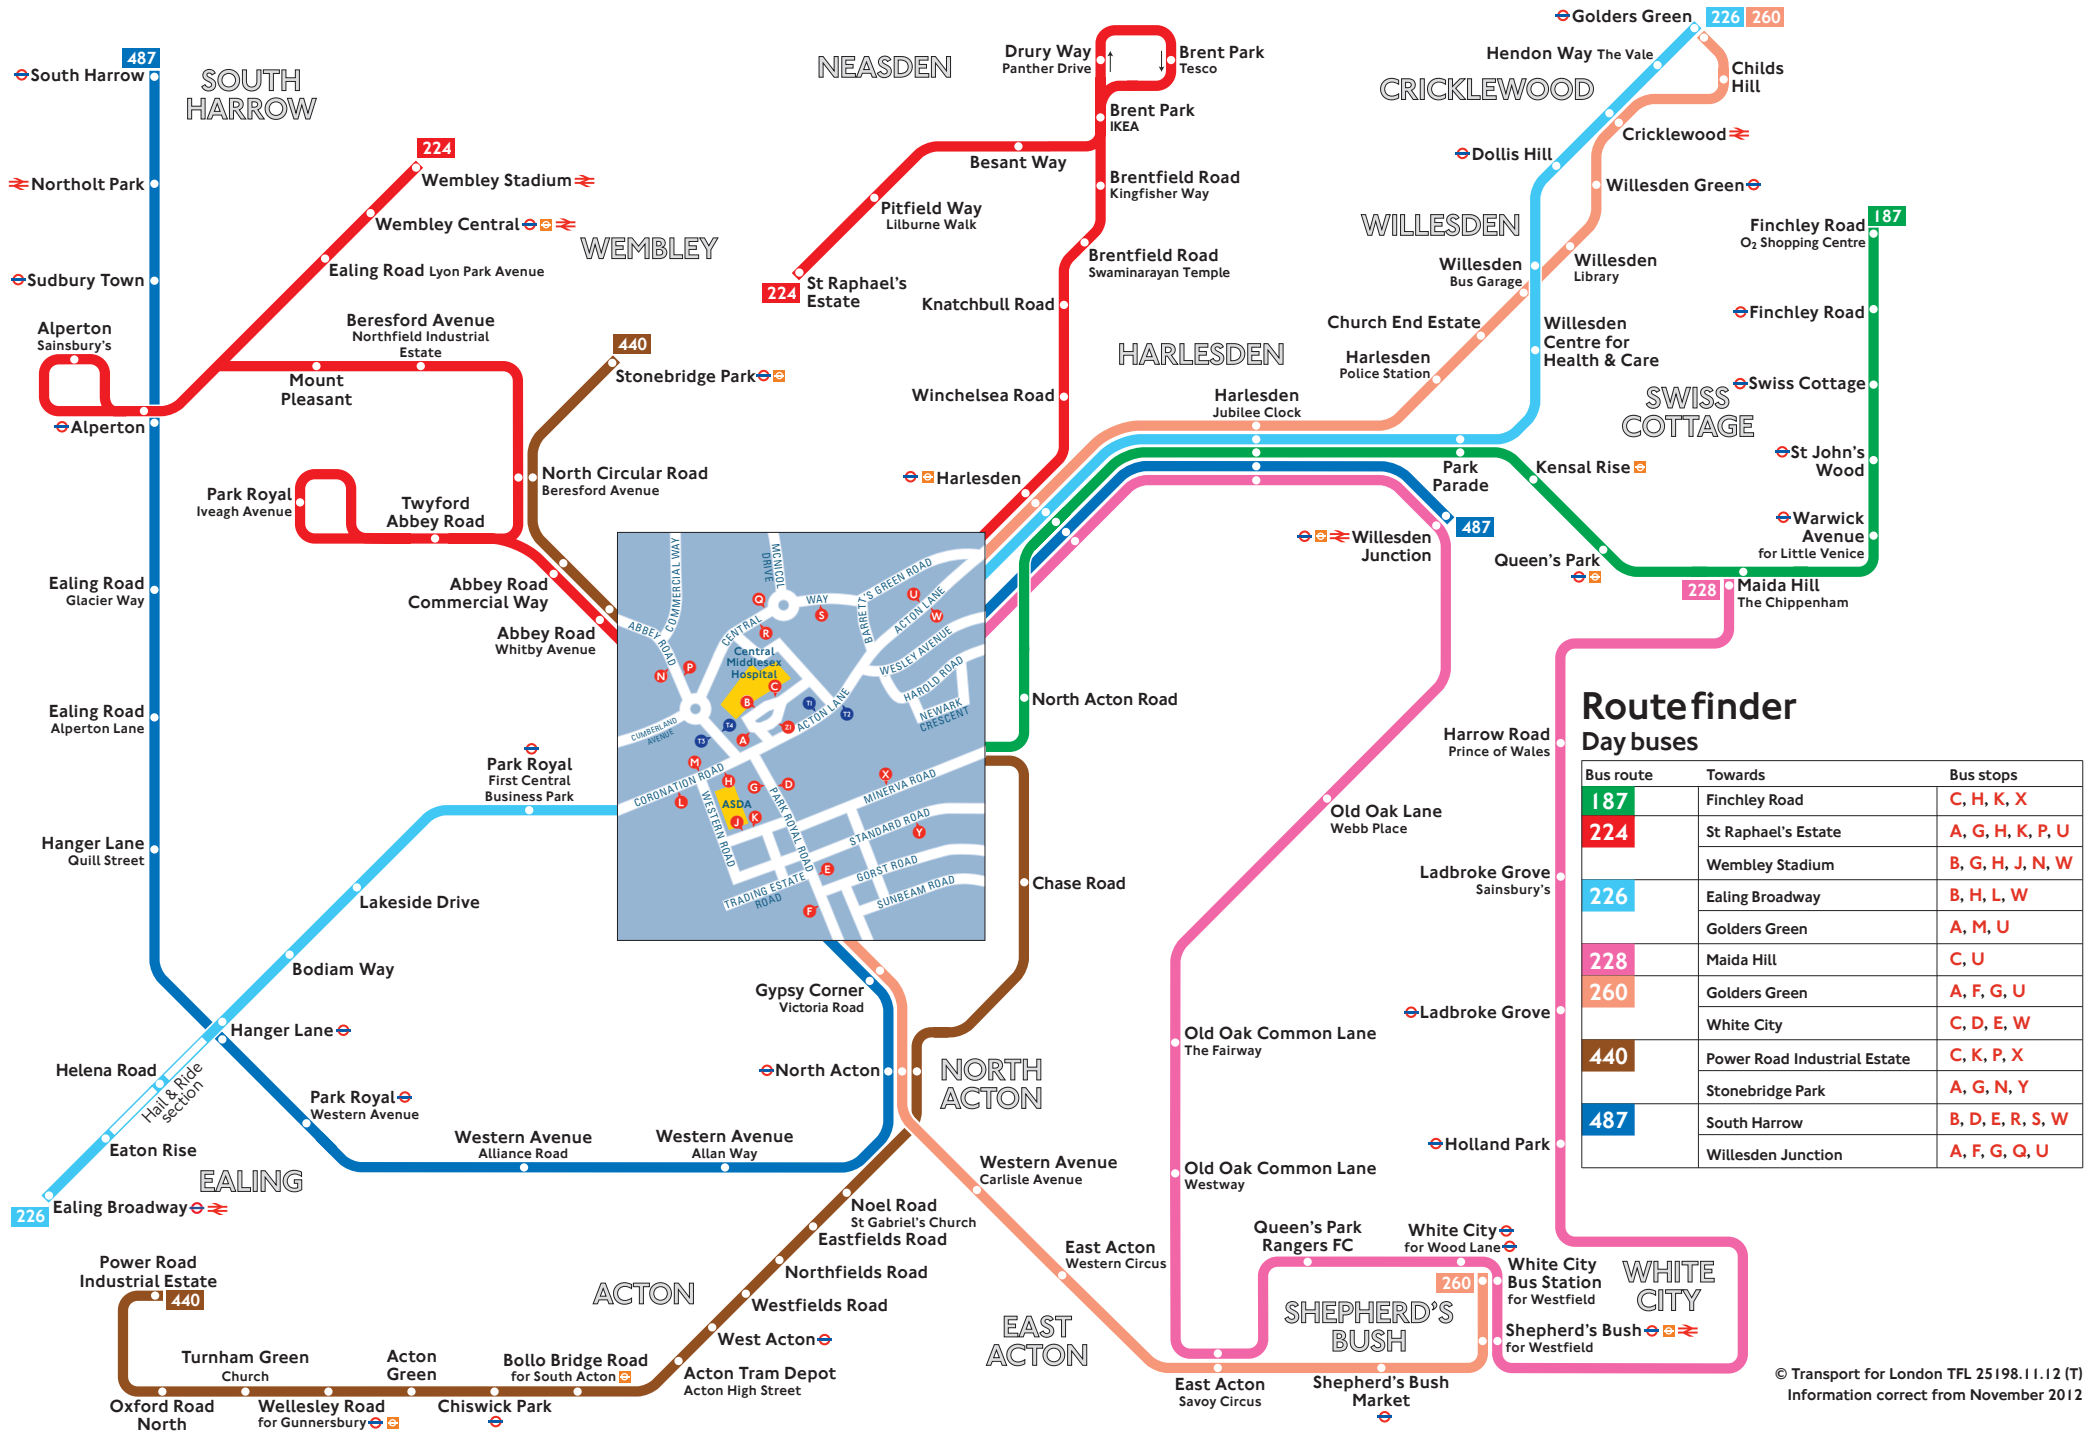

Buses from Central Middlesex Hospital

Route finder

Day buses

Bus route	Towards	Bus stops
187	Finchley Road	C, H, K, X
224	St Raphael's Estate	A, G, H, K, P, U
	Wembley Stadium	B, G, H, J, N, W
226	Ealing Broadway	B, H, L, W
	Golders Green	A, M, U
228	Maida Hill	C, U
260	Golders Green	A, F, G, U
	White City	C, D, E, W
440	Power Road Industrial Estate	C, K, P, X
	Stonebridge Park	A, G, N, Y
487	South Harrow	B, D, E, R, S, W
	Willesden Junction	A, F, G, Q, U