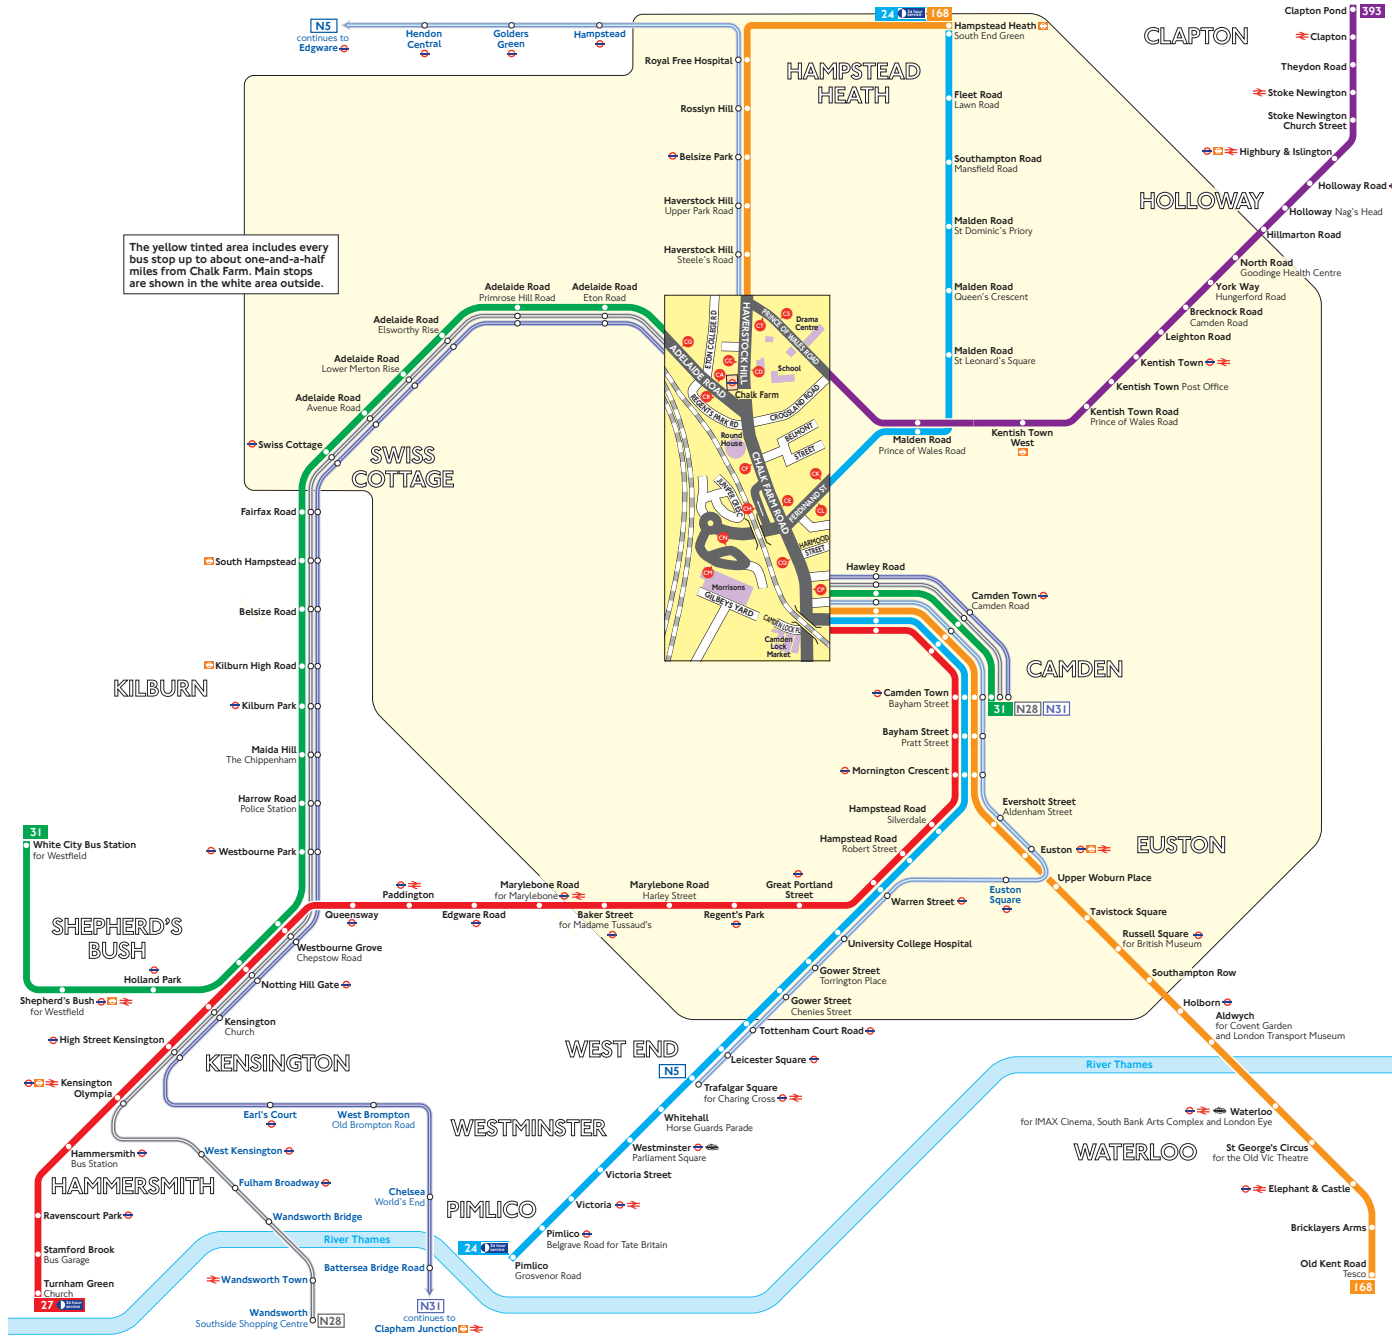

Buses from Chalk Farm

Route finder

Day buses including 24-hour services

Bus route	Towards	Bus stops
24	Hampstead Heath	CK CO
	Pimlico	CE CL
27	Turnham Green	CE CH
	Camden Town	CA CE
31	White City	CB CF CG
	Hampstead Heath	CC CD CE
168	Old Kent Road	CD CE
	Clapton	CC CF CH CN CS

Night buses

Bus route	Towards	Bus stops
N5	Edgware	CC CF CG
	Trafalgar Square	CD CE
N28	Camden Town	CA CE
	Wandsworth	CB CF CG
N31	Camden Town	CA CE
	Clapham Junction	CB CF CG