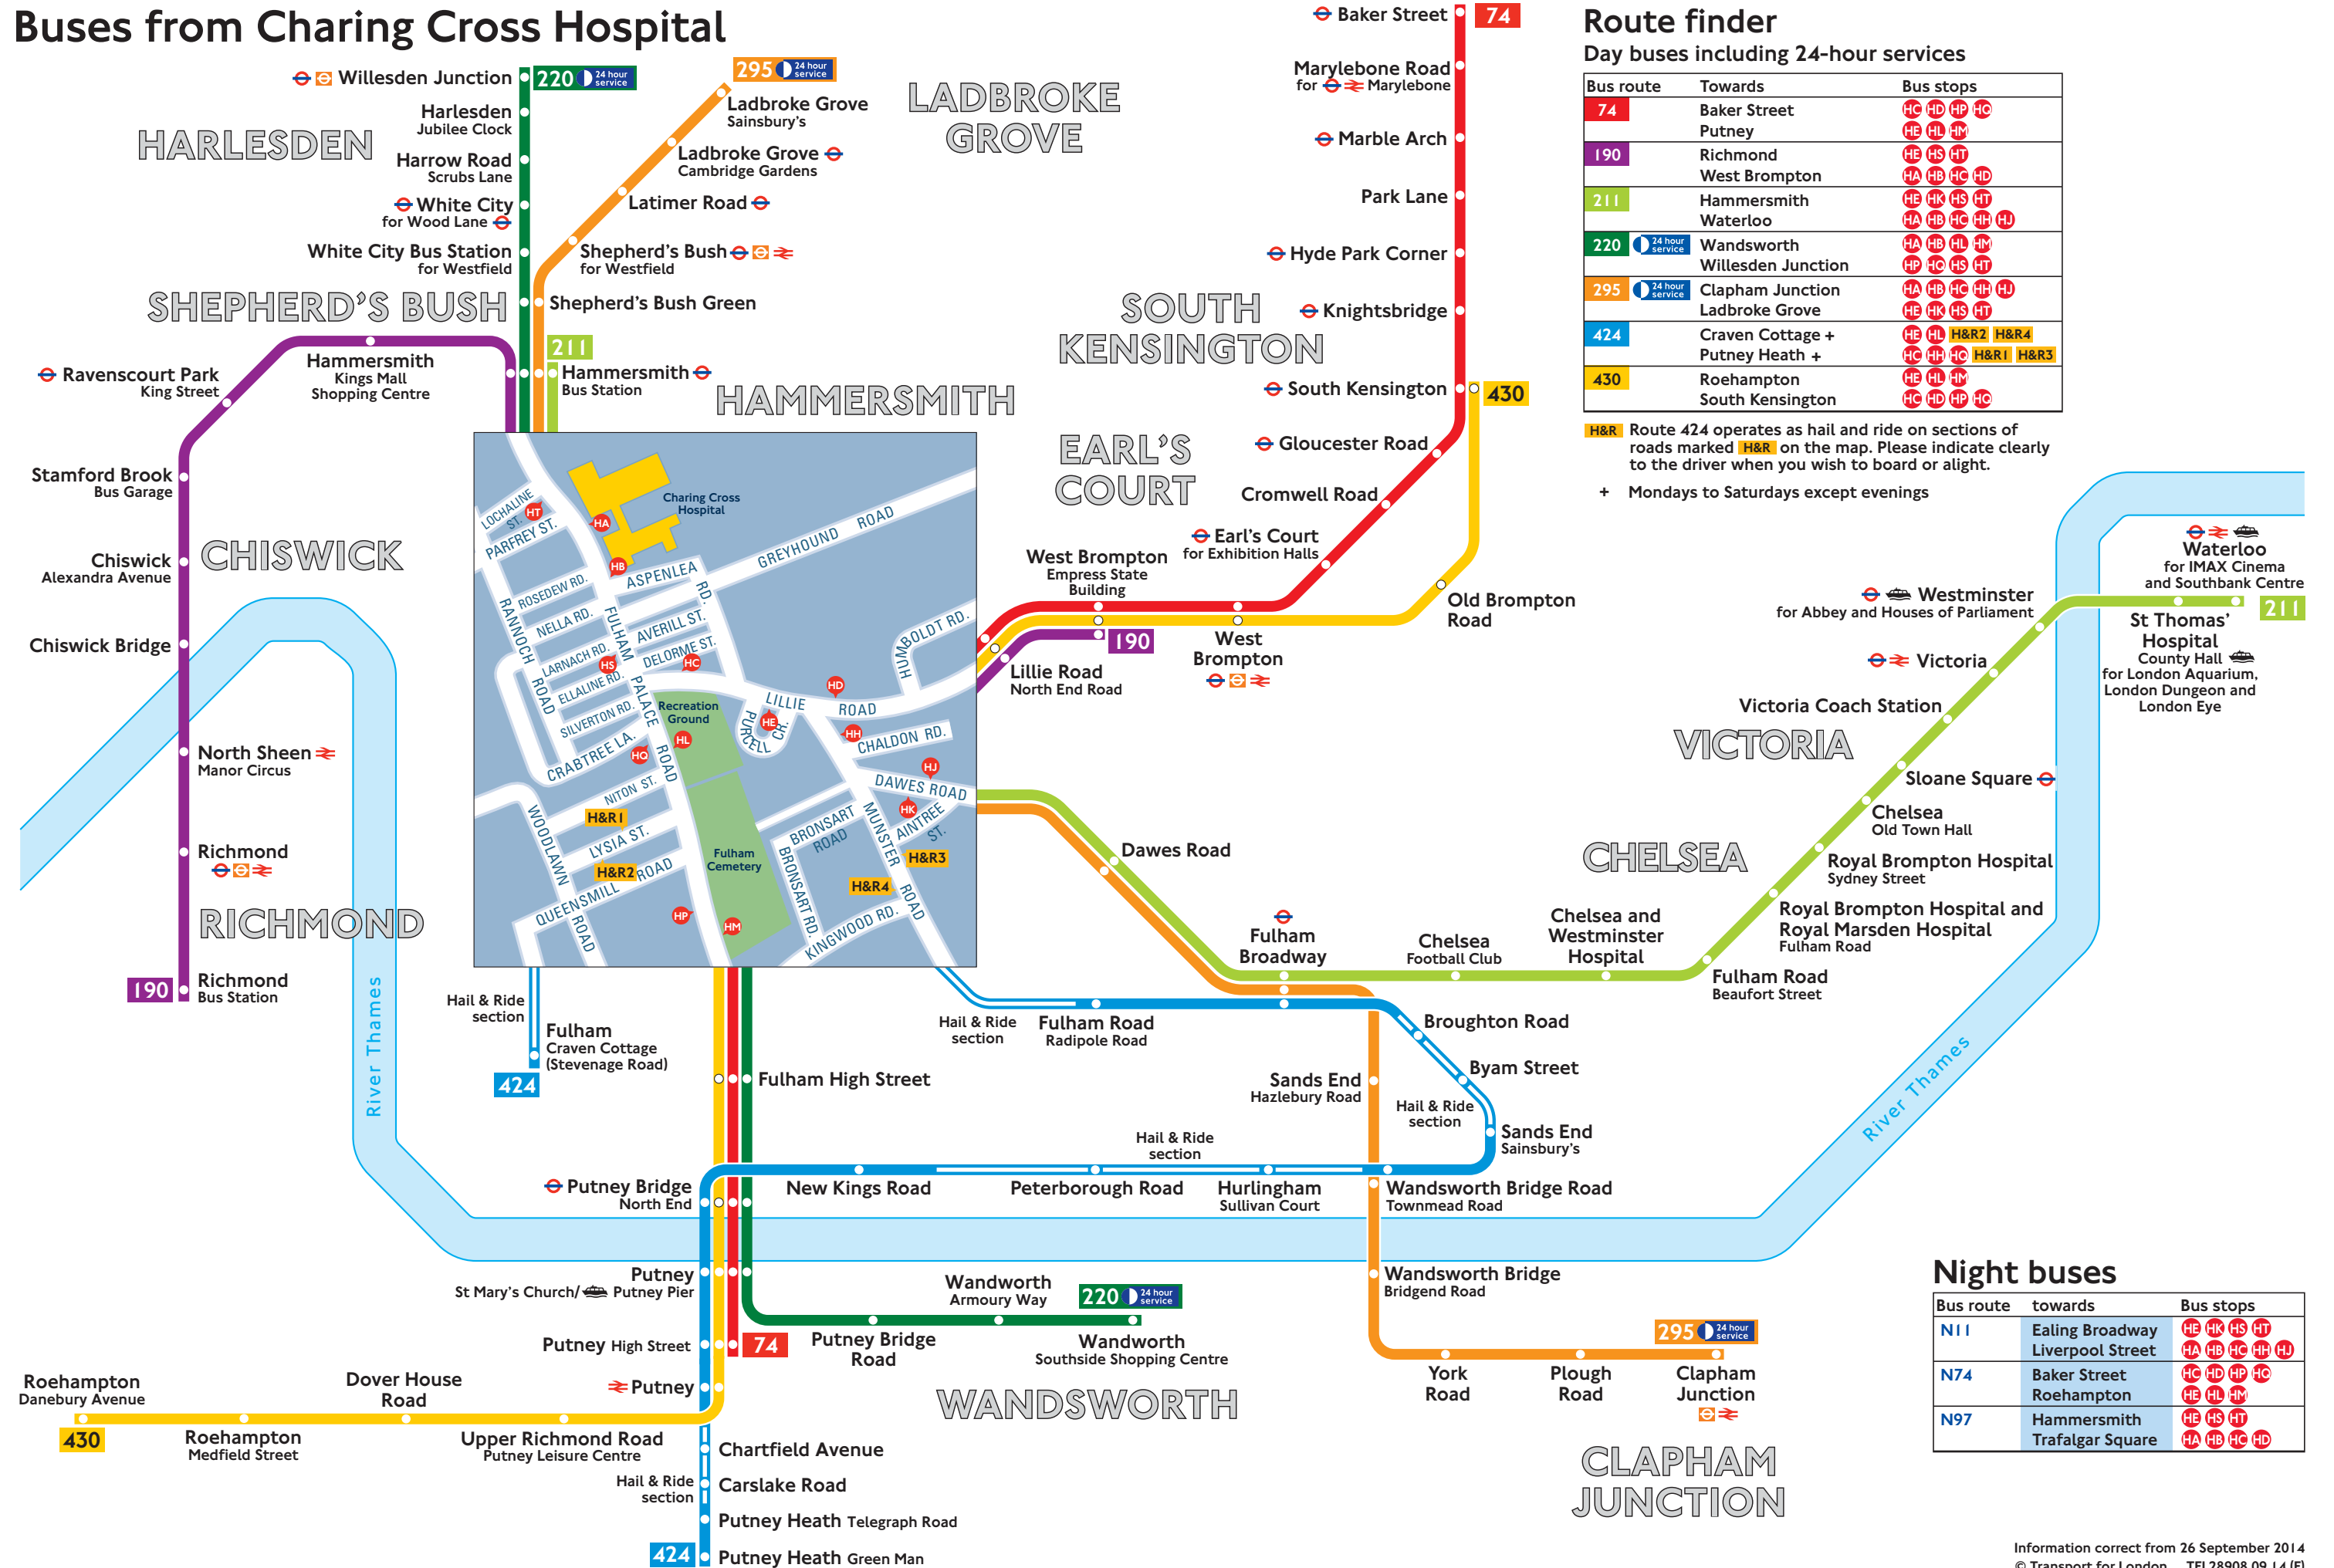

# Buses from Charing Cross Hospital

## Route finder

Day buses including 24-hour services

Bus route	Towards	Bus stops
74	Baker Street Putney	HC HD HP HC HE HL HM
190	Richmond West Brompton	HE HS HT HA HB HC HD
211	Hammersmith Waterloo	HE HK HS HT HA HB HC HH HJ
220	Wandsworth Willesden Junction	HA HB HL HM HP HC HS HT
295	Clapham Junction Ladbroke Grove	HA HB HC HH HJ HE HK HS HT
424	Craven Cottage + Putney Heath +	HE HL H&R2 H&R4 HC HH HC H&R1 H&R3
430	Roehampton South Kensington	HE HL HM HC HD HP HC

**H&R** Route 424 operates as hail and ride on sections of roads marked **H&R** on the map. Please indicate clearly to the driver when you wish to board or alight.  
**+** Mondays to Saturdays except evenings

## Night buses

Bus route	towards	Bus stops
N11	Ealing Broadway Liverpool Street	HE HK HS HT HA HB HC HH HJ
N74	Baker Street Roehampton	HC HD HP HC HE HL HM
N97	Hammersmith Trafalgar Square	HE HS HT HA HB HC HD