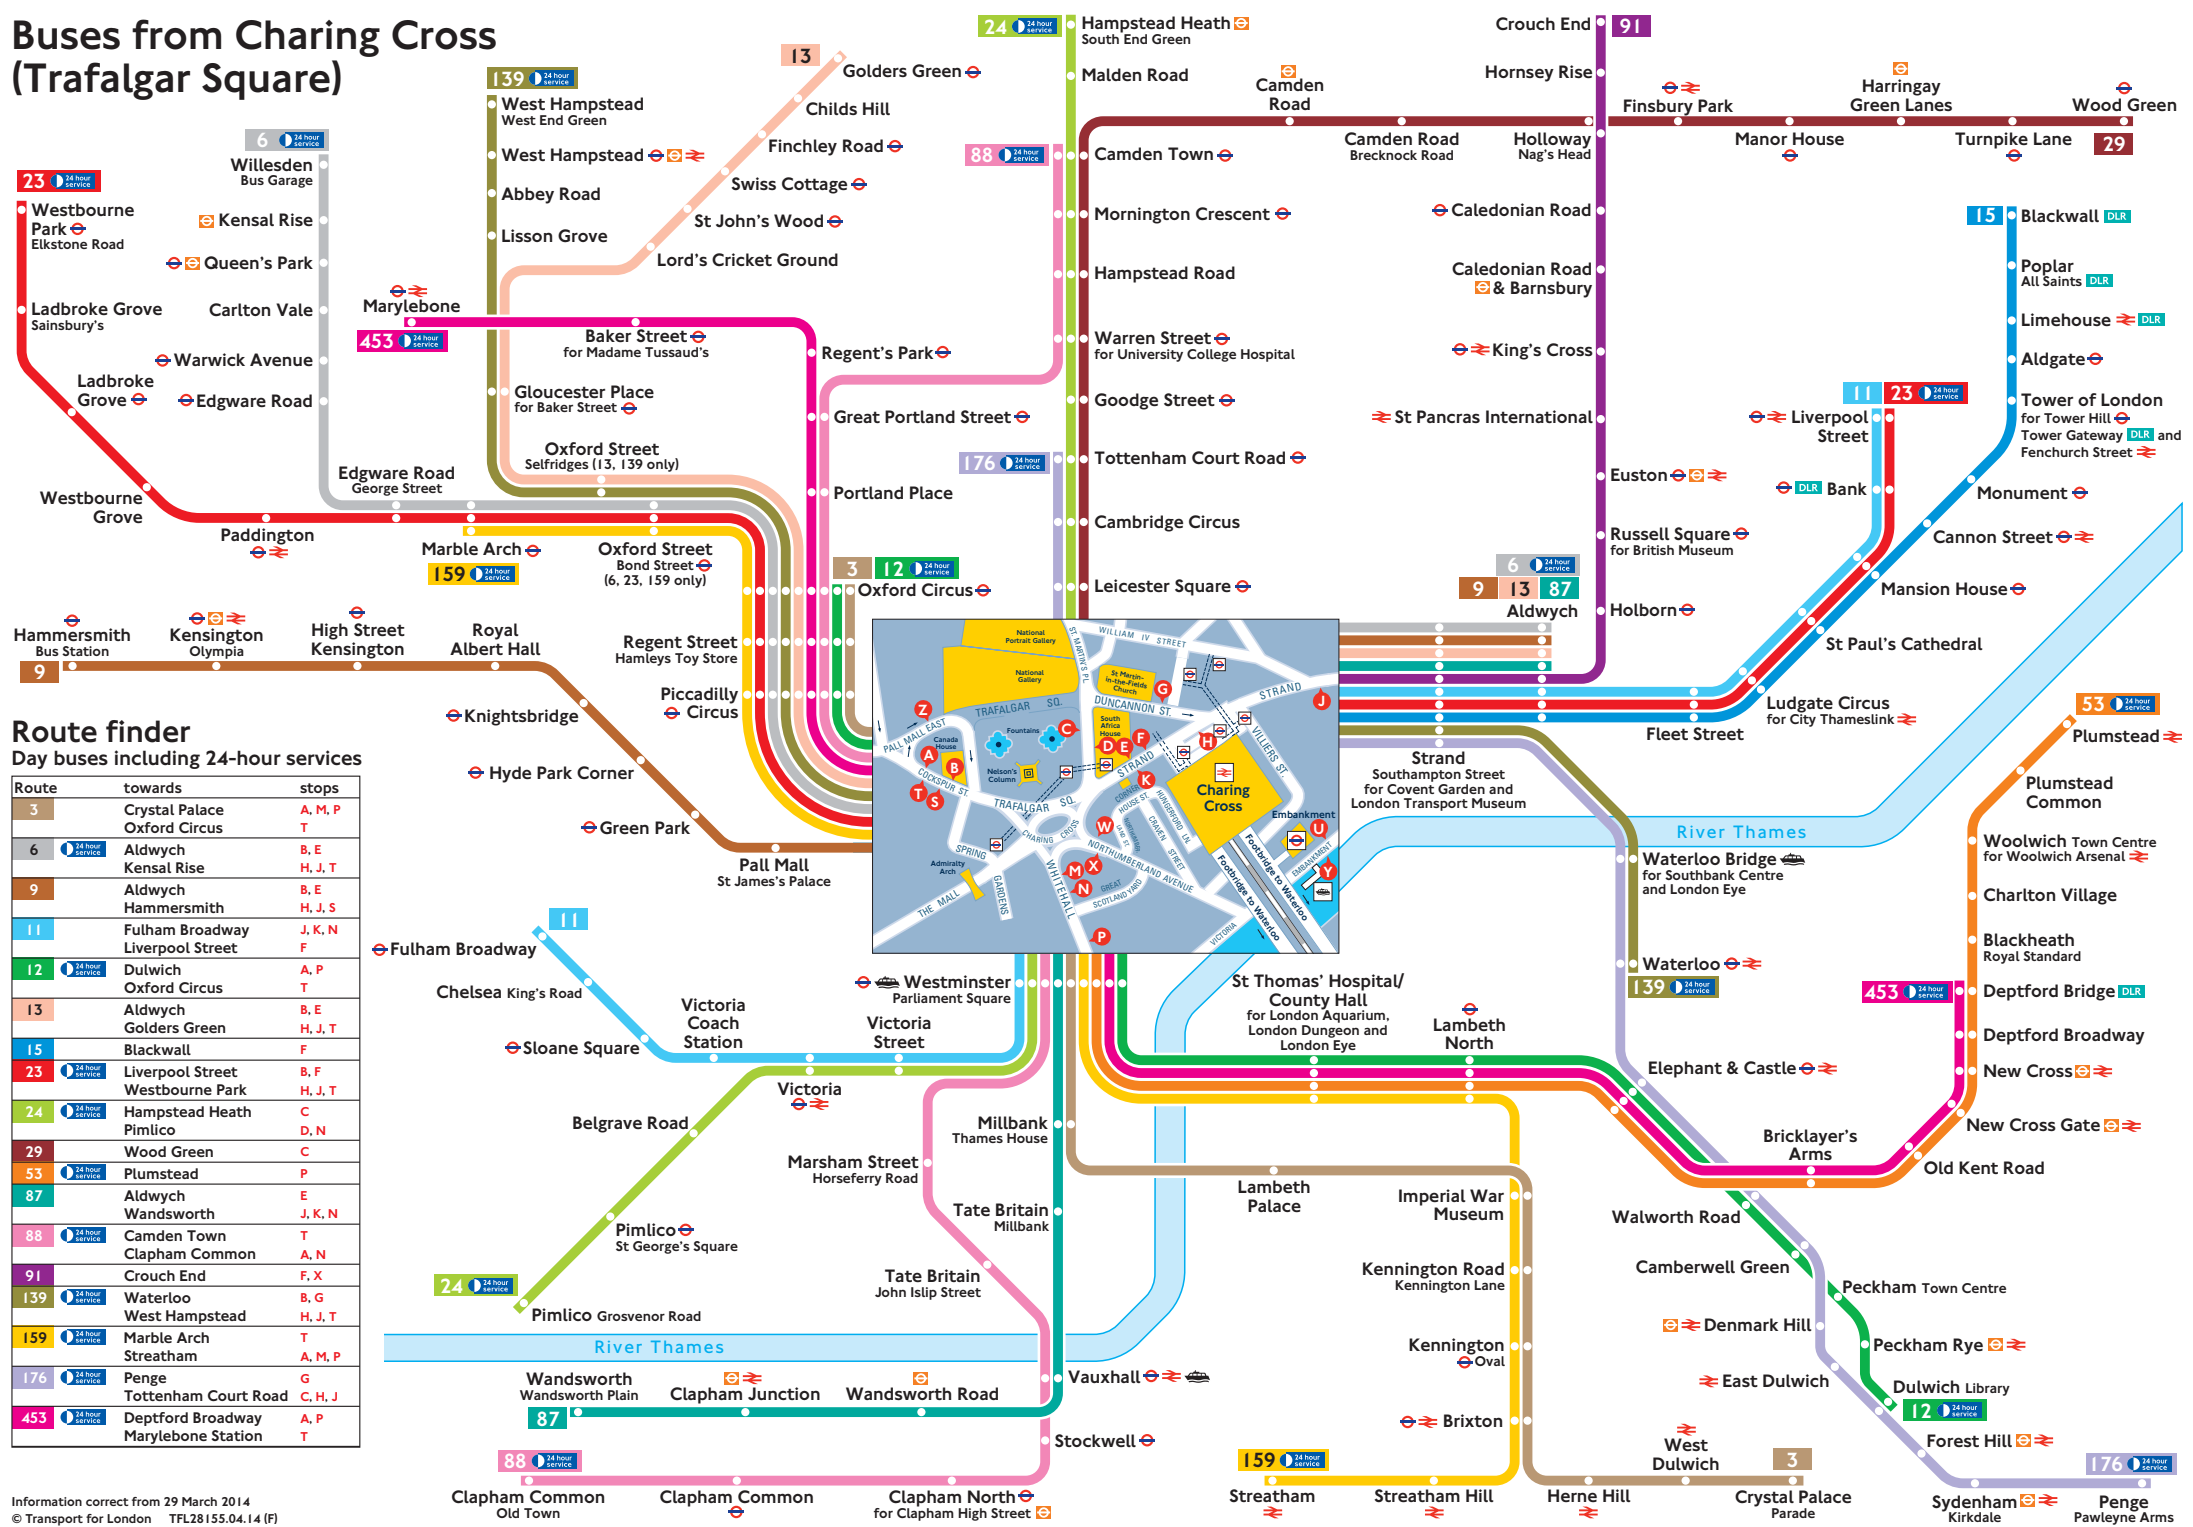

# Buses from Charing Cross (Trafalgar Square)

## Route finder

Day buses including 24-hour services

Route	towards	stops
3	Crystal Palace Oxford Circus	A, M, P T
6	Aldwych Kensal Rise	B, E H, J, T
9	Aldwych Hammersmith	B, E H, J, S
11	Fulham Broadway Liverpool Street	J, K, N F
12	Dulwich Oxford Circus	A, P T
13	Aldwych Golders Green	B, E H, J, T
15	Blackwall	F
23	Liverpool Street Westbourne Park	B, F H, J, T
24	Hampstead Heath Pimlico	C D, N
29	Wood Green	C
53	Plumstead	P
87	Aldwych Wandsworth	E J, K, N
88	Camden Town Clapham Common	T A, N
91	Crouch End	F, X
139	Waterloo West Hampstead	B, G H, J, T
159	Marble Arch Streatham	T A, M, P
176	Penge Tottenham Court Road	G C, H, J
453	Deptford Broadway Marylebone Station	A, P T