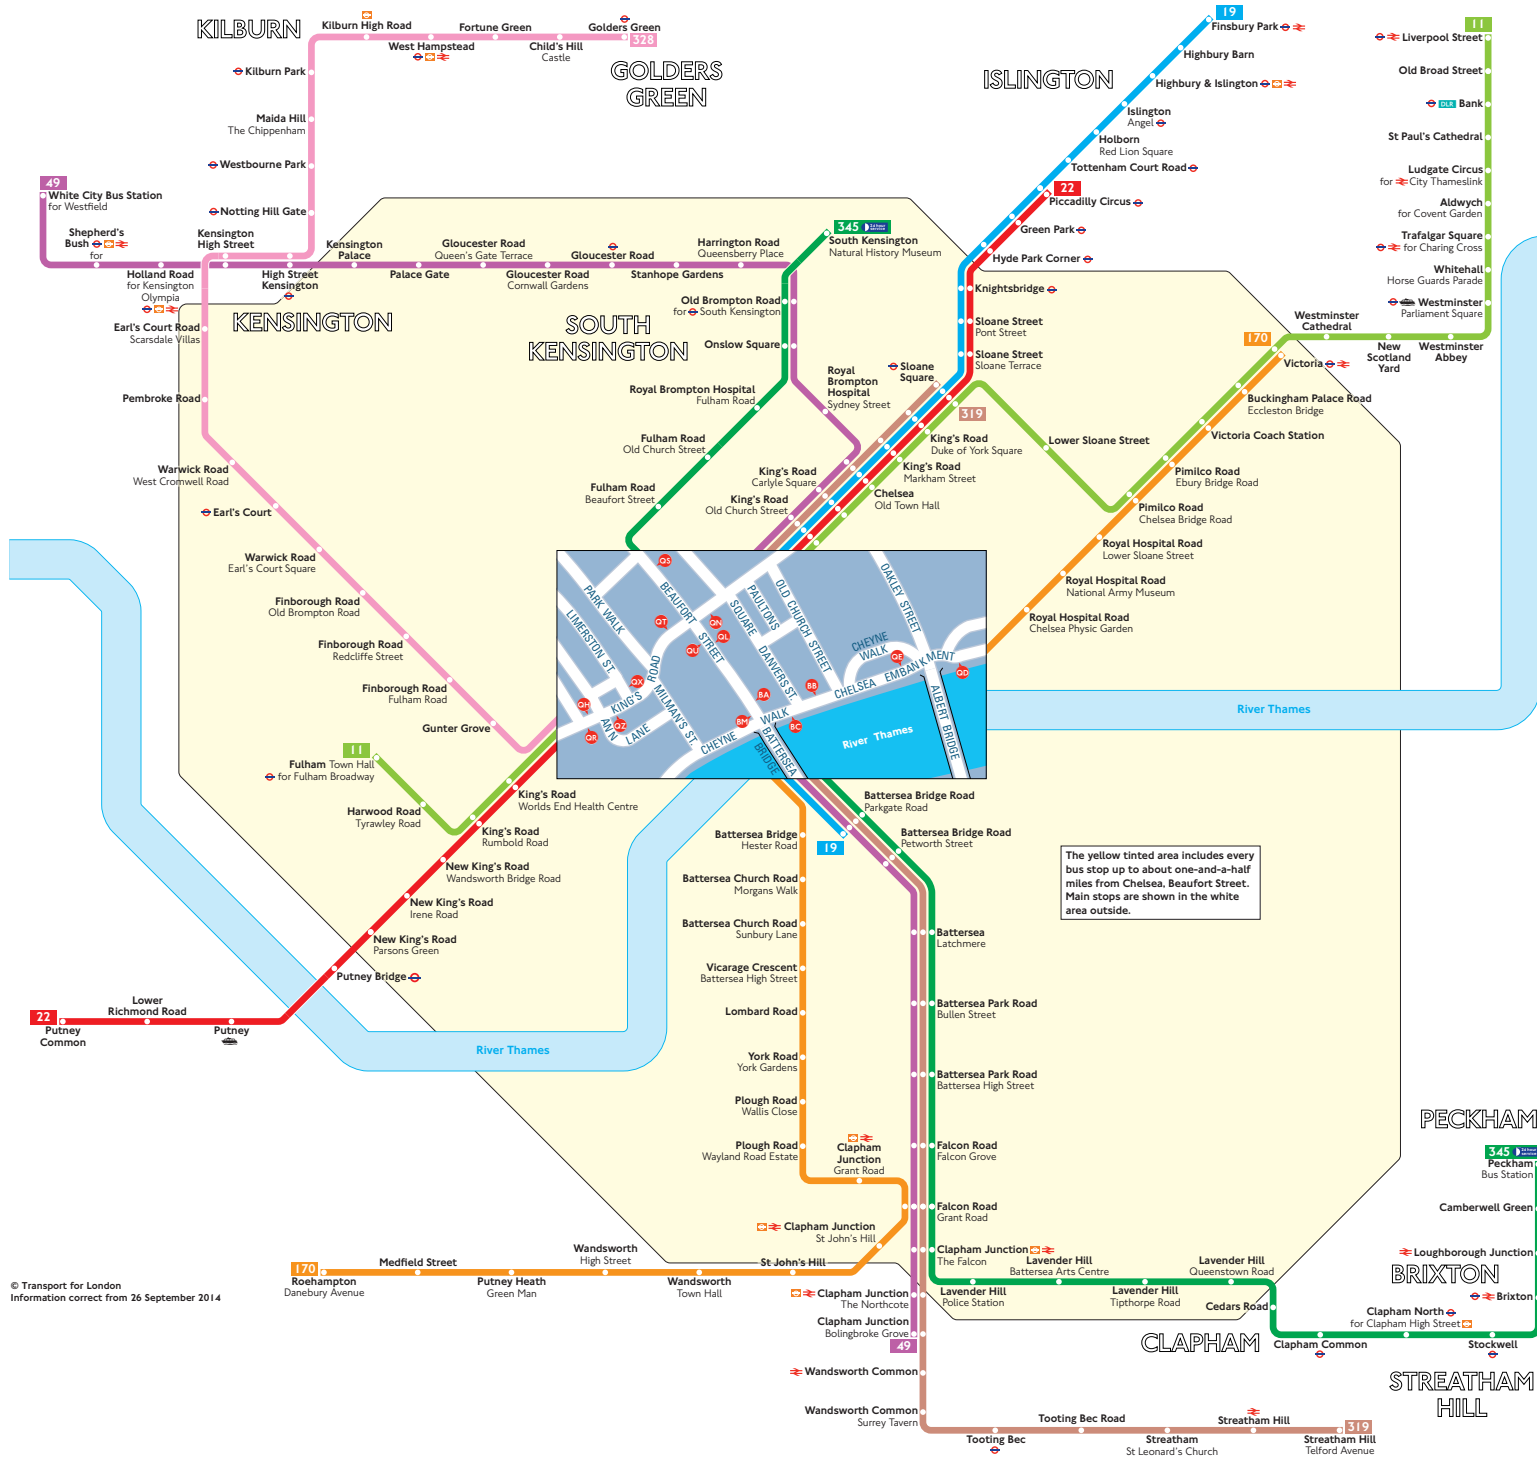

# Buses from Chelsea, Beaufort Street

Red discs show the bus stop you need for your chosen bus service. The disc appears on the top of the bus stop in the street (see map of town centre in centre of diagram).

## Route finder

### Day buses including 24-hour services

Bus route	Towards	Bus stops
11	Fulham Broadway	
	Liverpool Street	
19	Battersea Bridge	
	Finsbury Park	
22	Piccadilly Circus	
	Putney Common	
49	Clapham Junction	
	White City	
170	Roehampton	
	Victoria	
319	Sloane Square	
	Streatham Hill	
328	Golders Green	
345	Peckham	
	South Kensington	