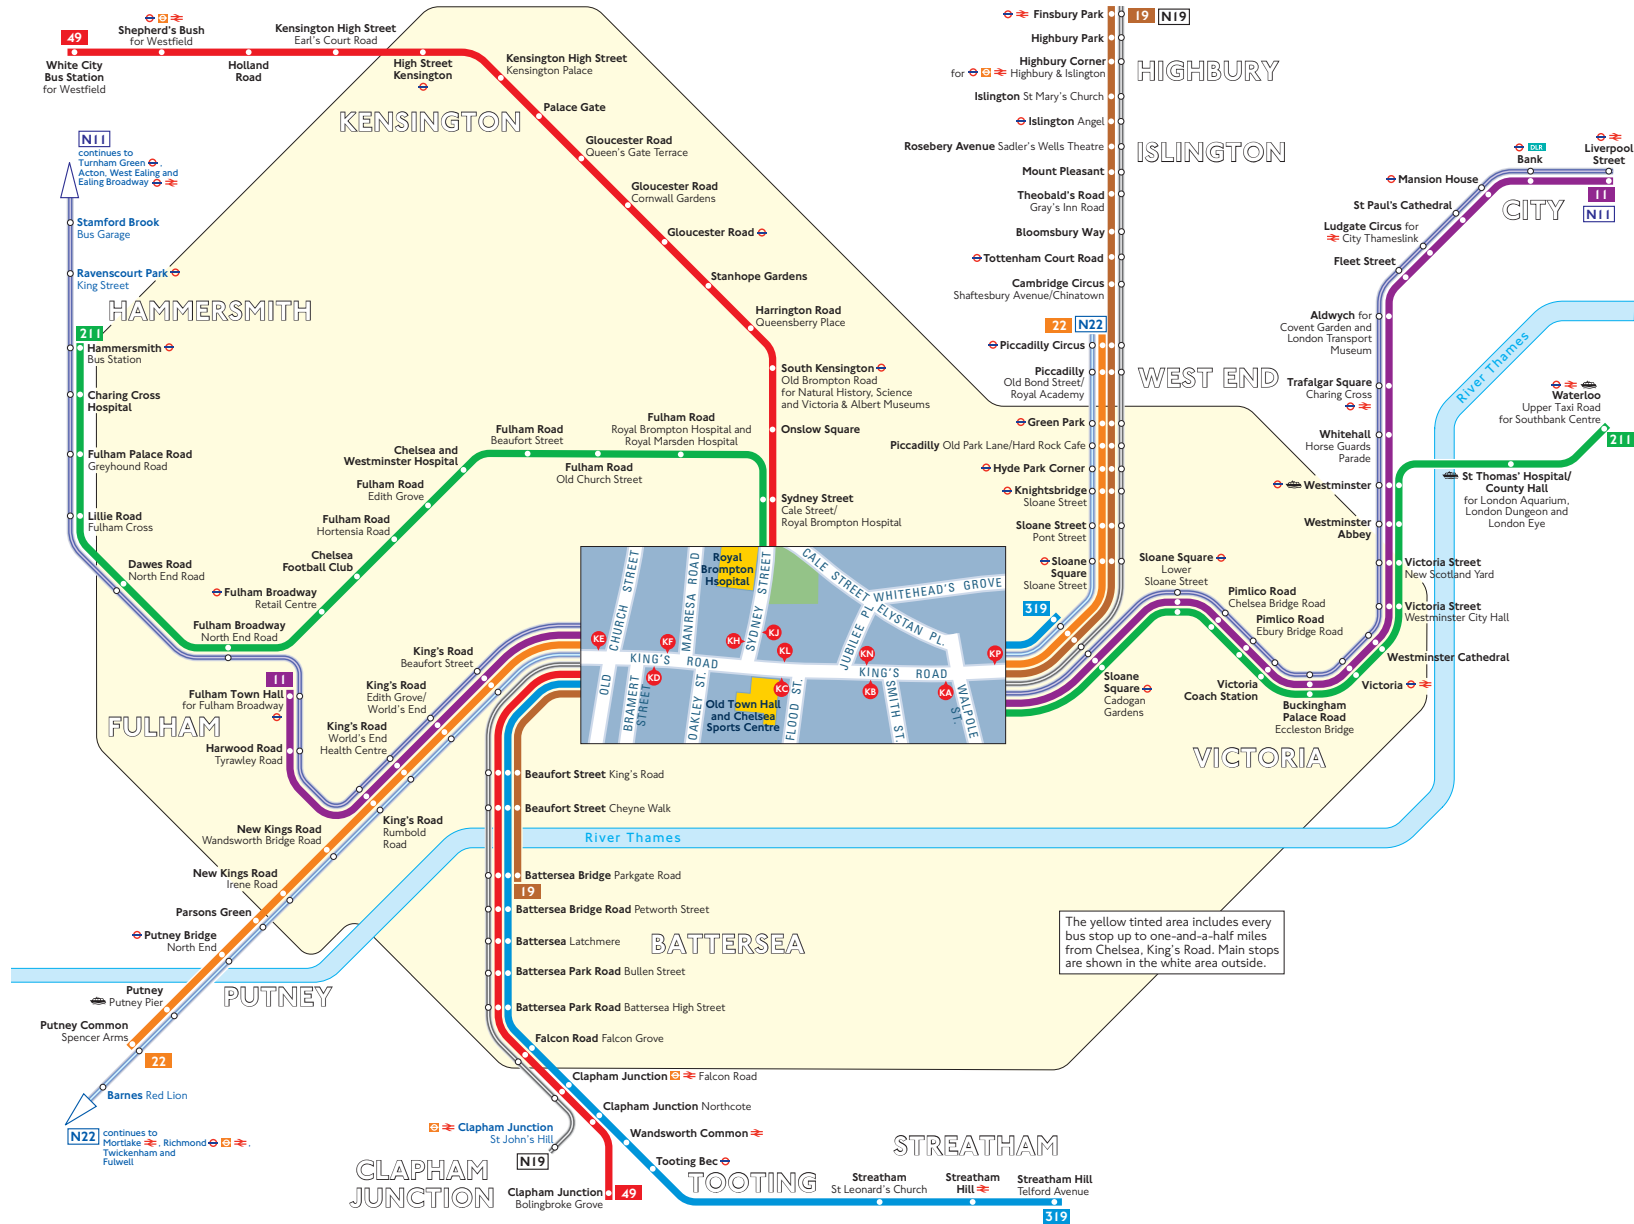

Buses from Chelsea, King's Road

Key

- Connections with London Underground
- Connections with London Overground
- Connections with National Rail
- Connections with Docklands Light Railway
- Connections with river boats

Red discs show the bus stop you need for your chosen bus service. Lettered discs appear on the top of the bus stop in the street (see map of town centre in centre of diagram). Where numbers are shown, these are for reference only and do not appear on the actual stops.

Route finder

Day buses

Bus route	Towards	Bus stops
11	Fulham Broadway	KA KB KC KD
	Liverpool Street	KE KF KL KN KP
19	Battersea Bridge	KA KB KC KD
	Finsbury Park	KE KF KL KN KP
22	Piccadilly Circus	KE KF KL KN KP
	Putney Common	KA KB KC KD
49	Clapham Junction	KD KU
	White City	KE KF KH
211	Hammersmith	KA KB KC KH
	Waterloo	KJ KL KN KP
319	Sloane Square	KE KF KL KN KP
	Streatham Hill	KA KB KC KD

Night buses

Bus route	Towards	Bus stops
N11	Liverpool Street	KE KF KL KN KP
	Ealing Broadway	KA KB KC KD
N19	Clapham Junction	KA KB KC KD
	Finsbury Park	KE KF KL KN KP
N22	Fulwell	KA KB KC KD
	Piccadilly Circus	KE KF KL KN KP