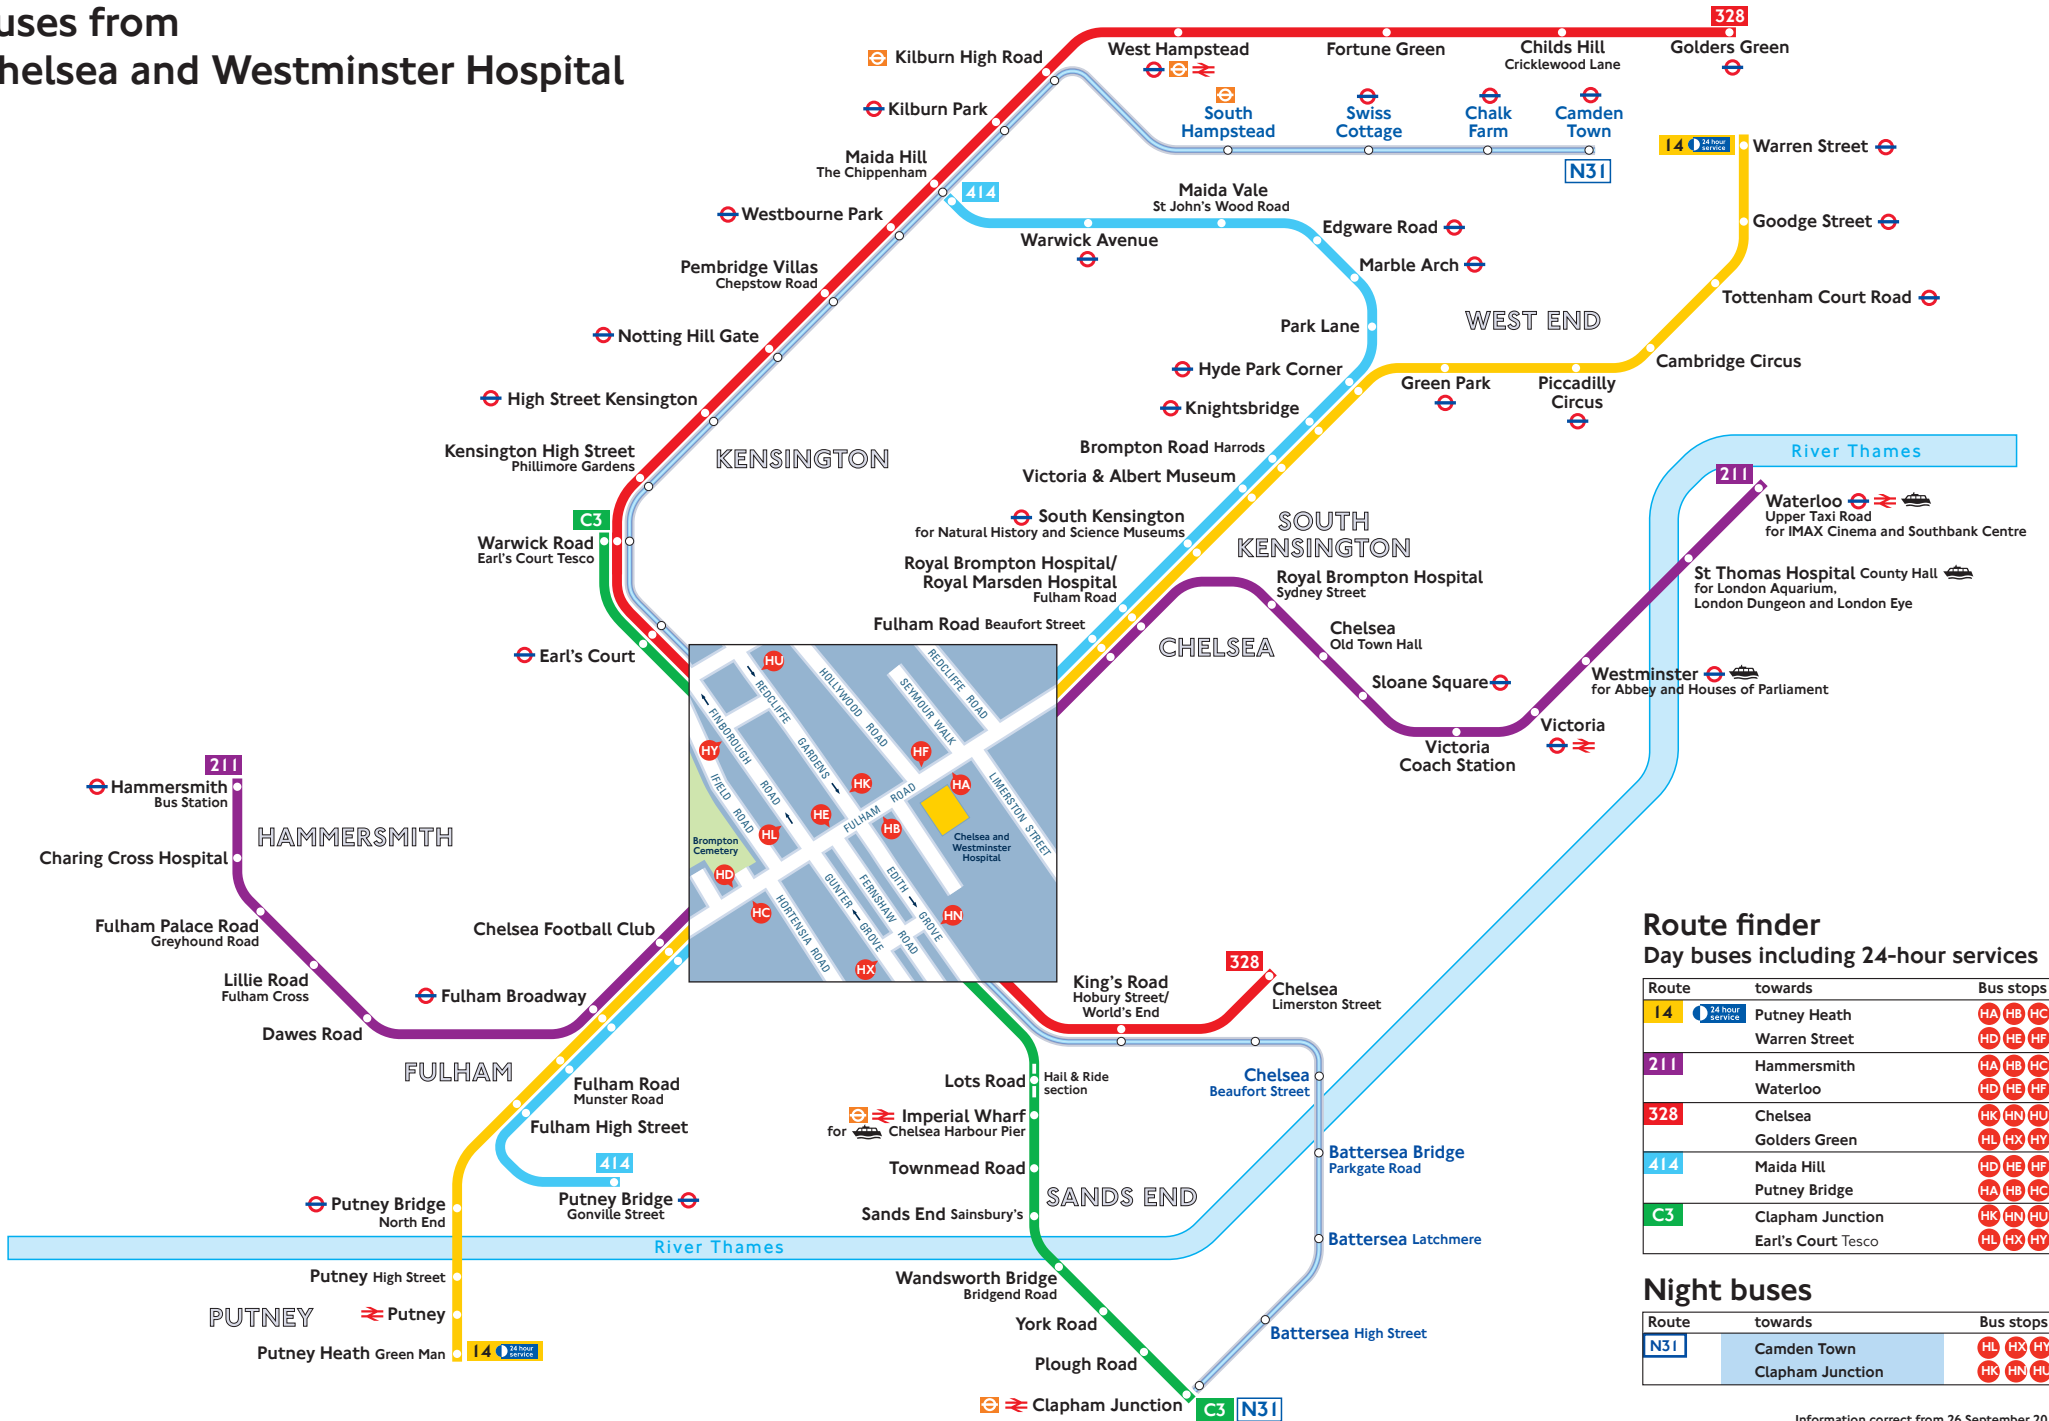

# Buses from Chelsea and Westminster Hospital

## Route finder Day buses including 24-hour services

| Route | towards            | Bus stops |
|-------|--------------------|-----------|
| 14    | Putney Heath       | HA HB HC  |
|       | Warren Street      | HD HE HF  |
| 211   | Hammersmith        | HA HB HC  |
|       | Waterloo           | HD HE HF  |
| 328   | Chelsea            | HK HN HU  |
|       | Golders Green      | HL HX HY  |
| 414   | Maida Hill         | HD HE HF  |
|       | Putney Bridge      | HA HB HC  |
| C3    | Clapham Junction   | HK HN HU  |
|       | Earl's Court Tesco | HL HX HY  |

## Night buses

| Route | towards          | Bus stops |
|-------|------------------|-----------|
| N31   | Camden Town      | HL HX HY  |
|       | Clapham Junction | HK HN HU  |