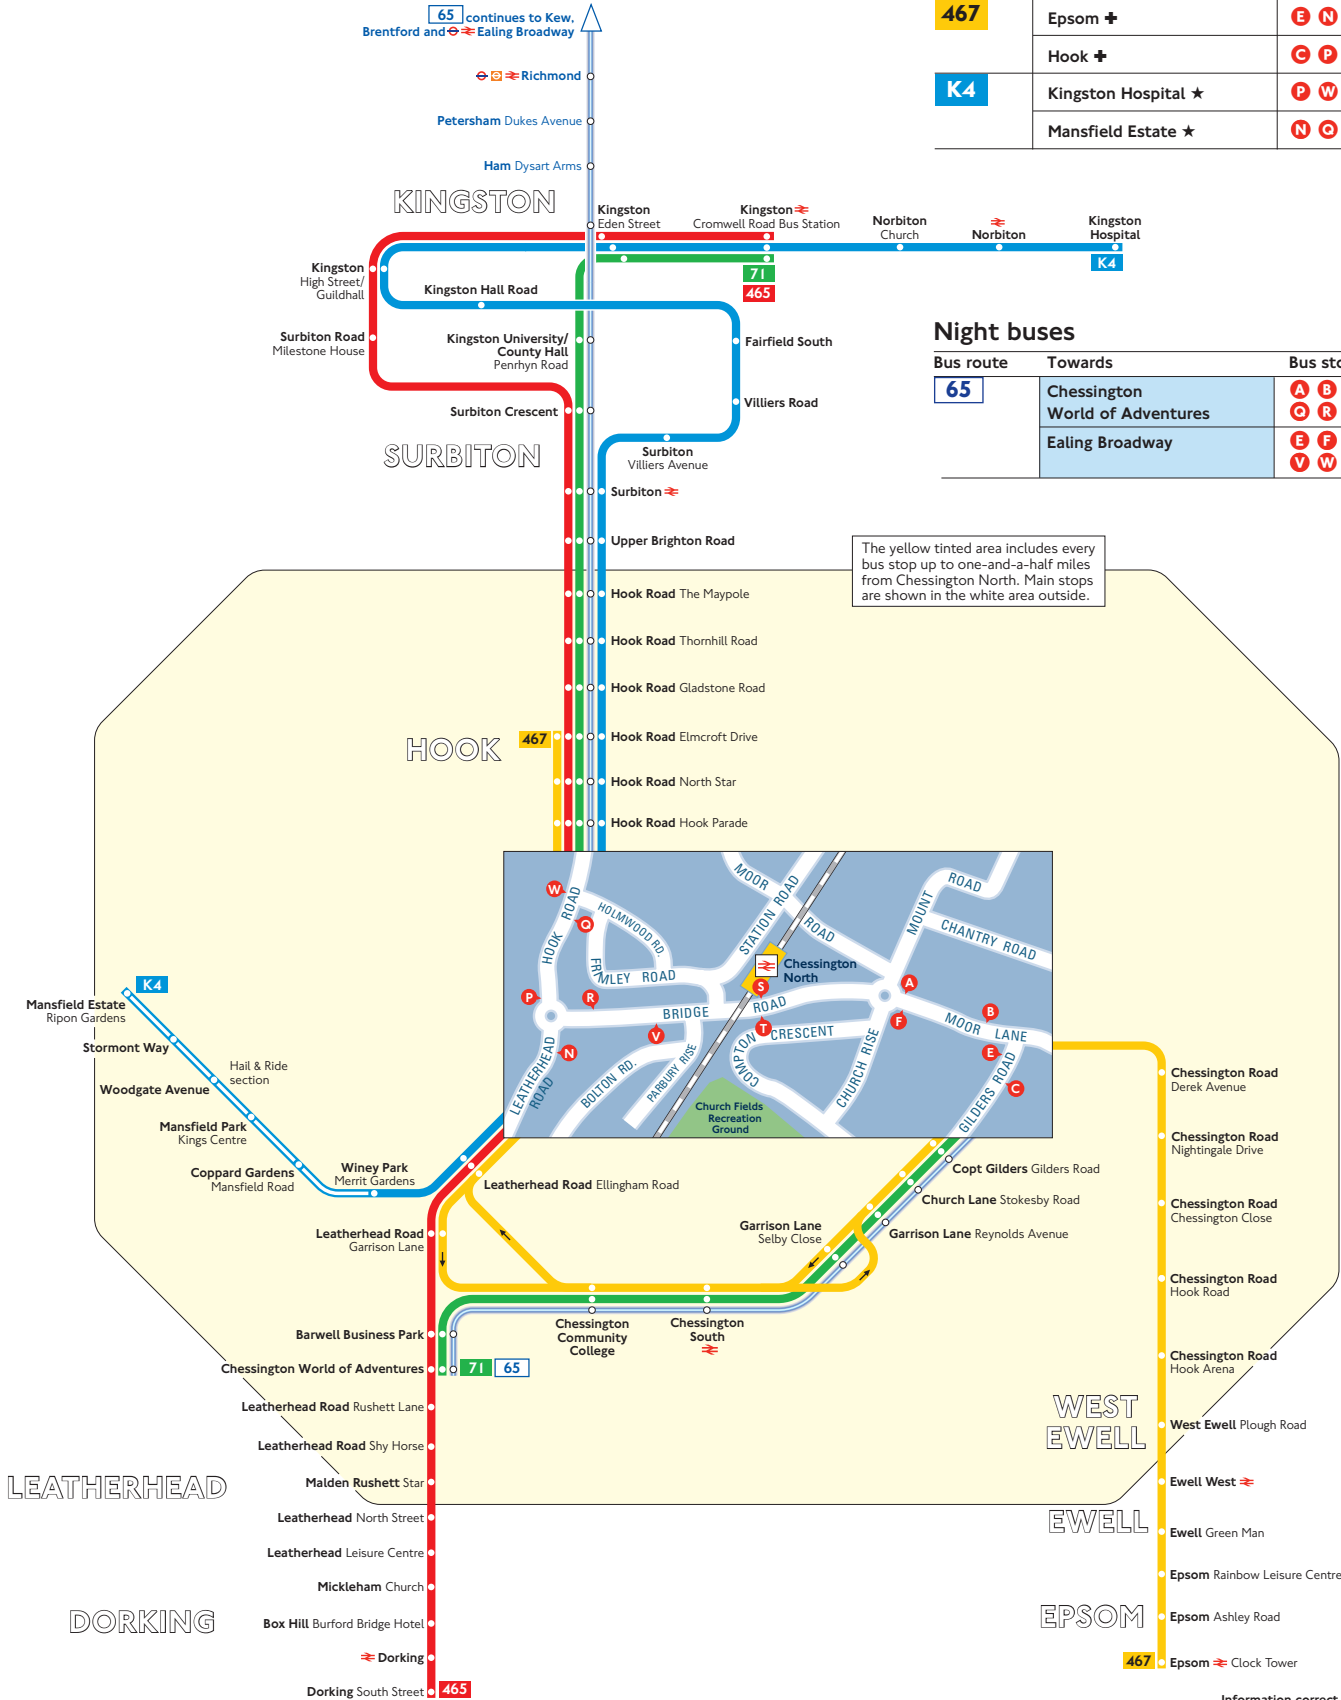

Buses from Chessington North

Key

-  Connections with London Underground
-  Connections with London Overground
-  Connections with National Rail
- ★ Mondays to Saturdays only
- ⊕ Mondays to Saturdays except evenings

 Red discs show the bus stop you need for your chosen bus service. Lettered discs **A** appear on the top of the bus stop in the street (see map of town centre in centre of diagram).

Route finder

Day buses

Bus route	Towards	Bus stops
71	Chessington World of Adventures	A B C Q R S
	Kingston	E F P T V W
465	Dorking	N Q
	Kingston	P W
467	Epsom ⊕	E N Q
	Hook ⊕	C P W
K4	Kingston Hospital ★	P W
	Mansfield Estate ★	N Q

Night buses

Bus route	Towards	Bus stops
65	Chessington World of Adventures	A B C Q R S
	Ealing Broadway	E F P T V W

The yellow tinted area includes every bus stop up to one-and-a-half miles from Chessington North. Main stops are shown in the white area outside.