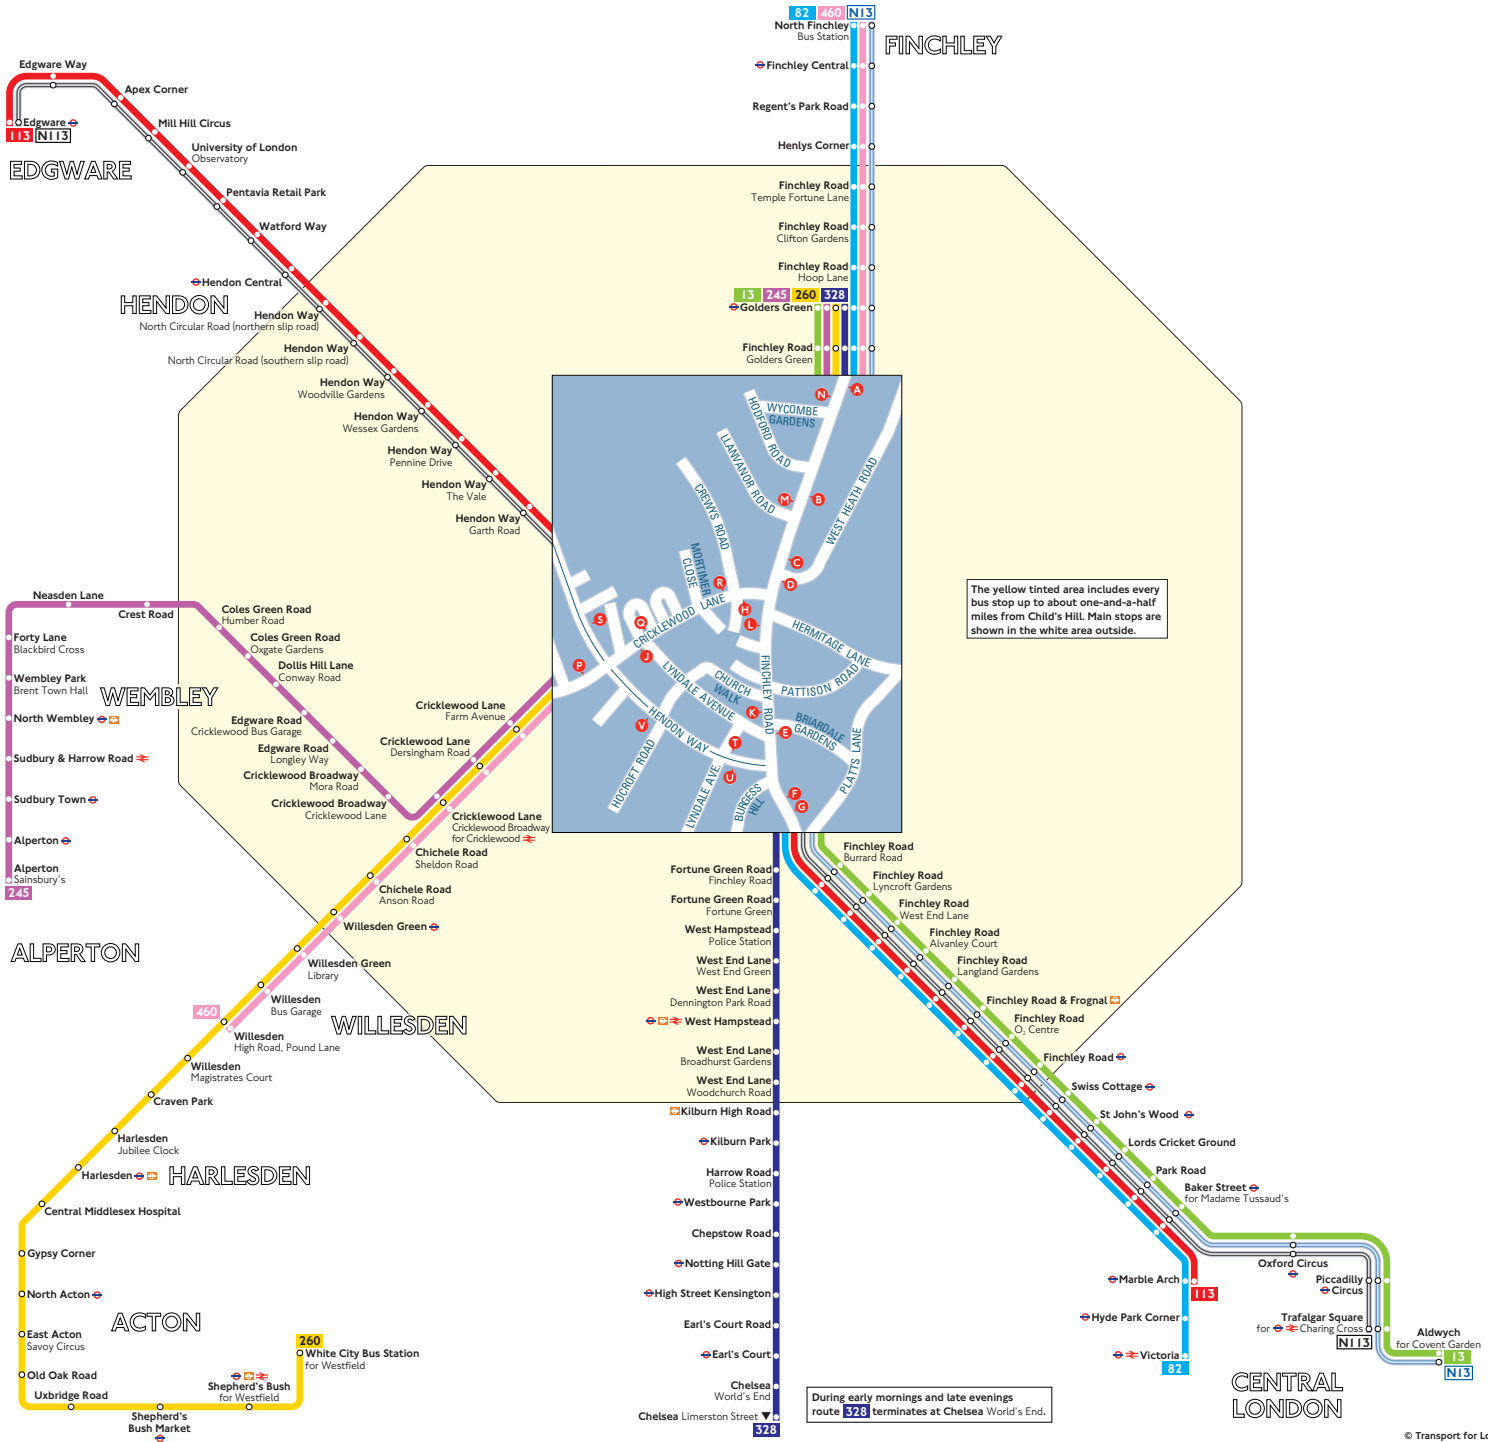

Buses from Child's Hill

Key

- 13** Day buses in black
- N13** Night buses in blue
- Connections with London Underground
- Connections with London Overground
- Connections with National Rail
- Not served early mornings or late evenings

A Red discs show the bus stop you need for your chosen bus service. The disc **A** appears on the top of the bus stop in the street (see map of town centre in centre of diagram).

Route finder

Day buses

Bus route	Towards	Bus stops
13	Aldwych	A B D E G
	Golders Green	K L M N
82	North Finchley	K L M N
	Victoria	A B D E G
113	Edgware	U V
	Marble Arch	G S T
245	Alperton	A B C H J
	Golders Green	M N P O R
260	Golders Green	M N P O R
	White City	A B C H J
328	Chelsea	A B D E F
	Golders Green	K L M N
460	North Finchley	M N P O R
	Willesden	A B C H J

Night buses

Bus route	Towards	Bus stops
N13	Aldwych	A B D E G
	North Finchley	K L M N
N113	Edgware	U V
	Trafalgar Square	G S T