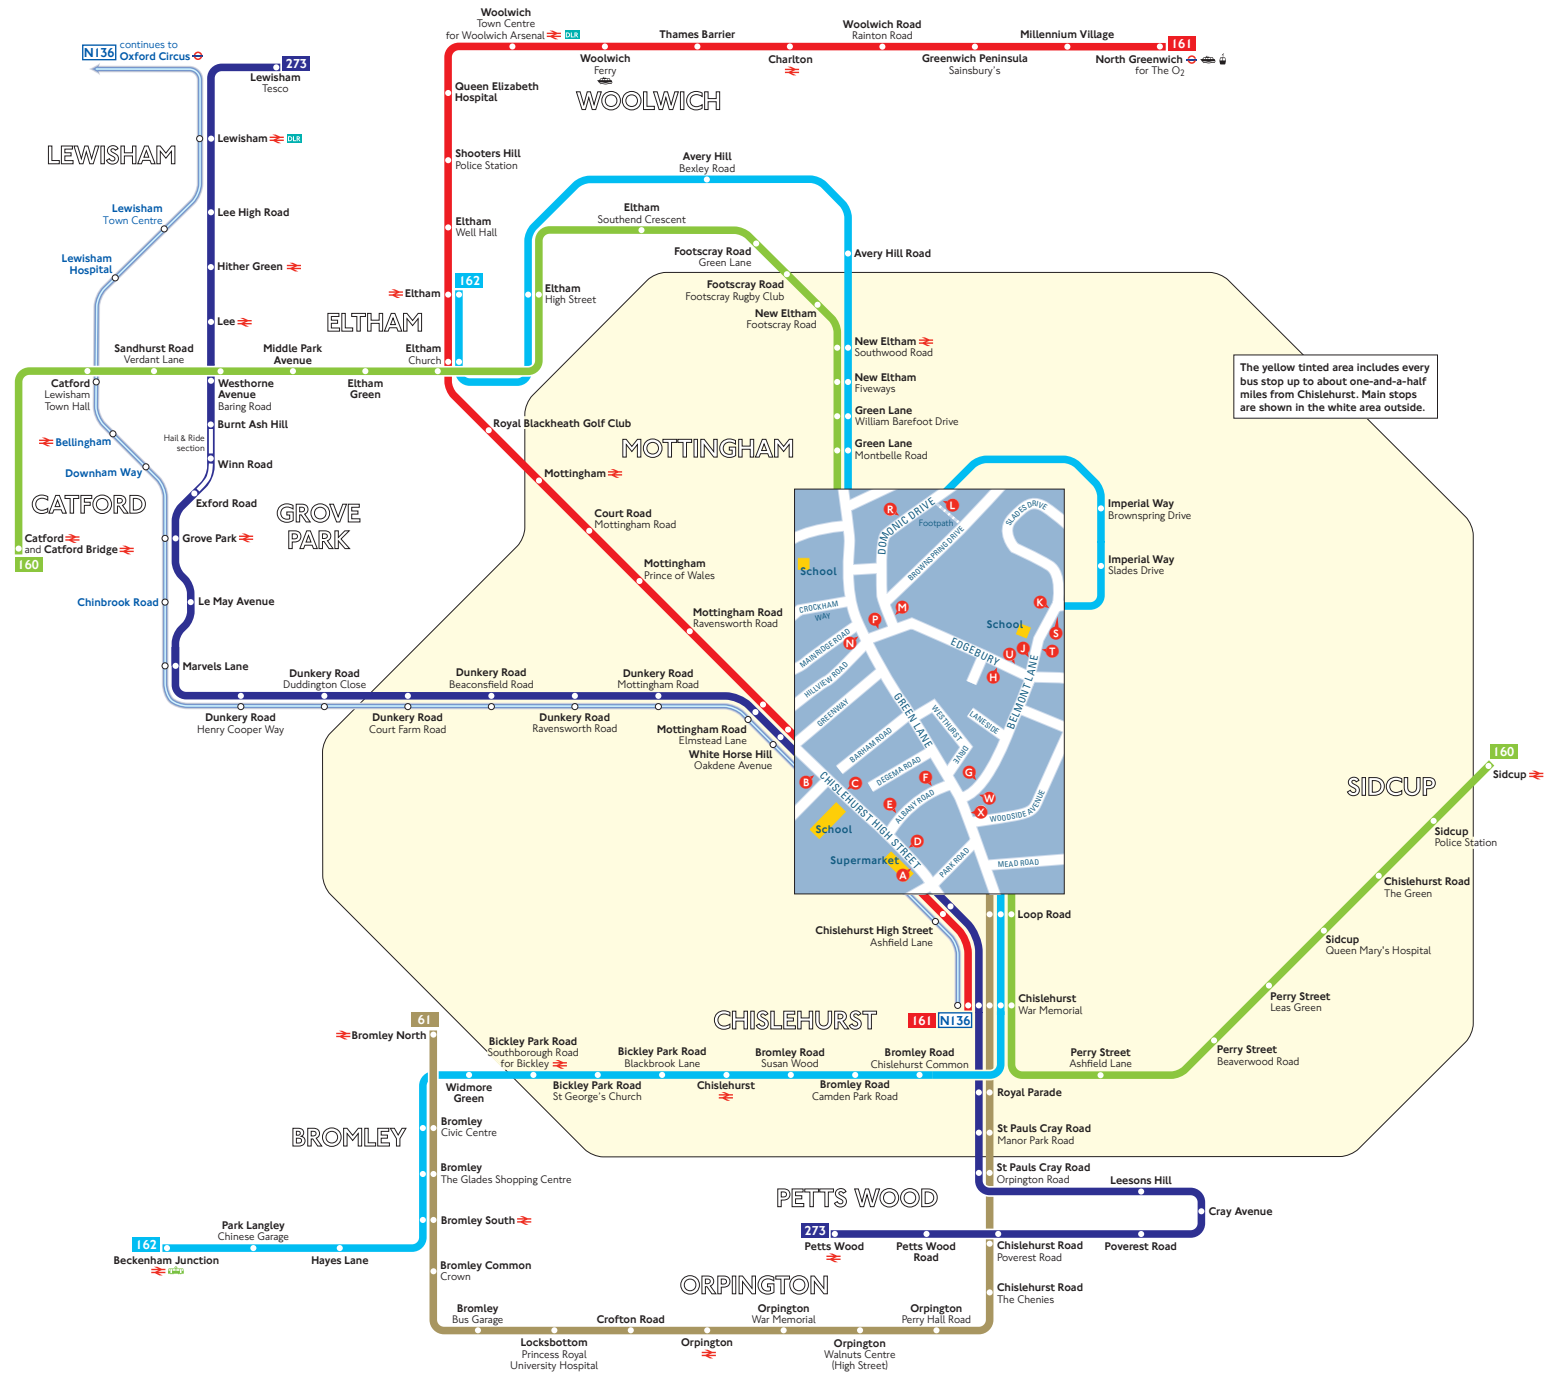

Buses from Chislehurst

Route finder

Day buses

Bus route	Towards	Bus stops
61	Bromley North	X
160	Catford	A E F G H N
	Sidcup	P U W
161	Chislehurst War Memorial	C D
	North Greenwich	A B
162	Beckenham Junction	P R S T W
	Eltham	A E F G J K L M N
273	Lewisham	A B
	Petts Wood	C D

Night buses

Bus route	Towards	Bus stops
N136	Chislehurst War Memorial	C D
	Oxford Circus	A B