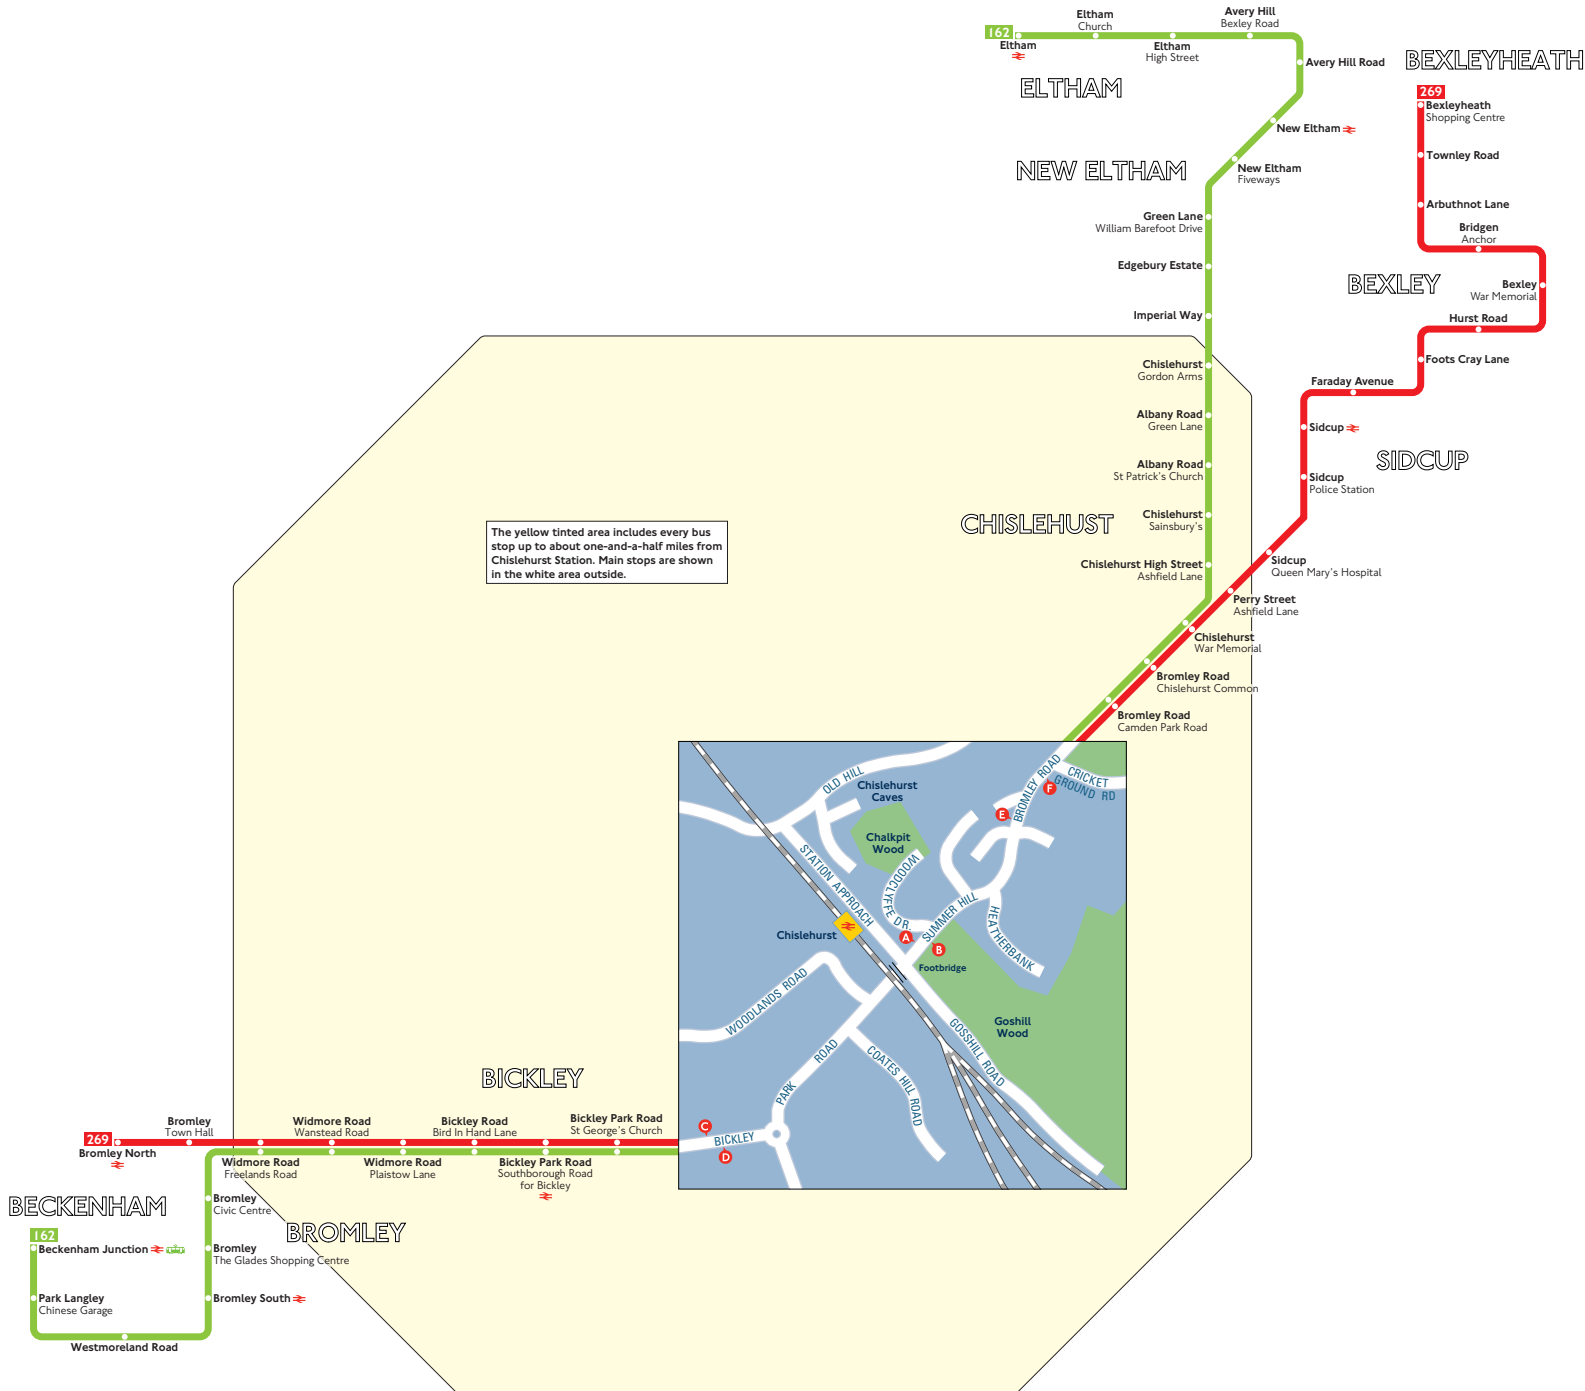

Buses from Chislehurst Station

Key

- Connections with National Rail
- Connections with Tramlink

Red discs show the bus stop you need for your chosen bus service. The disc **A** appears on the top of the bus stop in the street (see map of town centre in centre of diagram).

Route finder

Day buses

Bus route	Towards	Bus stops
162	Beckenham Junction	B D F
	Eltham	A C E
269	Bexleyheath	A C E
	Bromley North	B D F