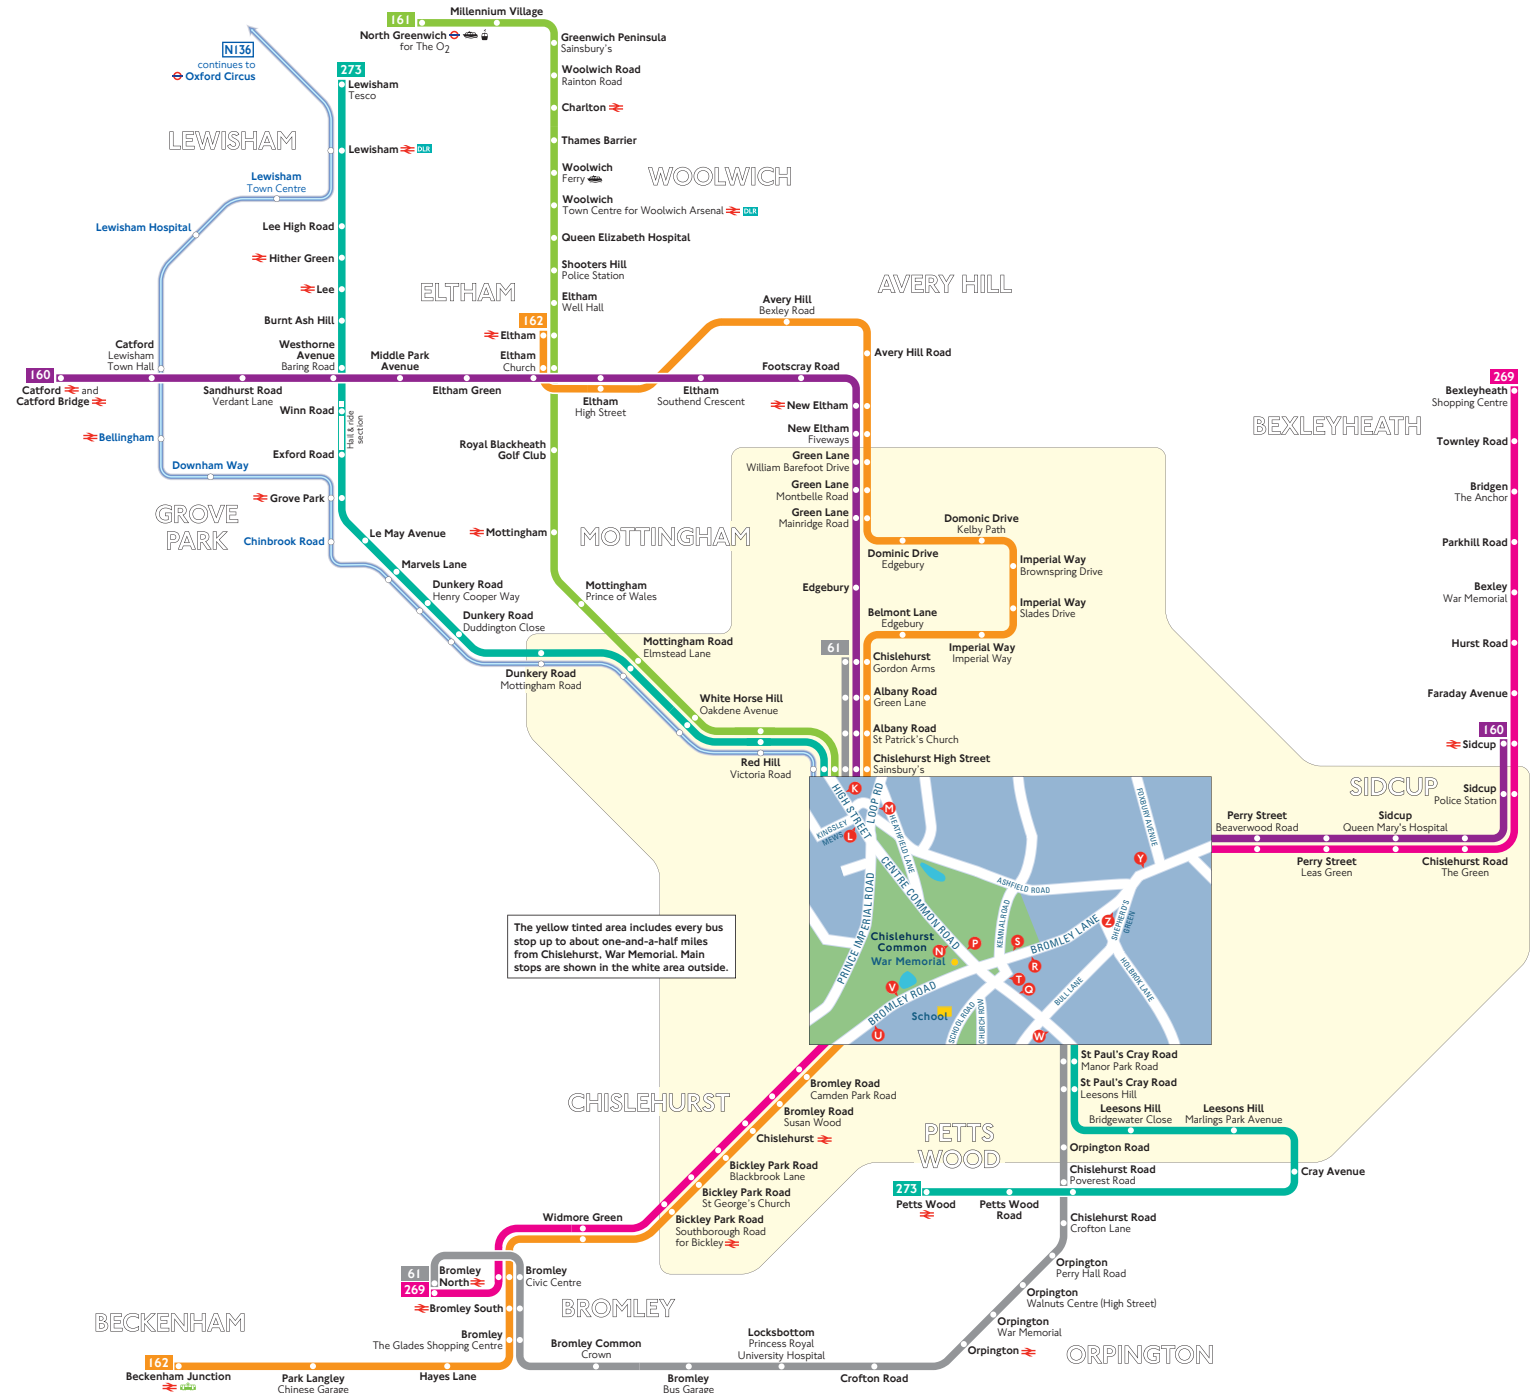

Buses from Chislehurst War Memorial

Route finder

Day buses

Bus route	Towards	Bus stops
61	Bromley	M P G
	Chislehurst Gordon Arms	L N W
160	Catford	L N R Z
	Sidcup	M P S Y
161	North Greenwich	L N T
162	Beckenham Junction	M P U
	Eltham	L N V
269	Bromley	R U Z
	Bexleyheath	S V Y
273	Lewisham	L N W
	Petts Wood	K P Q

Night buses

Bus route	Towards	Bus stops
N136	Oxford Circus	L N T