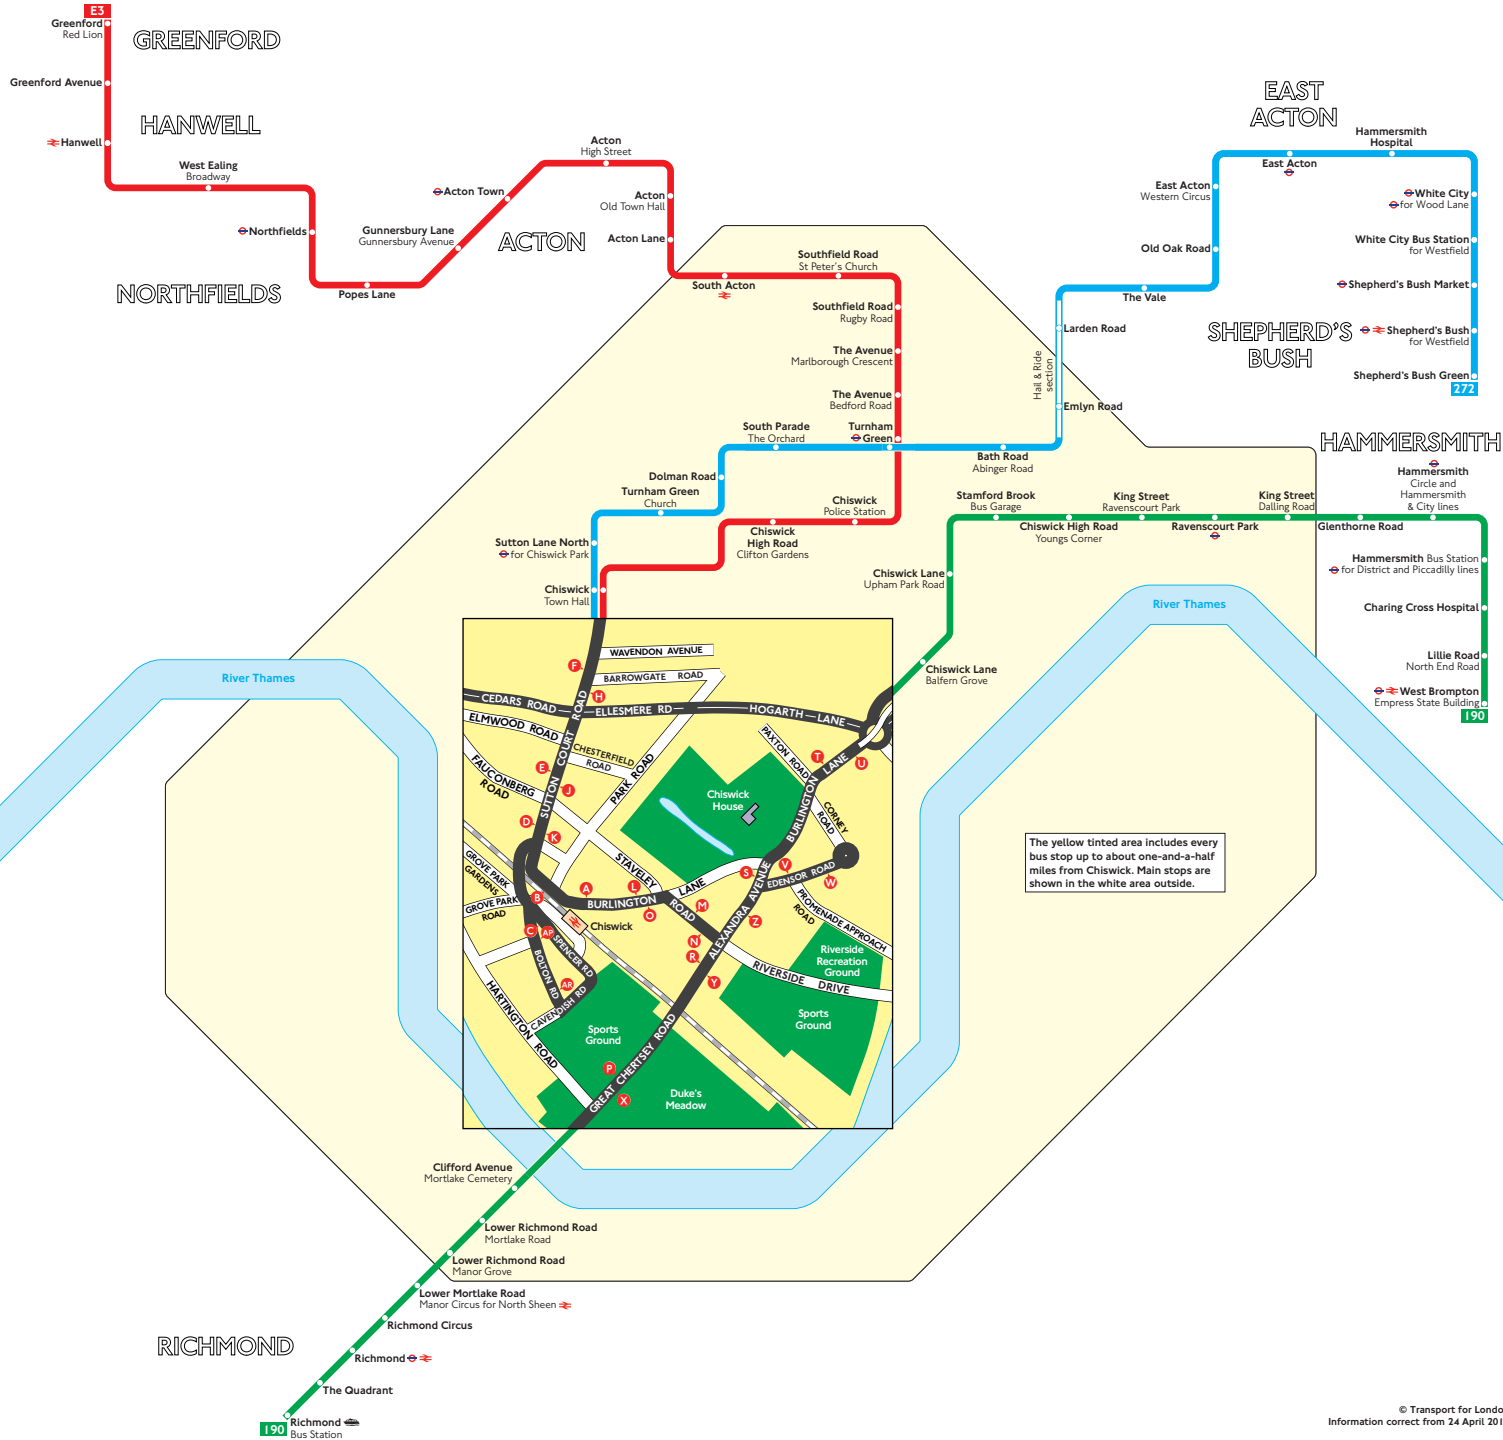

Buses from Chiswick

Key

- Connections with Underground
- Connections with National Rail
- Connections with river boats

A

Red discs show the bus stop you need for your chosen bus service. The disc appears on the top of the bus stop in the street (see map of town centre in centre of diagram).

Route finder

Day buses

Bus route	Towards	Bus stop
190	Richmond	U X Y Z
	West Brompton	P R S T
272	Shepherd's Bush Green	A B C D E F
E3	Greenford	B D E F N O W Z