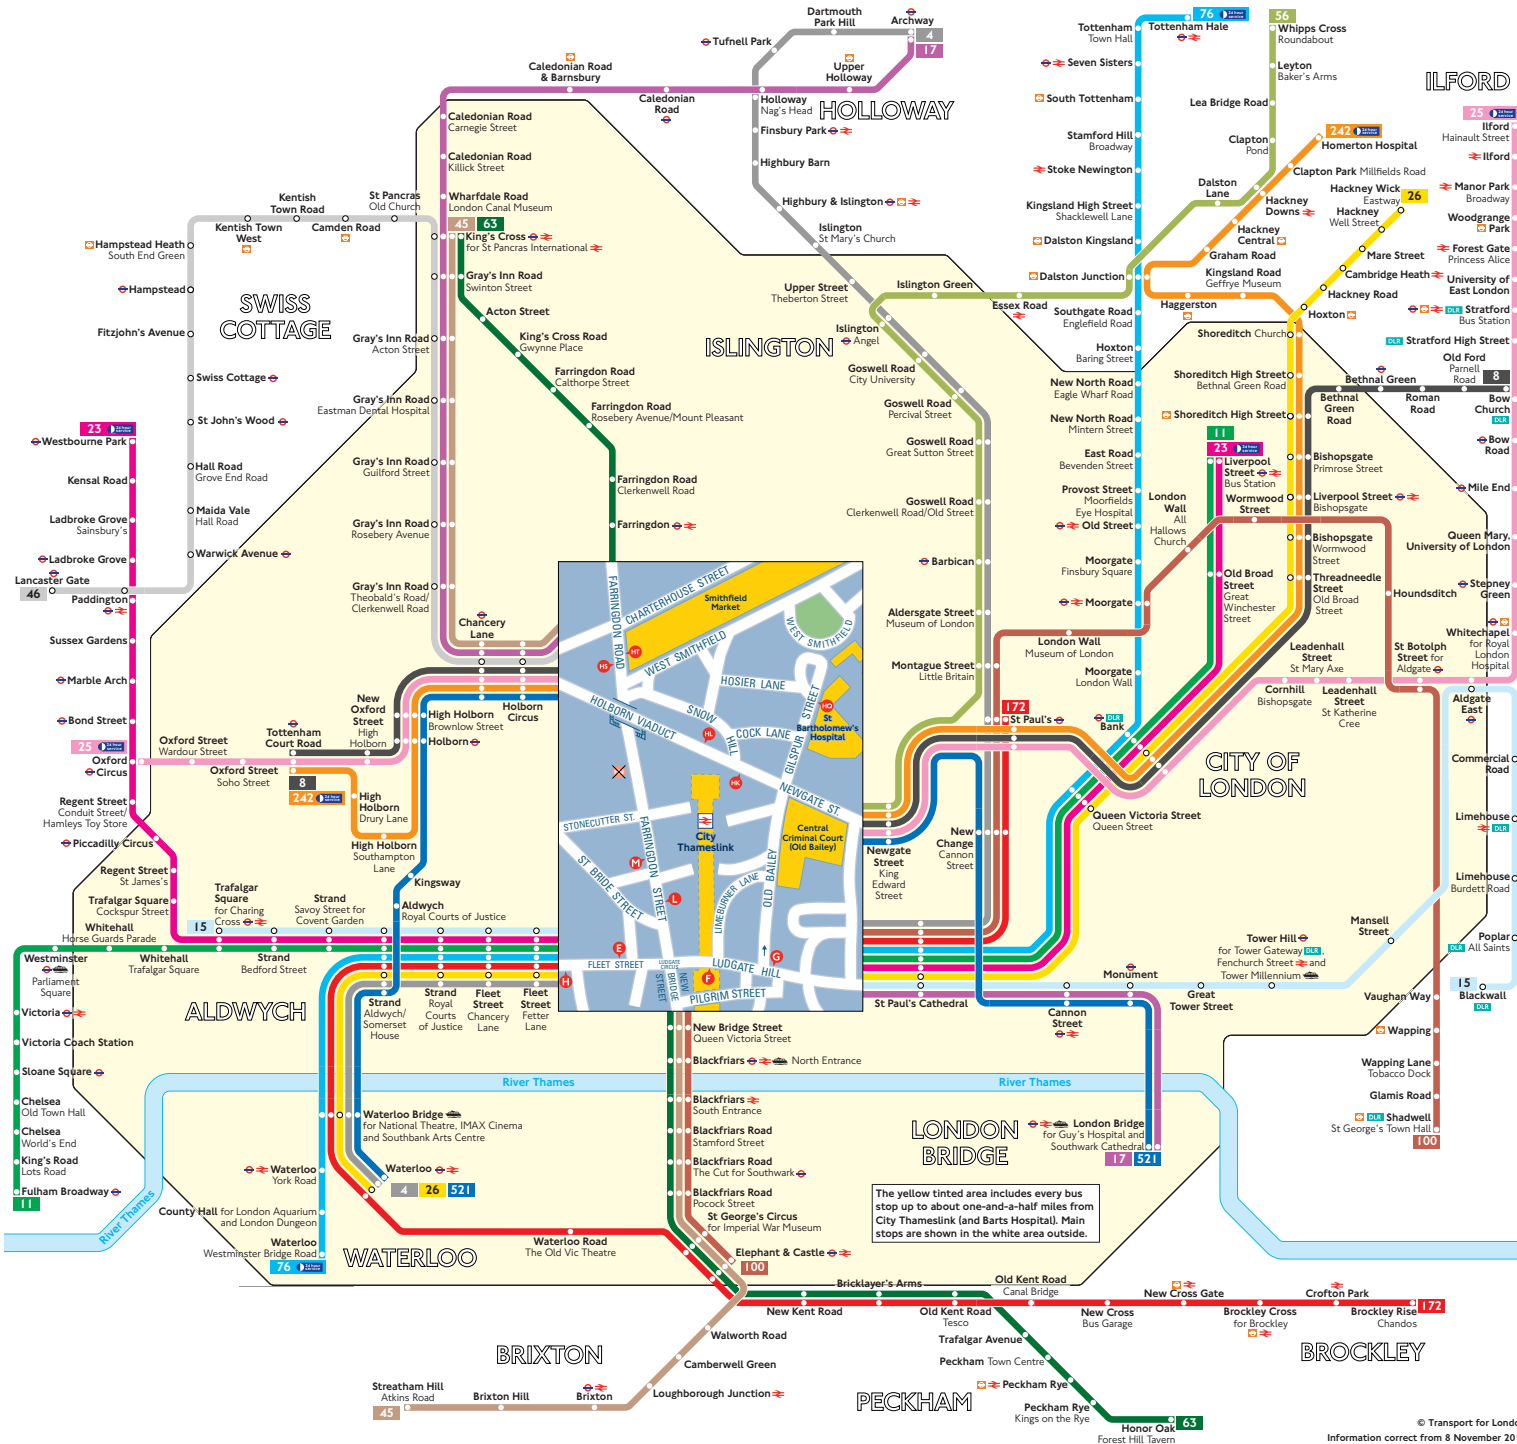

Buses from City Thameslink (and Barts Hospital)

Key

- Connections with London Underground
- Connections with London Underground
- Connections with National Rail
- Connections with Docklands Light Railway
- Connections with river boats
- Mondays to Fridays only

Red discs show the bus stop you need for your chosen bus service. The disc appears on the top of the bus stop in the street (see map of town centre in centre of diagram).

Route finder

Day buses including 24-hour services

Bus route	Towards	Bus stops
4	Archway	
8	Waterloo	
11	Bow Church	
15	Tottenham Court Road	
17	Fulham Broadway	
23	Liverpool Street	
25	Blackwall	
26	Trafalgar Square	
45	Archway	
46	London Bridge	
56	Liverpool Street	
63	Westbourne Park	
76	Oxford Circus	
100	Hackney Wick	
172	Waterloo	
242	King's Cross	
521	Waterloo	

Night buses

For night bus information, please see separate poster