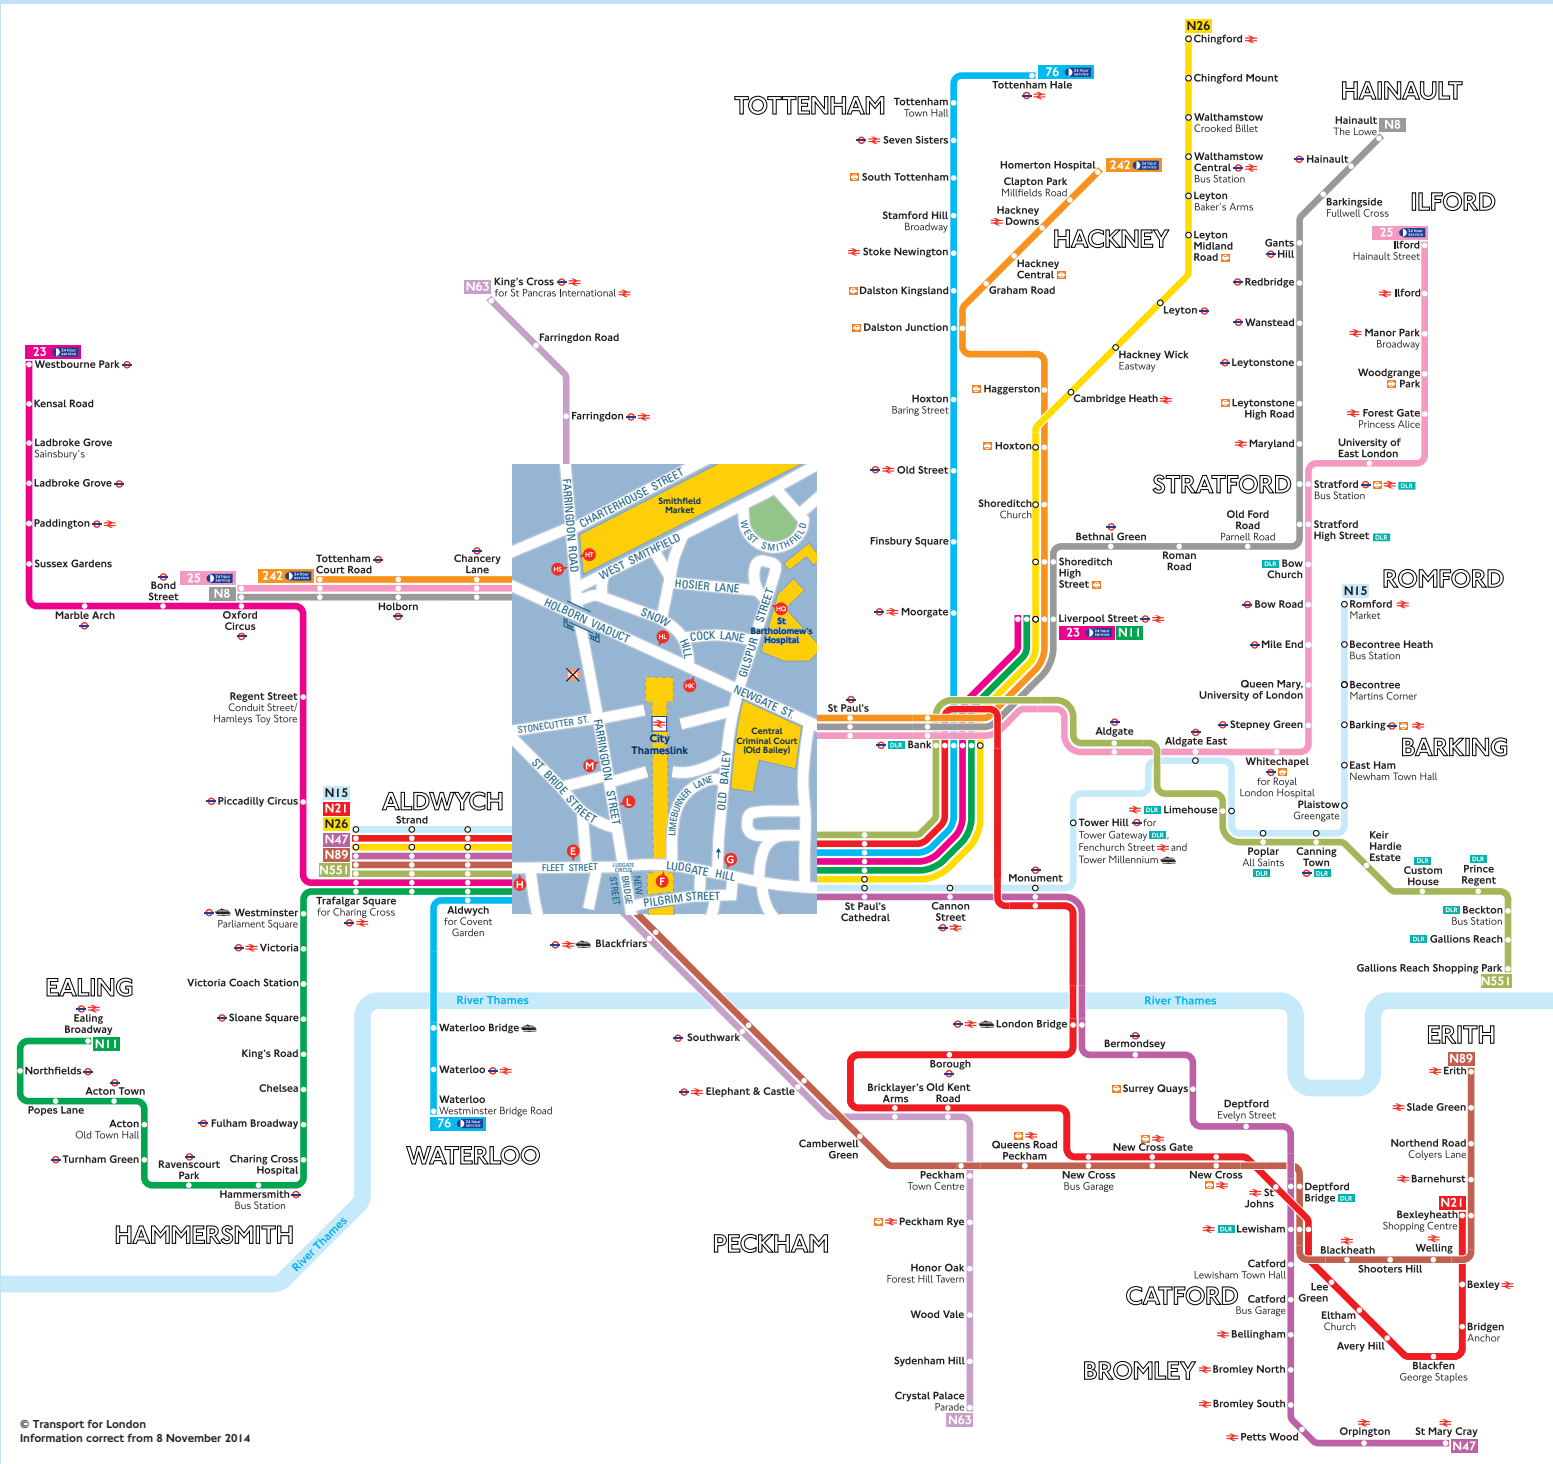

# Night buses from City Thameslink (and Barts Hospital)

## Key

- Connections with London Underground
- Connections with London Overground
- Connections with National Rail
- Connections with Docklands Light Railway
- Connections with river boats
- Mondays to Fridays only

**A** Red discs show the bus stop you need for your chosen bus service. The disc appears on the top of the bus stop in the street (see map of town centre in centre of diagram).

### Night buses including 24-hour services

Bus route	Towards	Bus stops
<b>23</b>	Liverpool Street	
	Westbourne Park	
<b>25</b>	Ilford	
	Oxford Circus	
<b>76</b>	Tottenham Hale	
	Waterloo	
<b>242</b>	Homerton Hospital	
	Tottenham Court Road	
<b>N8</b>	Hainault	
	Oxford Circus	
<b>N11</b>	Ealing Broadway	
	Liverpool Street	
<b>N15</b>	Romford	
	Trafalgar Square	
<b>N21</b>	Bexleyheath	
	Trafalgar Square	
<b>N26</b>	Chingford	
	Trafalgar Square	
<b>N47</b>	St Mary Cray	
	Trafalgar Square	
<b>N63</b>	Crystal Palace	
	King's Cross	
<b>N89</b>	Erith	
	Trafalgar Square	
<b>N551</b>	Gallions Reach Shopping Park	
	Trafalgar Square	