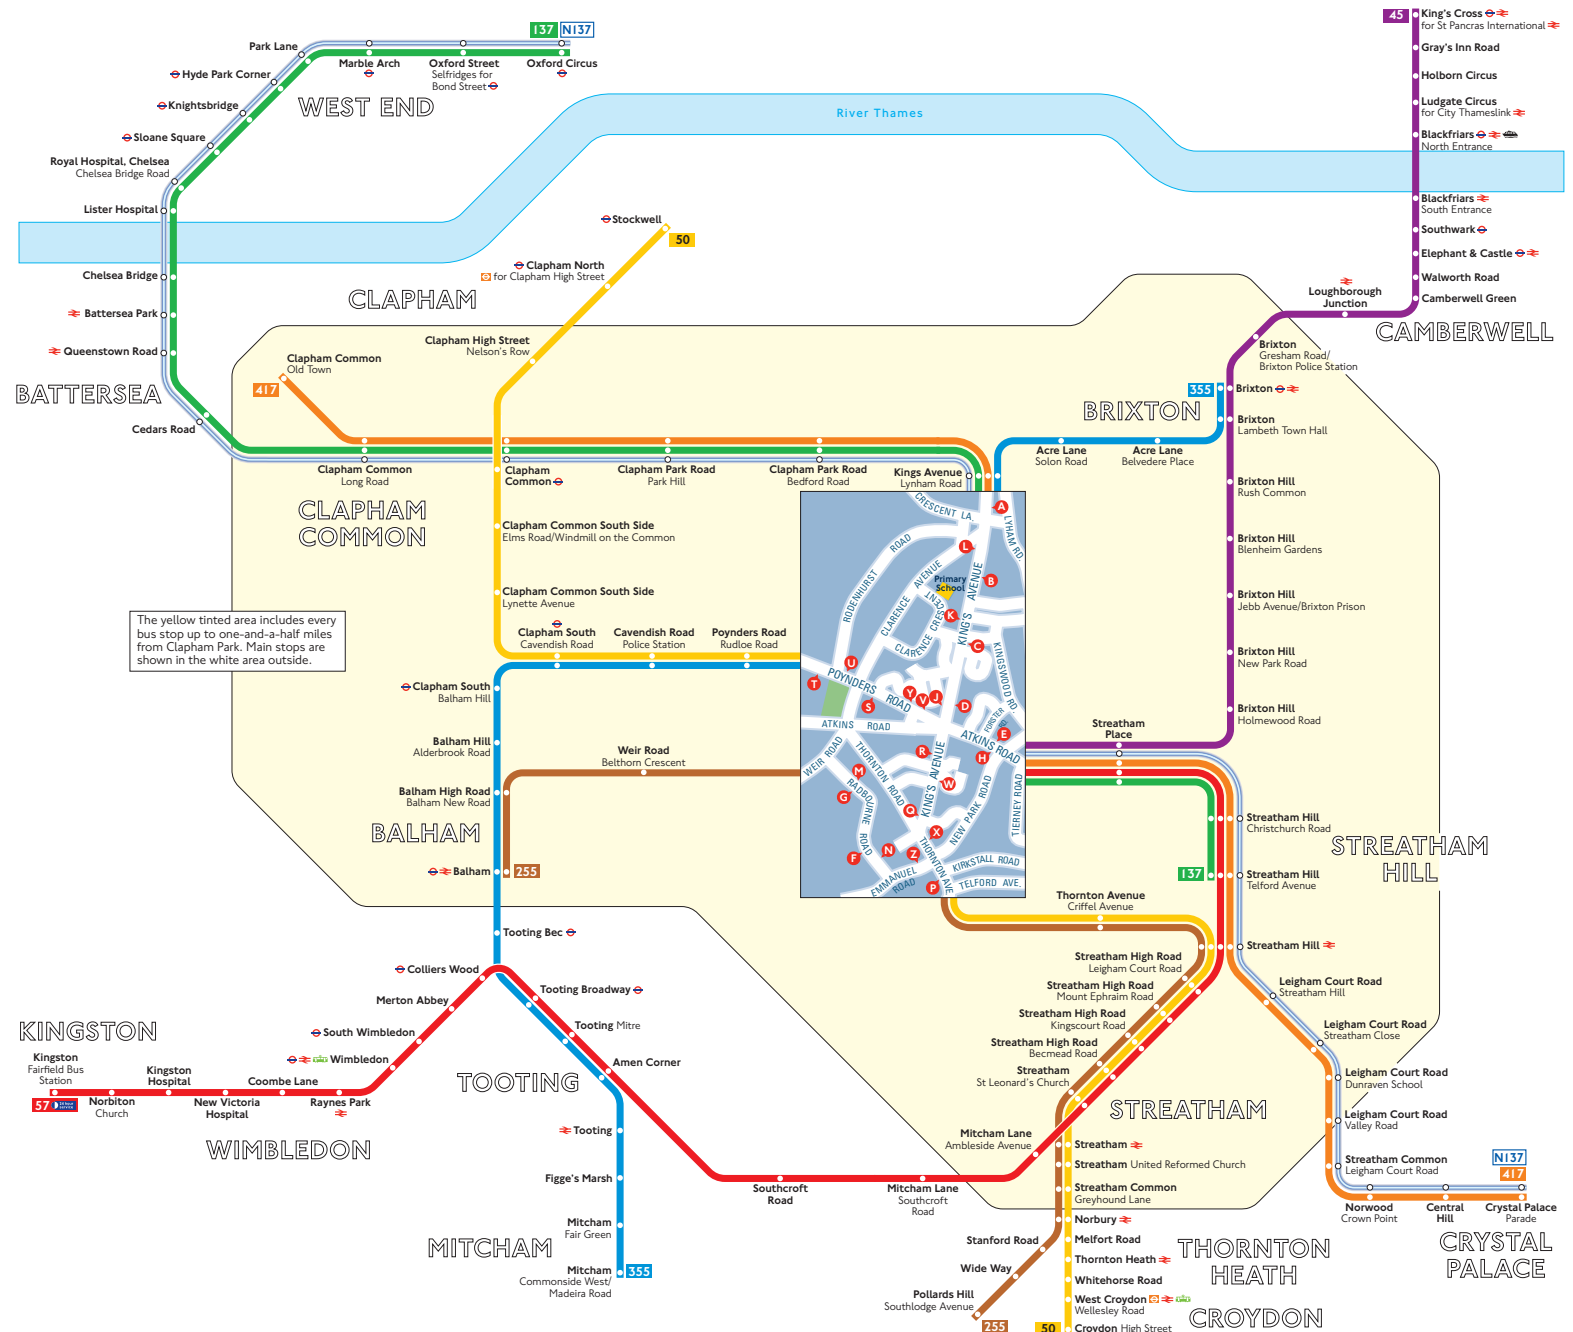

Buses from Clapham Park

Key

- Connections with London Underground
- Connections with London Overground
- Connections with National Rail
- Connections with Tramlink
- Connections with river boats

Red discs show the bus stop you need for your chosen bus service. The disc **A** appears on the top of the bus stop in the street (see map of town centre in centre of diagram).

Route finder

Day buses including 24-hour services

Bus route	Towards	Bus stops
45	King's Cross	E V
50	Croydon	U W X Y
	Stockwell	P O R S T
57	Kingston	E V
137	Oxford Circus	H J K L
	Streatham Hill	A B C D E
255	Balham	F G P
	Pollards Hill	M N Z
355	Brixton	J K L U V
	Mitcham	A B C D S T
417	Crystal Palace	A B C D E
	Clapham Common	H J K L

Night buses

Bus route	Towards	Bus stops
N137	Crystal Palace	A B C D E
	Oxford Circus	H J K L