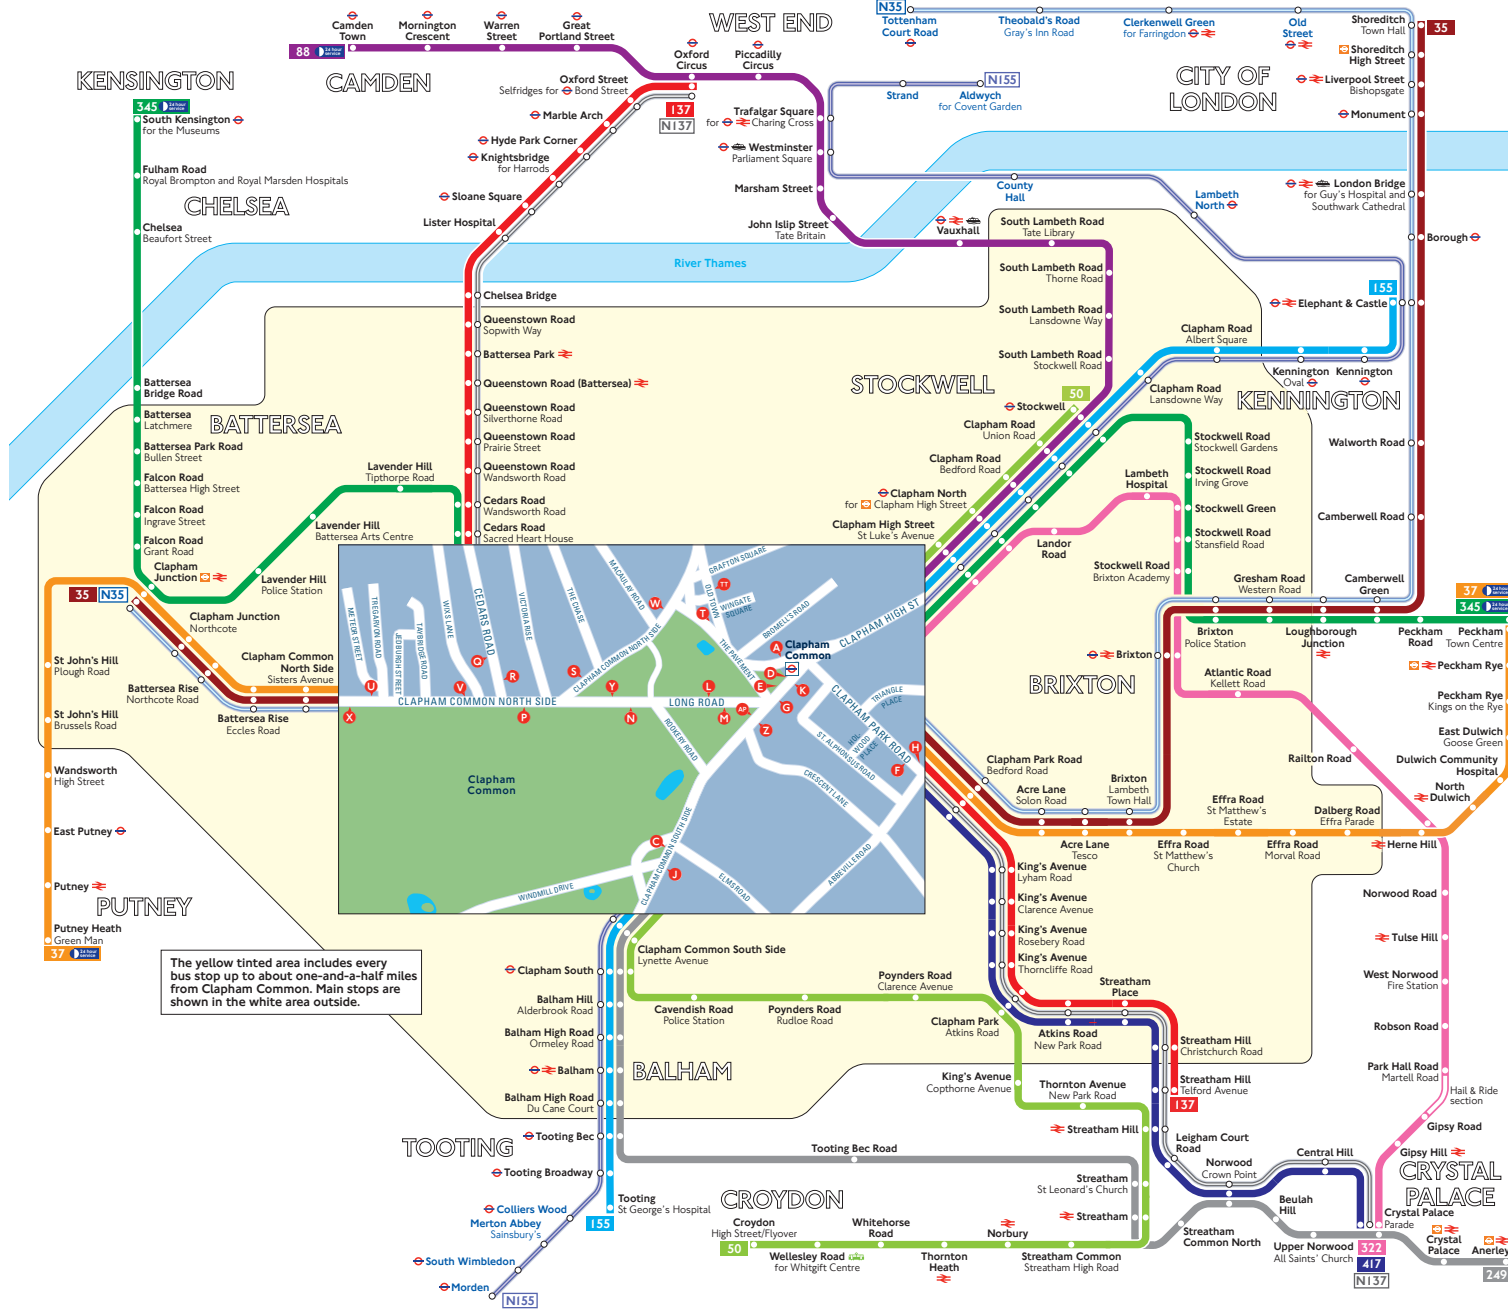

Buses from Clapham Common

Key

- 35 Day buses in black
- N35 Night buses in blue
- Connections with London Underground
- Connections with London Overground
- Connections with National Rail
- Connections with river boats
- Connections with Tramlink

Red discs show the bus stop you need for your chosen bus service. The disc **A** appears on the top of the bus stop in the street (see map of town centre in centre of diagram).

Route finder

Day buses including 24-hour services

Bus route	Towards	Bus stops
35	Clapham Junction	F K M N P X
	Shoreditch	E H L U V Y
37	Peckham	E H L U V Y
	Putney Heath	F K M N P X
50	Croydon	G J
	Stockwell	C D
88	Camden Town	D T
	Oxford Circus	F K M N O
137	Streatham Hill	A H R S W
	Elephant & Castle	C D
155	Tooting	G J
	Anerley	I T Z
322	Crystal Palace	E T
	Peckham	E L R Y
345	South Kensington	K M N O
	Crystal Palace	A H T

Night buses

Bus route	Towards	Bus stops
N35	Clapham Junction	F K M N P X
	Tottenham Court Road	E H L U V Y
N137	Crystal Palace	A H R S W
	Oxford Circus	F K M N O
N155	Aldwych	C D
	Morden	G J