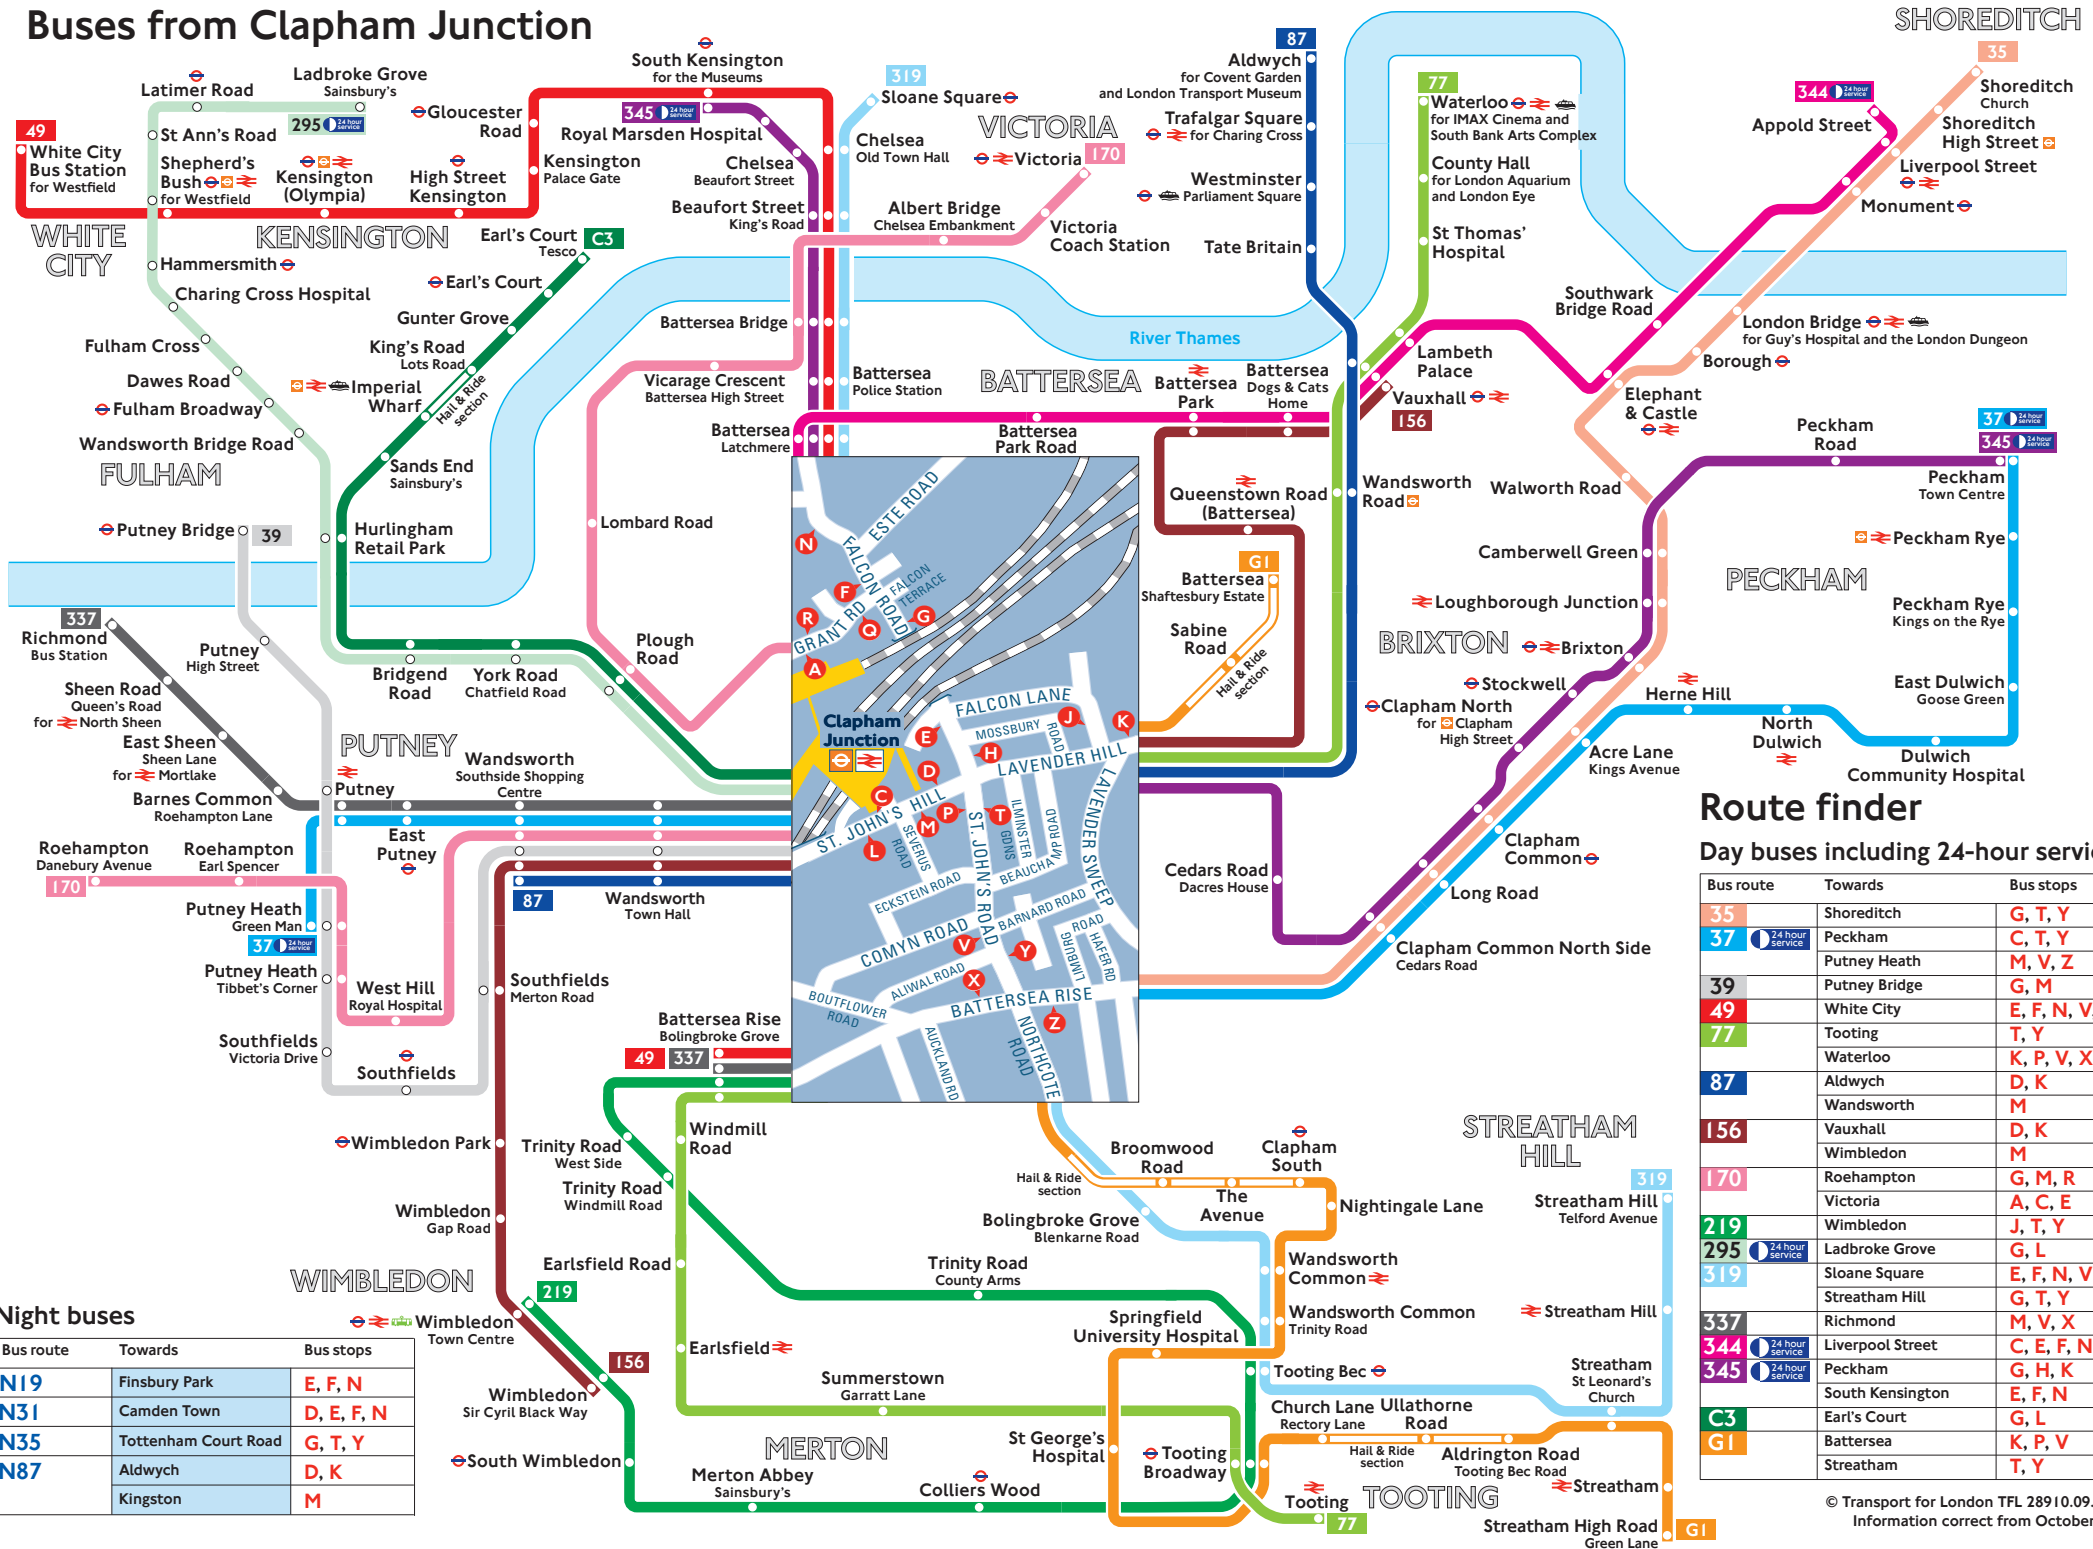

Buses from Clapham Junction

Route finder

Day buses including 24-hour services

Bus route	Towards	Bus stops
35	Shoreditch	G, T, Y
37	Peckham	C, T, Y
	Putney Heath	M, V, Z
39	Putney Bridge	G, M
49	White City	E, F, N, V, X
77	Tooting	T, Y
	Waterloo	K, P, V, X
87	Aldwych	D, K
	Wandsworth	M
156	Vauxhall	D, K
	Wimbledon	M
170	Roehampton	G, M, R
	Victoria	A, C, E
219	Wimbledon	J, T, Y
295	Ladbroke Grove	G, L
319	Sloane Square	E, F, N, V
	Streatham Hill	G, T, Y
337	Richmond	M, V, X
344	Liverpool Street	C, E, F, N
345	Peckham	G, H, K
	South Kensington	E, F, N
C3	Earl's Court	G, L
GI	Battersea	K, P, V
	Streatham	T, Y

Night buses

Bus route	Towards	Bus stops
N19	Finsbury Park	E, F, N
N31	Camden Town	D, E, F, N
N35	Tottenham Court Road	G, T, Y
N87	Aldwych	D, K
	Kingston	M