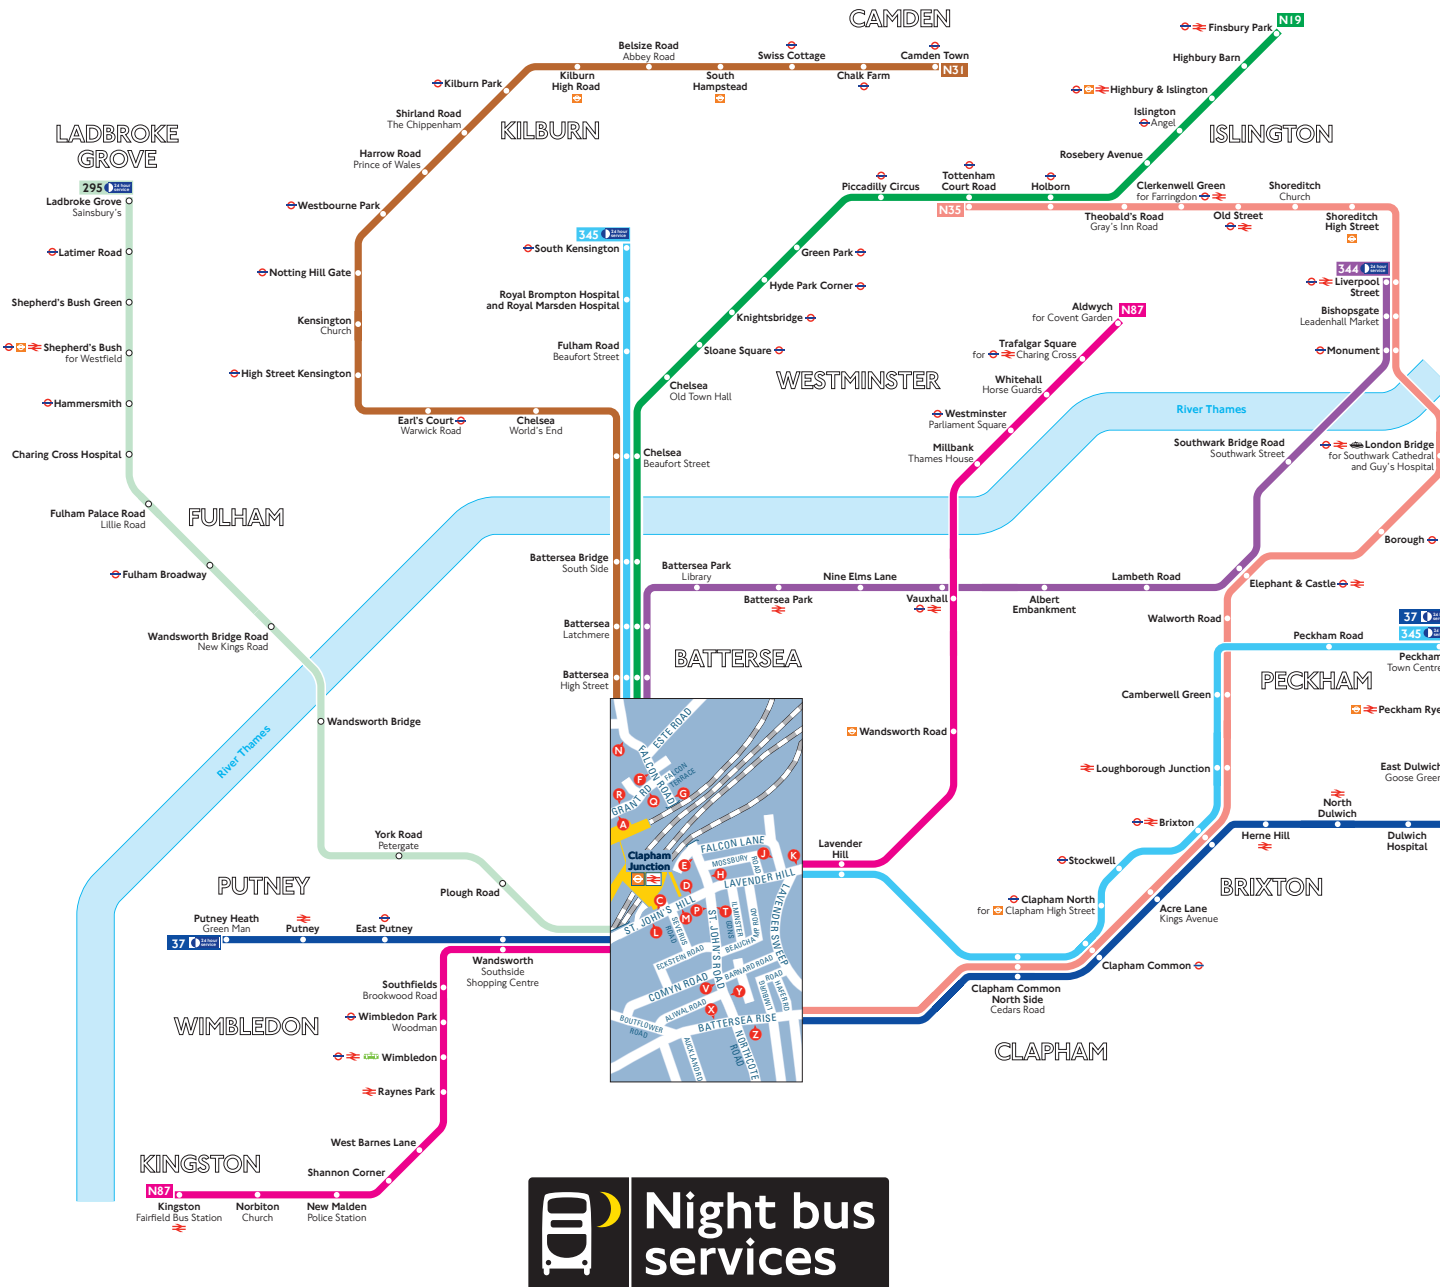

# Night buses from Clapham Junction

## Route finder

### Night buses including 24-hour services

Bus route	Towards	Bus stops
<b>37</b>	Peckham	<b>C T Y</b>
	Putney Heath	<b>M V Z</b>
<b>295</b>	Ladbroke Grove	<b>G L</b>
<b>344</b>	Liverpool Street	<b>C E F N</b>
<b>345</b>	Peckham	<b>G H K</b>
	South Kensington	<b>E F N</b>
<b>N19</b>	Finsbury Park	<b>E F N</b>
<b>N31</b>	Camden Town	<b>D E F N</b>
<b>N35</b>	Tottenham Court Road	<b>G T Y</b>
<b>N87</b>	Aldwych	<b>D K</b>
	Kingston	<b>M</b>

### Day buses

For day bus information, please see separate poster