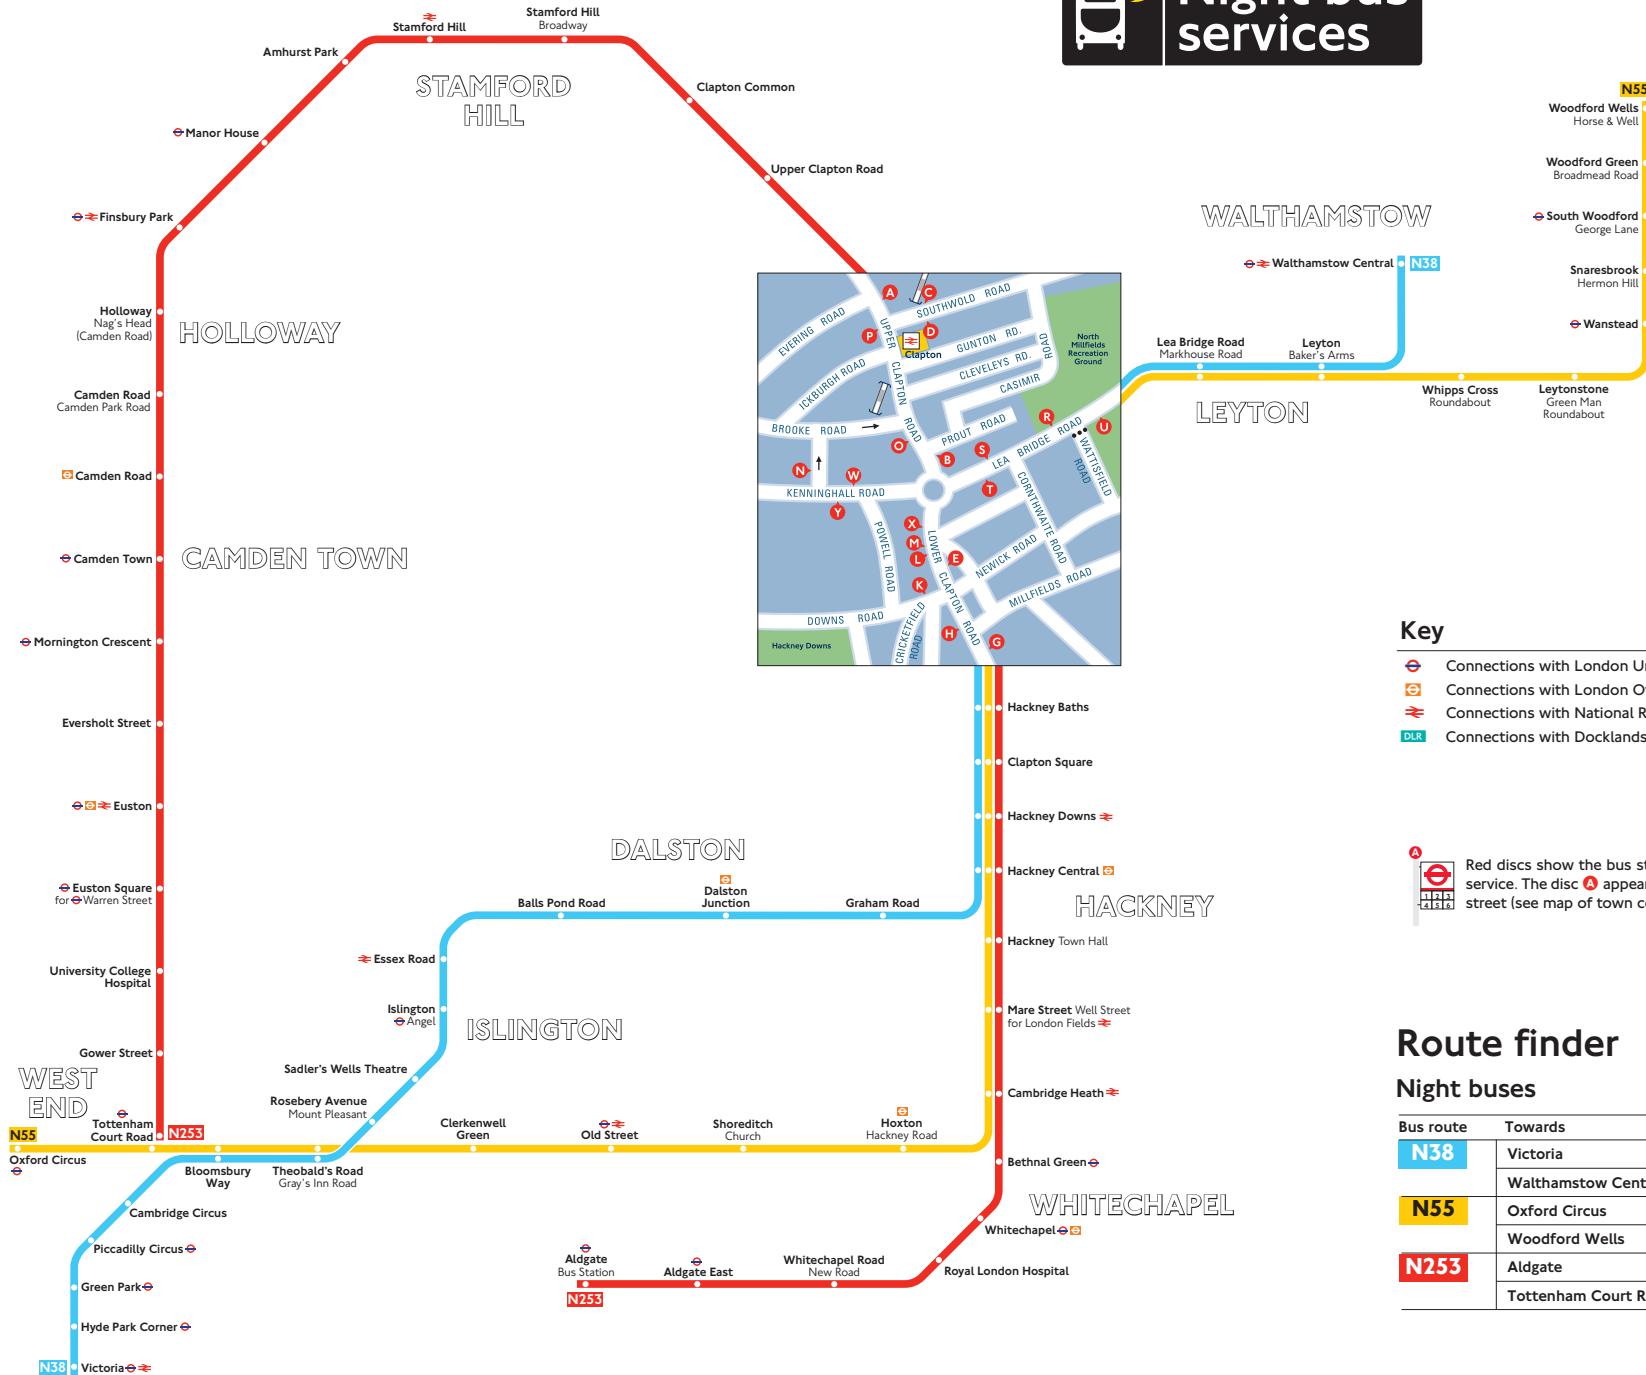

Night buses from Clapton

Key

- Connections with London Underground
- Connections with London Overground
- Connections with National Rail
- Connections with Docklands Light Railway

Red discs show the bus stop you need for your chosen bus service. The disc **A** appears on the top of the bus stop in the street (see map of town centre in centre of diagram).

Route finder

Night buses

Bus route	Towards	Bus stops
N38	Victoria	E G T U
	Walthamstow Central	H L R S
N55	Oxford Circus	E G T U
	Woodford Wells	H L R S
N253	Aldgate	A B E G
	Tottenham Court Road	H M O P