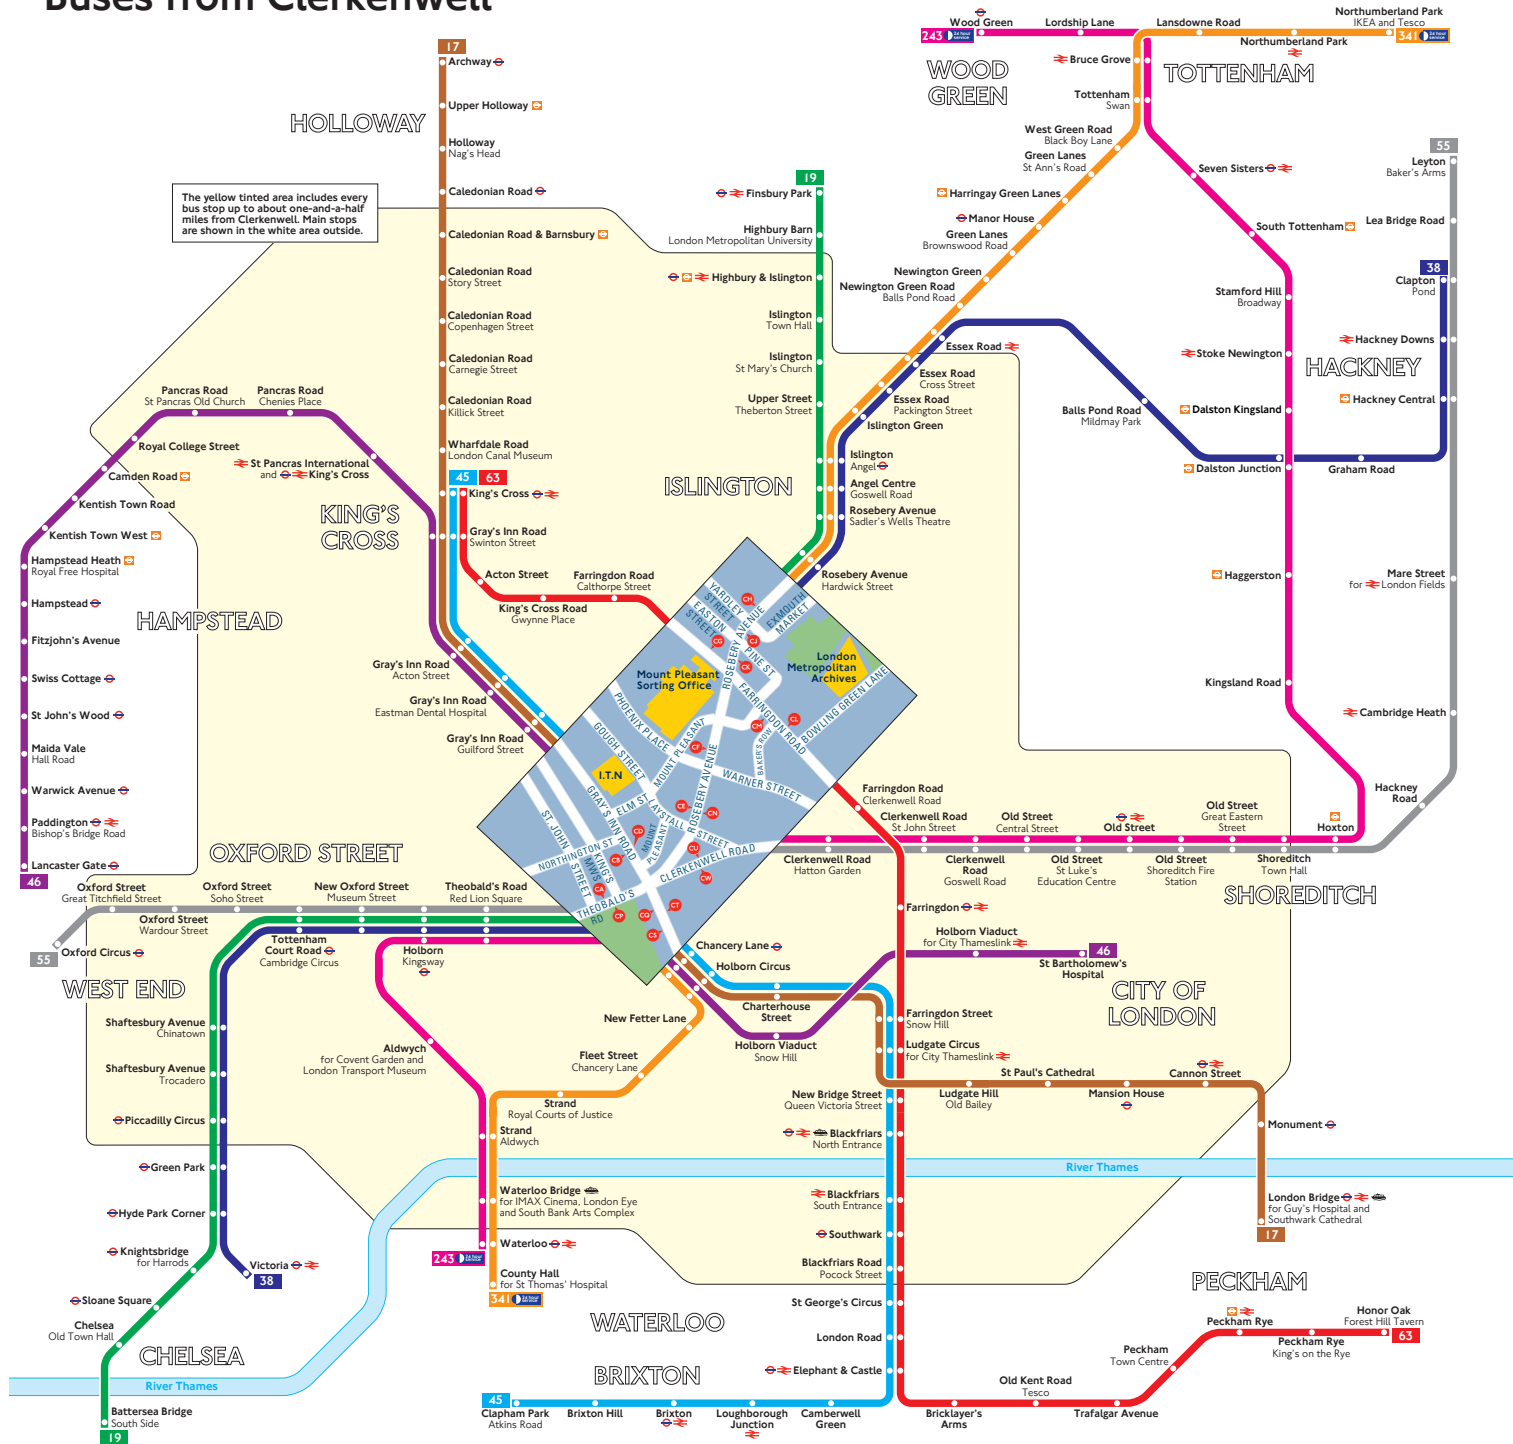

# Buses from Clerkenwell

## Route finder

### Day buses including 24-hour services

Bus route	Towards	Bus stops
17	Archway	CB CO
	London Bridge	CD CT
19	Battersea Bridge	CK CN CP
	Finsbury Park	CA CE CF CH
38	Clapton	CA CE CF CH
	Victoria	CK CN CP
45	Clapham Park	CD CT
	King's Cross	CB CO
46	Lancaster Gate	CB CO
	St Bartholomew's Hospital	CD CT
55	Leyton	CA CU
	Oxford Circus	CF CW
63	Honor Oak	CG CL
	King's Cross	CH
243	Waterloo	CP CW
	Wood Green	CA CU
341	County Hall	CJ CN CT
	Northumberland Park	CE CF CH CS

### Night buses

For night bus information, please see separate poster