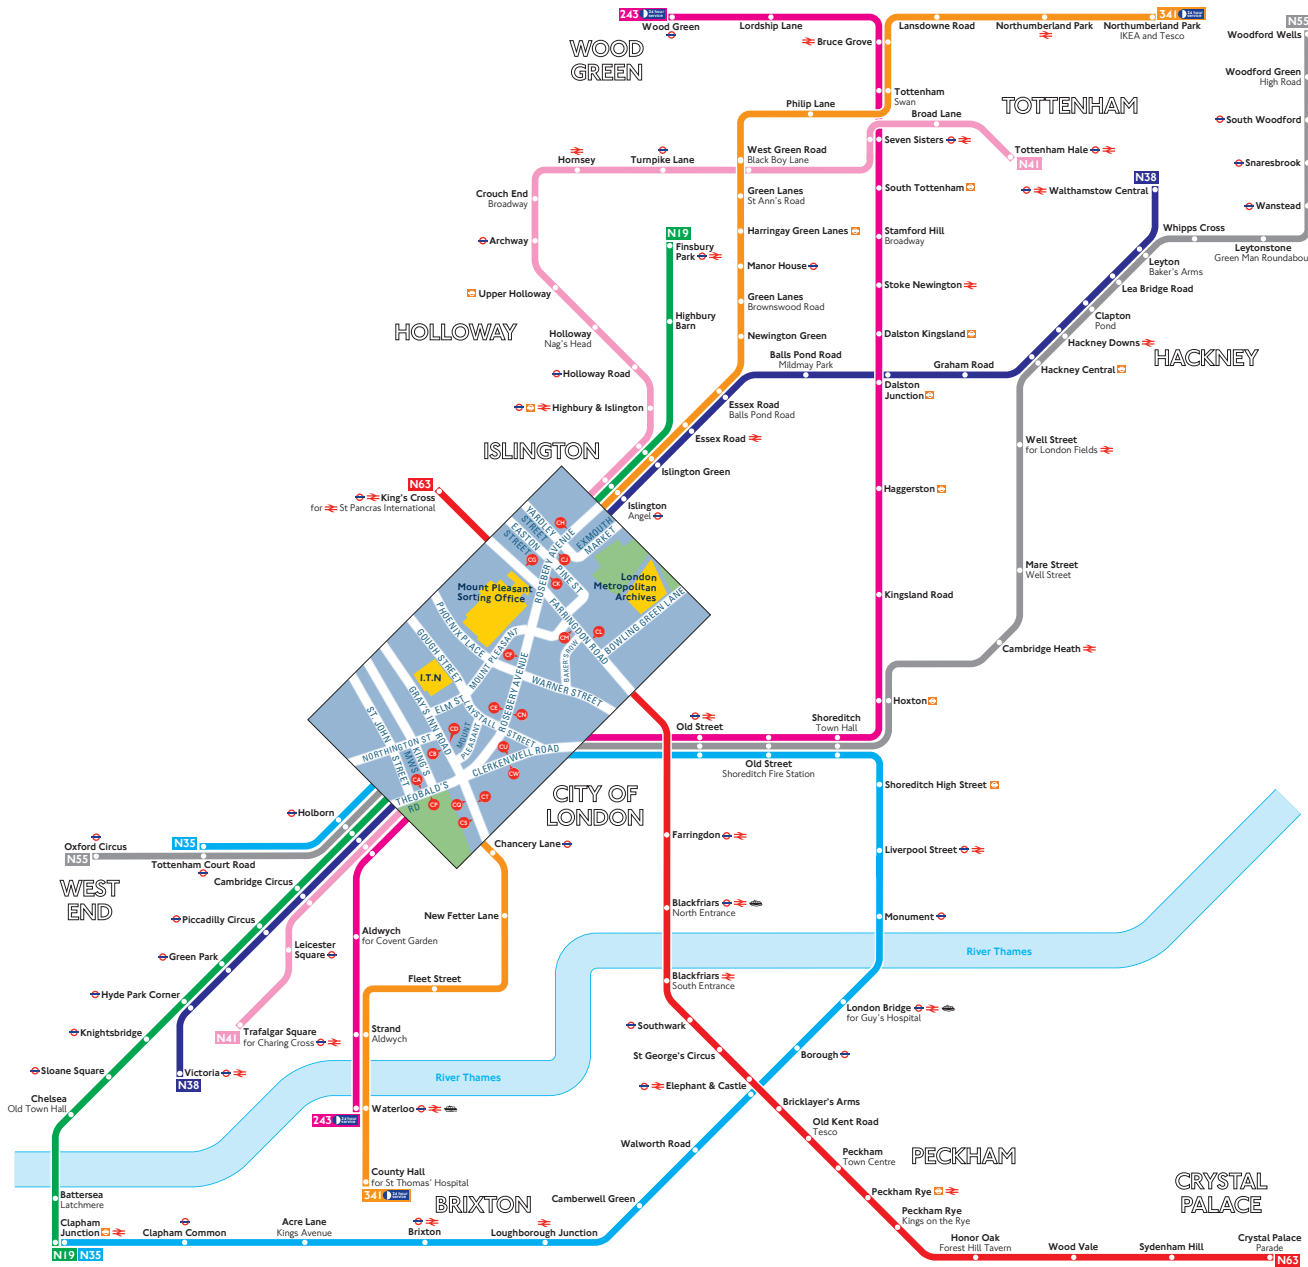

Night buses from Clerkenwell

Route finder

Night buses including 24-hour services

Bus route	Towards	Bus stops
243	Waterloo	CP CW
	Wood Green	CA CU
341	County Hall	CJ CN CT
	Northumberland Park	CE CF CH CS
N19	Clapham Junction	CK CN CP
	Finsbury Park	CA CE CF CH
N35	Clapham Junction	CA CU
	Tottenham Court Road	CP CW
N38	Victoria	CK CN CP
	Walthamstow Central	CA CE CF CH
N41	Tottenham Hale	CA CE CF CH
	Trafalgar Square	CK CN CP
N55	Oxford Circus	CP CW
	Woodford Wells	CA CU
N63	Crystal Palace	CC CL
	King's Cross	CM