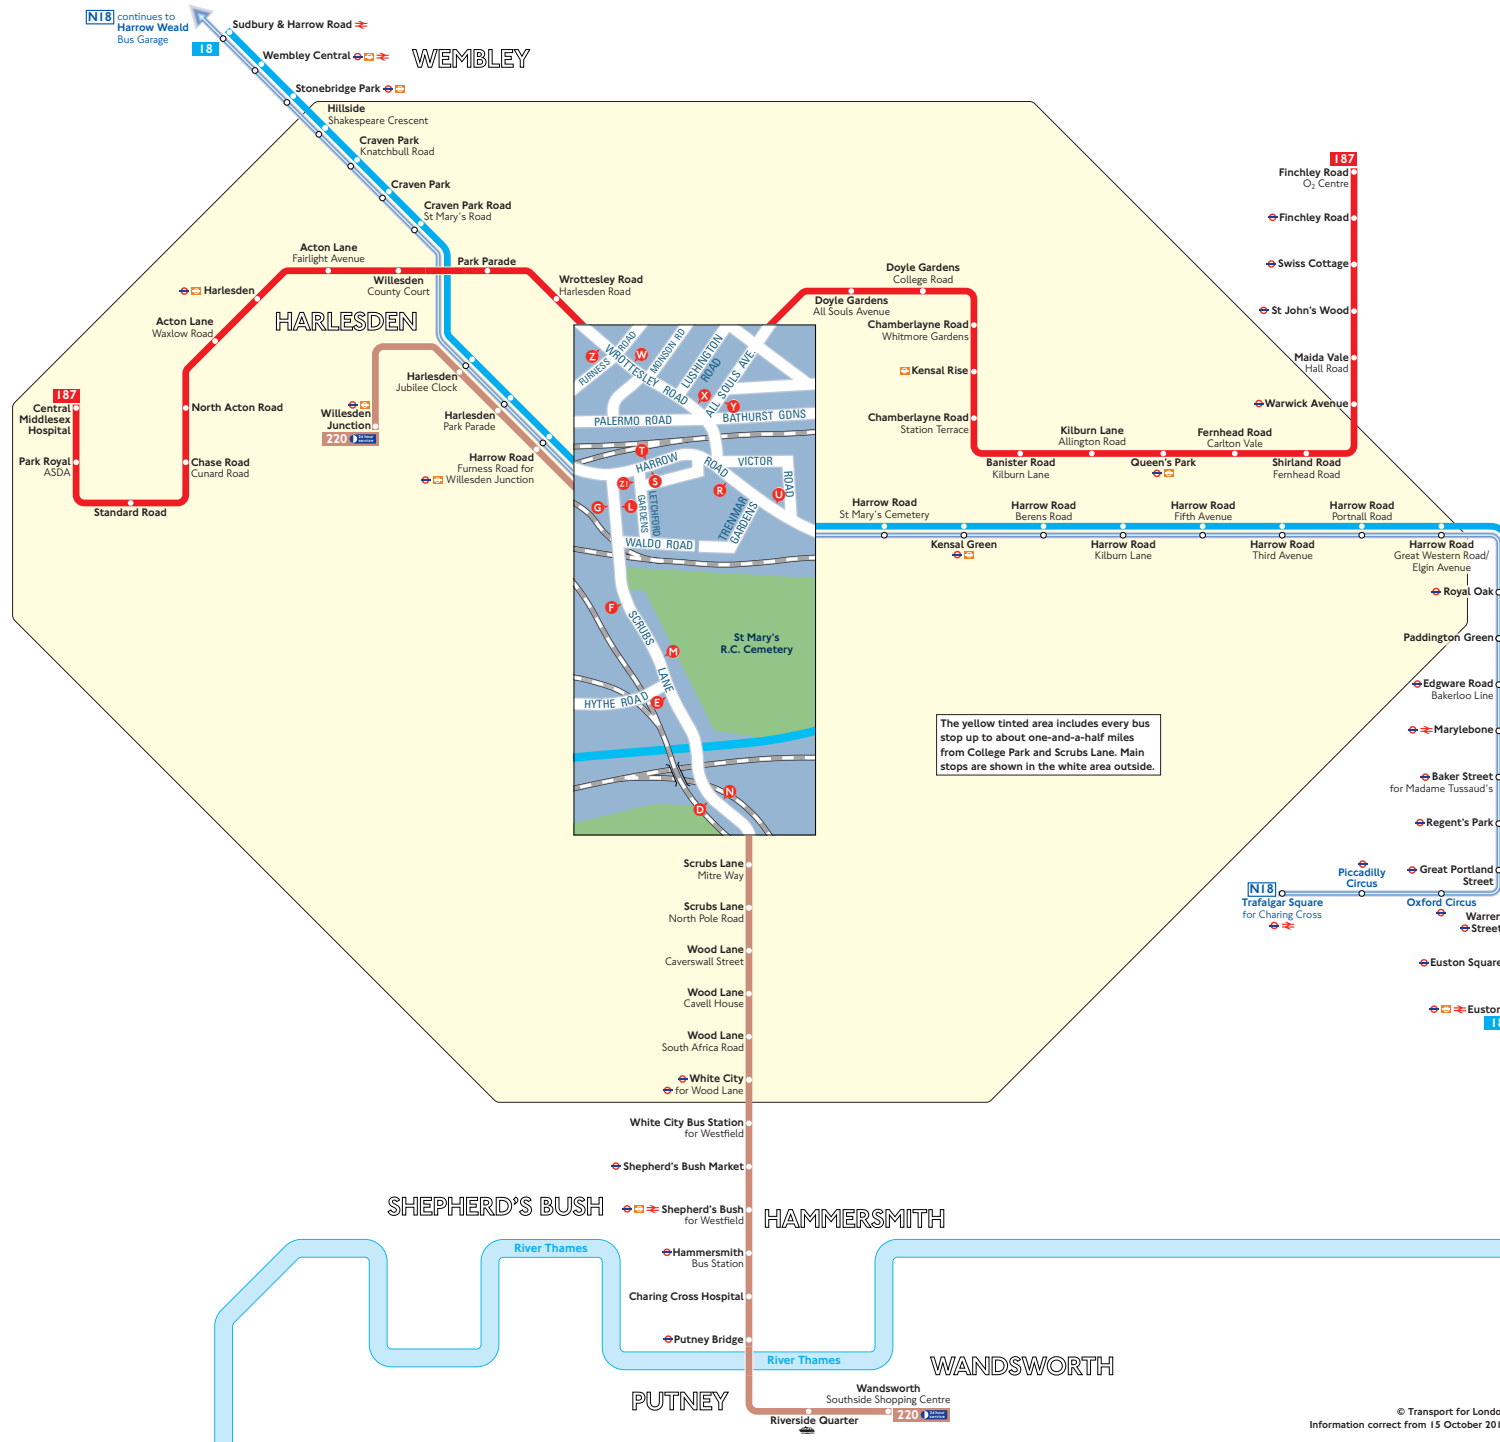

Buses from College Park and Scrubs Lane

Key

- 18 Day buses in black
- N18 Night buses in blue
- Connections with London Underground
- Connections with London Overground
- Connections with National Rail
- Connections with river boats

Red discs show the bus stop you need for your chosen bus service. The disc **A** appears on the top of the bus stop in the street (see map of town centre in centre of diagram).

Route finder

Day buses including 24-hour services

Bus route	Towards	Bus stops
18	Euston	T U
	Sudbury	R S
187	Central Middlesex Hospital	Y Z
	Finchley Road	W X
220	Wandsworth	L M N
	Willesden Junction	D E F G

Night buses

Bus route	Towards	Bus stops
N18	Harrow Weald	R S
	Trafalgar Square	T U