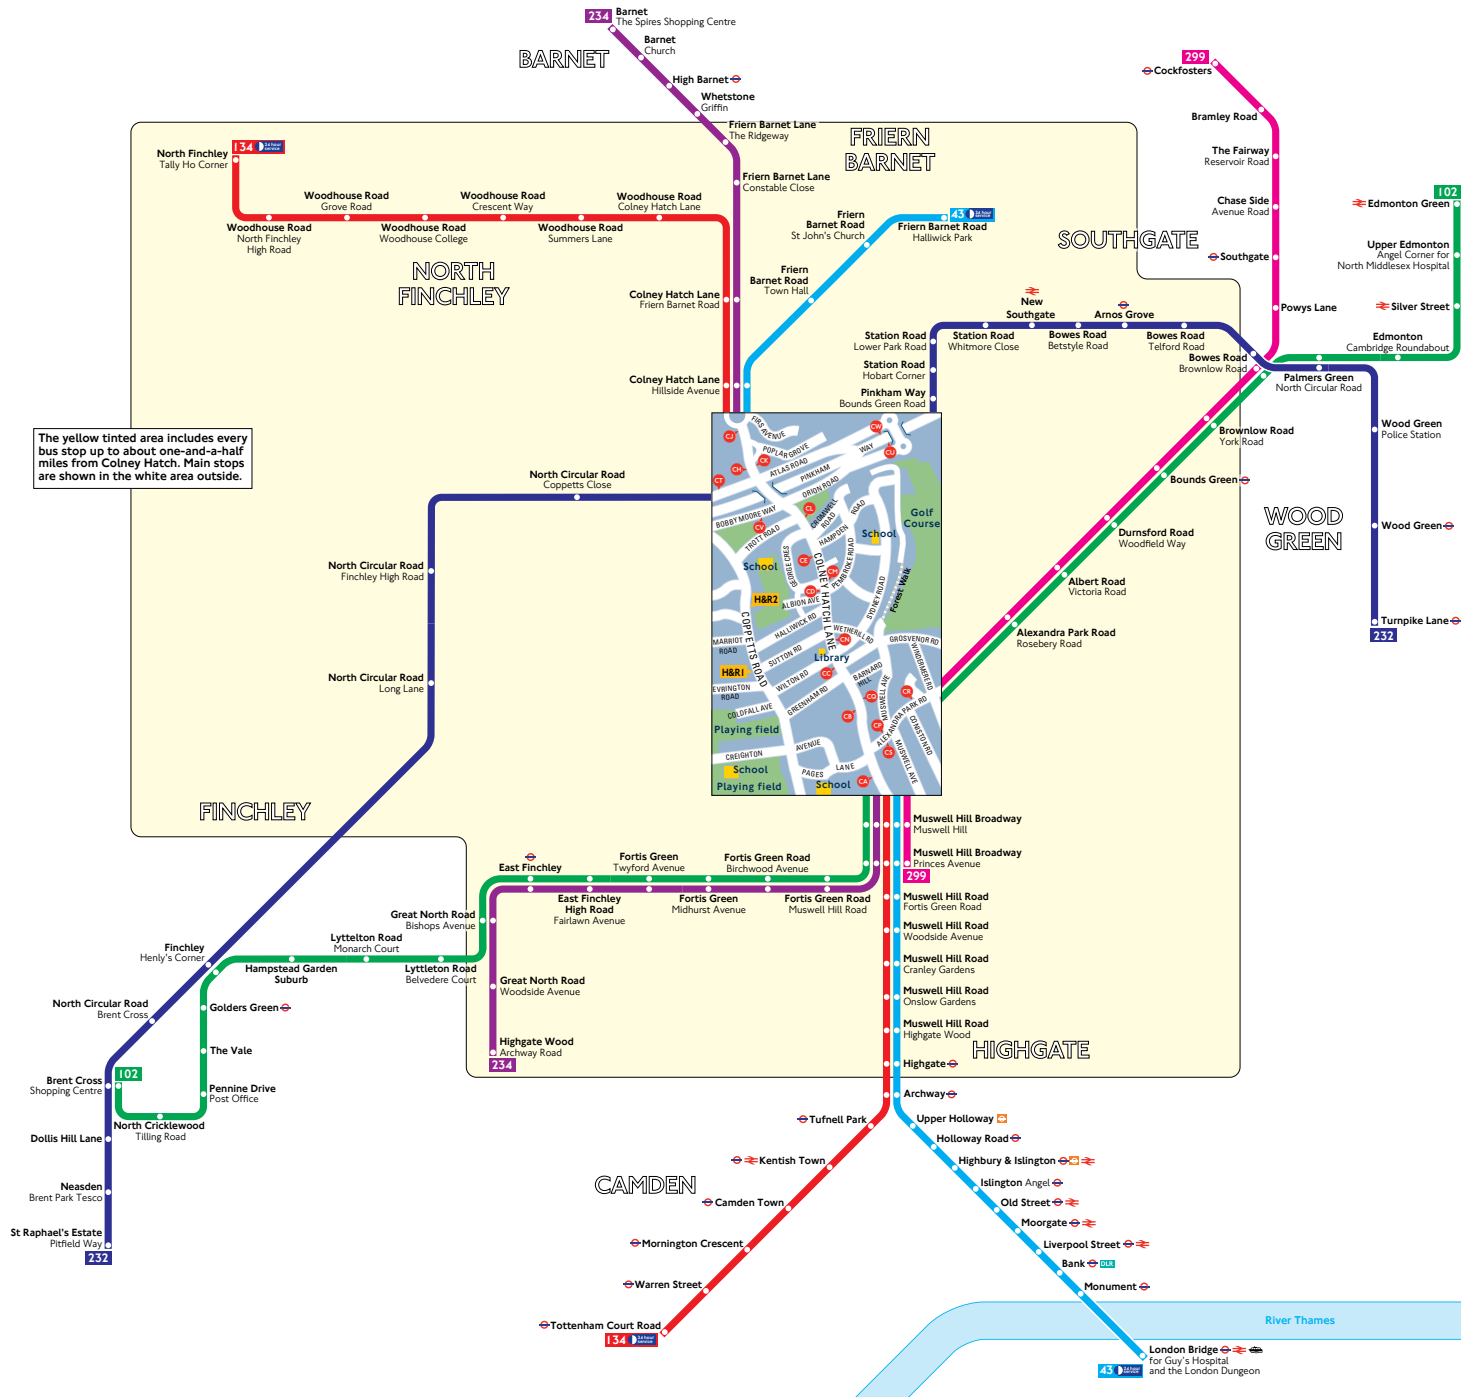

Buses from Colney Hatch

Route finder

Day buses including 24-hour services

Bus route	Towards	Bus stops
43 <small>24 hour service</small>	Friern Barnet	CA CB CC CD CE CH CJ
	London Bridge	CK CL CM CN CO
102	Brent Cross	CS
	Edmonton Green	CA CF CR
134 <small>24 hour service</small>	Tottenham Court Road	CA CB CC CD CE CH CJ
	North Finchley	CK CL CM CN CO
232	St. Raphael's Estate	CU CV
	Turnpike Lane	CT CW
234	Barnet	CA CH CJ H&R1
	Highgate Wood	CK H&R2
299	Cockfosters	CA CF CR
	Muswell Hill Broadway	CS

Hail & Ride

Route 234 operates as Hail and Ride on the sections of roads marked **H&R1** and **H&R2** on the map. Buses stop at any safe point along the road. There are no bus stops at these locations, but please indicate clearly to the driver when you wish to board or alight.