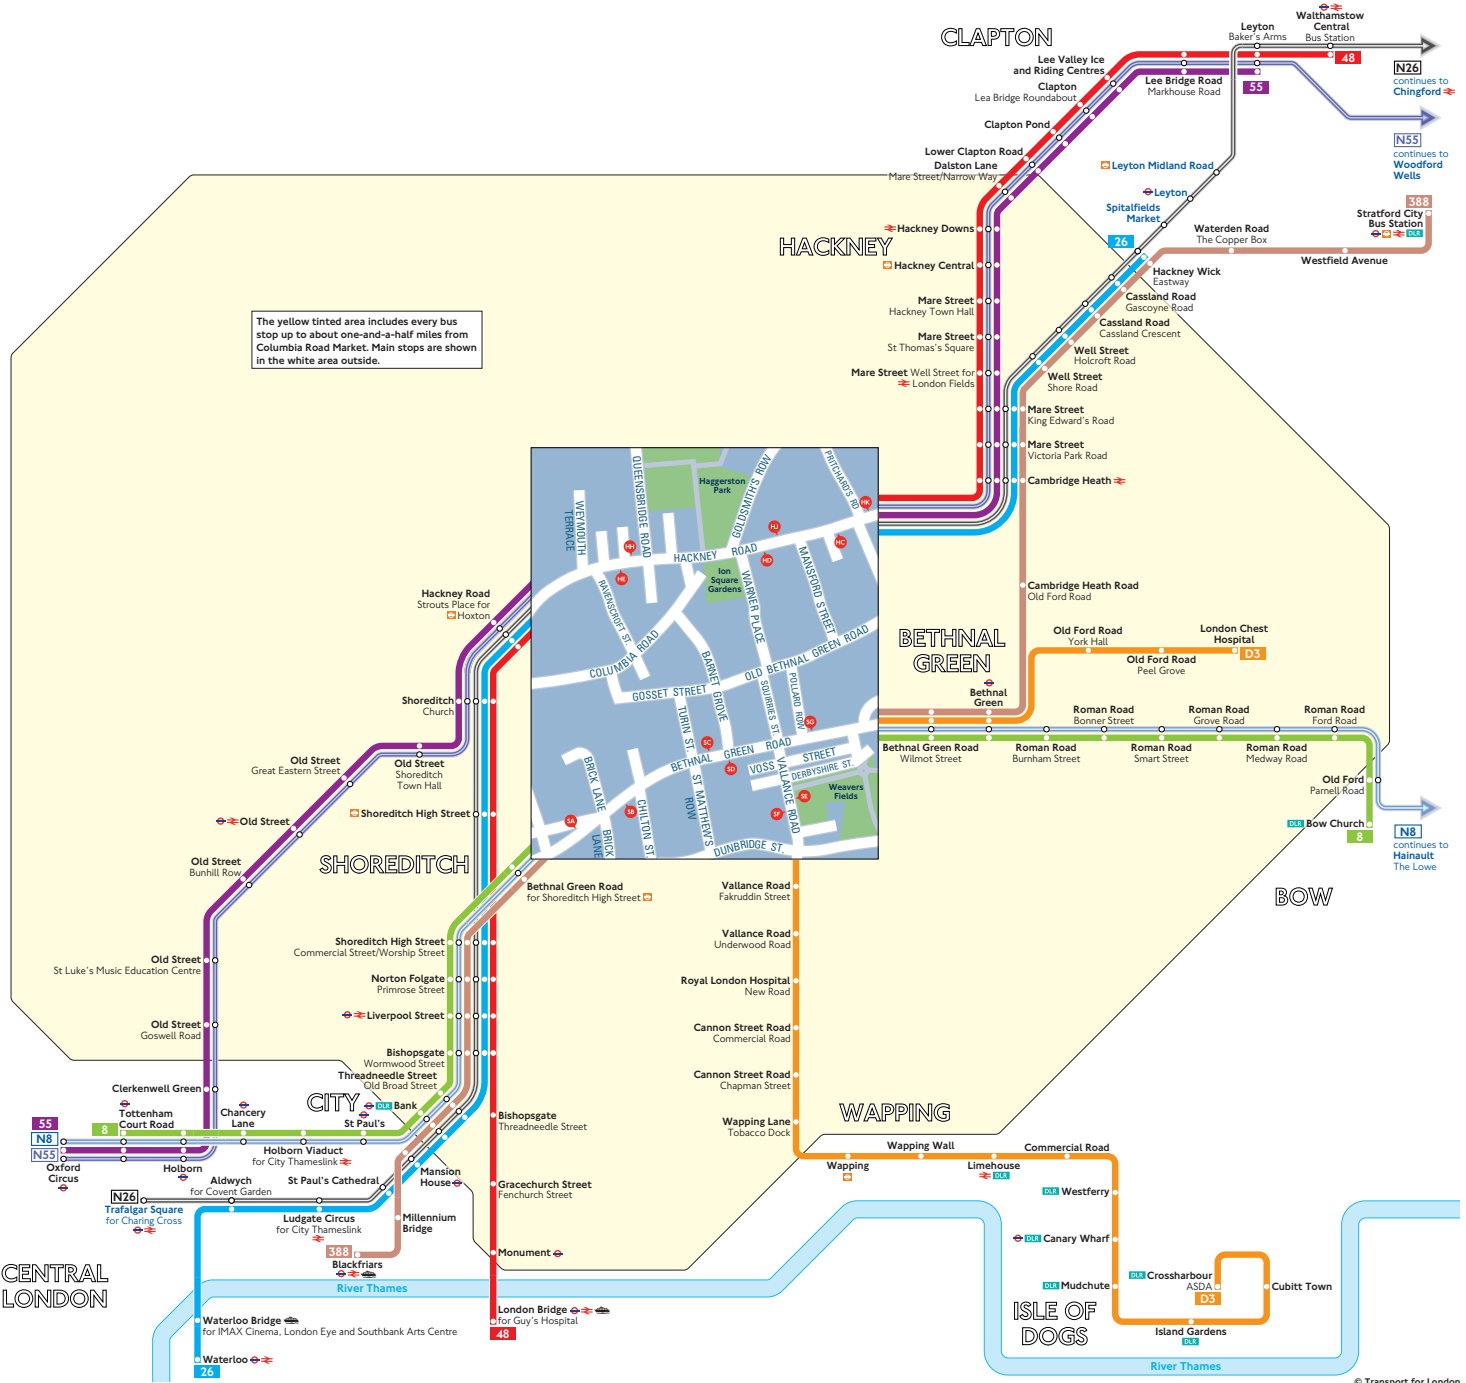

Buses from Columbia Road Market

Key

- 8 Day buses in black
- N8 Night buses in blue
- Connections with London Underground
- Connections with London Overground
- Connections with National Rail
- DLR Connections with Docklands Light Railway
- Connections with river boats

Red discs show the bus stop you need for your chosen bus service. The disc **A** appears on the top of the bus stop in the street (see map of town centre in centre of diagram).

Route finder

Day buses

Bus route	Towards	Bus stops
8	Bow Church	SA SC SG
	Tottenham Court Road	SB SD
26	Hackney Wick	SH HU HK
	Waterloo	HC HD HE
48	London Bridge	HC HD HE
	Walthamstow	SH HU HK
55	Leyton	SH HU HK
	Oxford Circus	HC HD HE
388	Blackfriars	SB SD
	Stratford City Bus Station	SA SC SG
D3	Crossharbour	SE
	London Chest Hospital	SF SG

Night buses

Bus route	Towards	Bus stops
N8	Hainault	SA SC SG
	Oxford Circus	SB SD
N26	Chingford	SH HU HK
	Trafalgar Square	HC HD HE
N55	Oxford Circus	HC HD HE
	Woodford Wells	SH HU HK