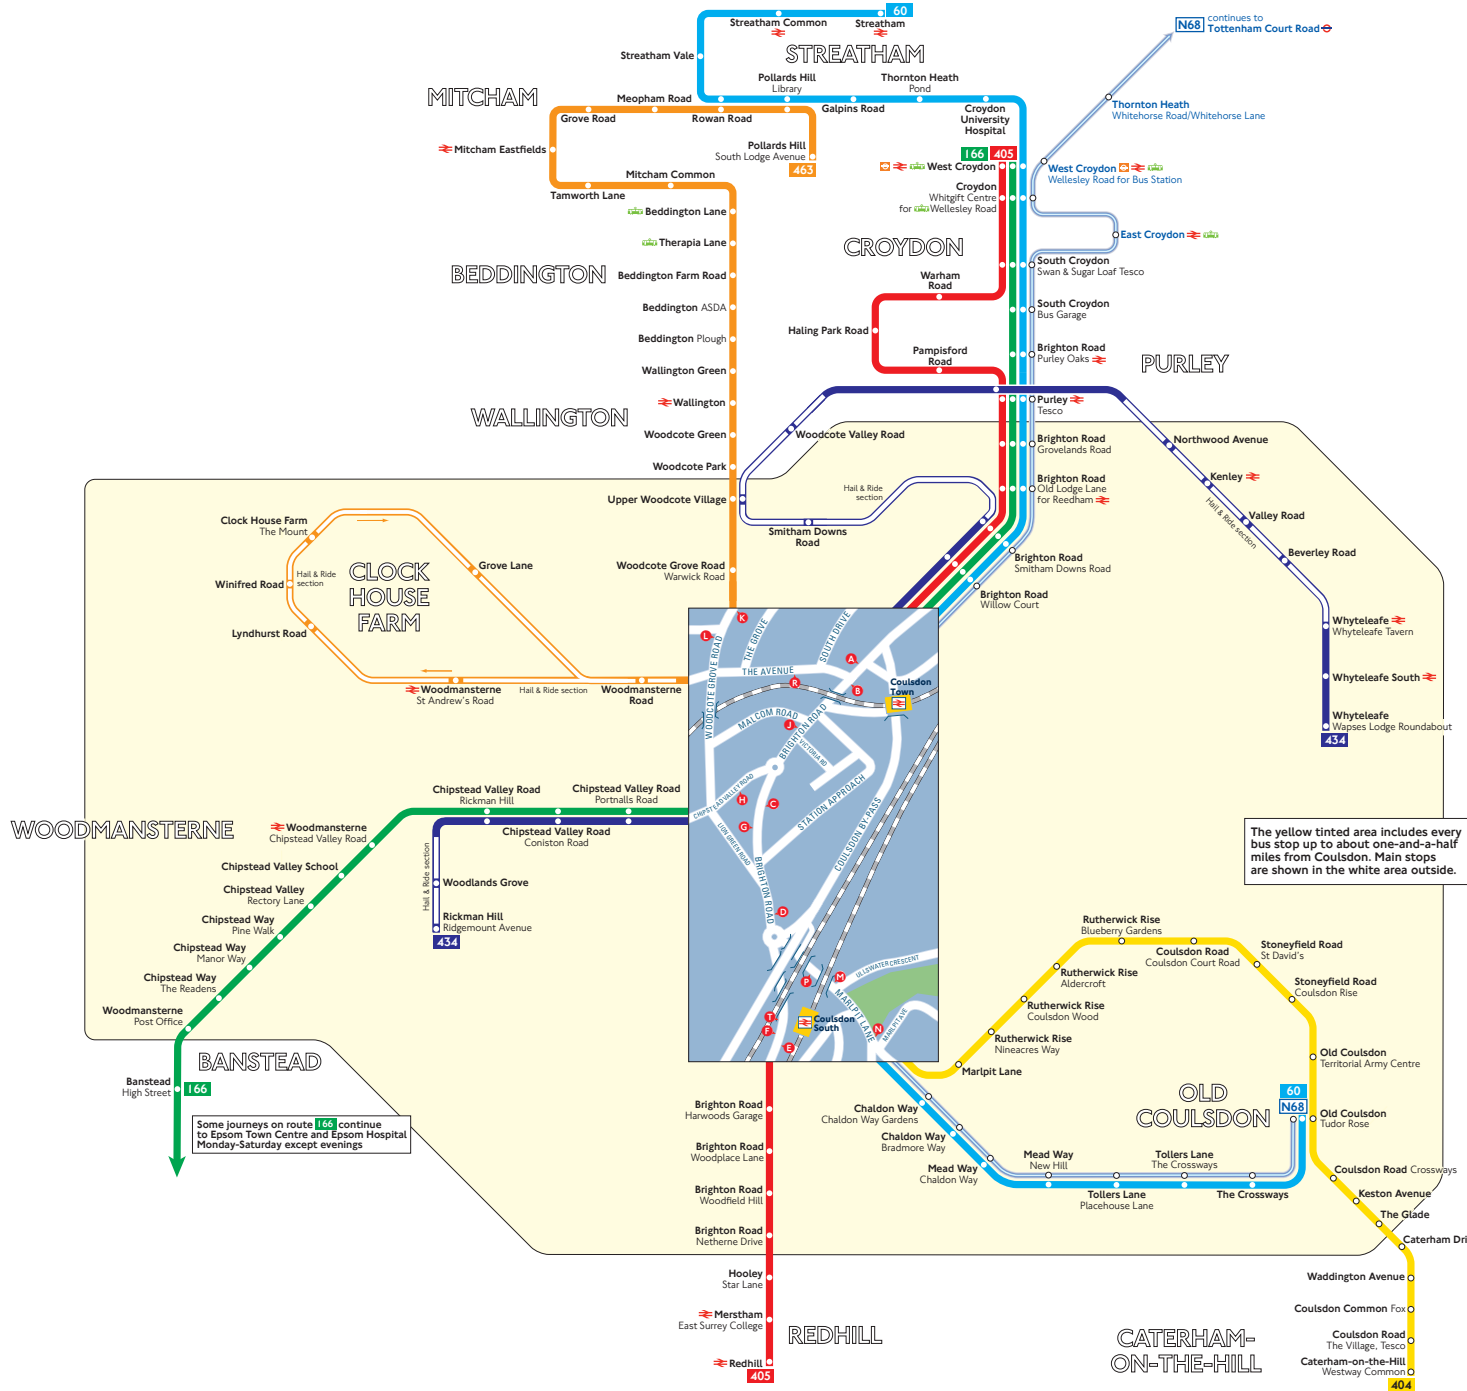

Buses from Coulsdon

Route finder

Day buses

Bus route	Towards	Bus stops
60	Old Coulsdon	B C D M N
	Streatham	A G J P
166	Banstead	B H
	Epsom +	B H
404	West Croydon	A J
	Caterham-on-the-Hill +	B C D G H M N
405	Redhill	B C D E
	West Croydon	A G J F
434	Rickman Hill +	B H
	Whyteleafe South +	A J
463	Pollards Hill	G J L R T

Night buses

Bus route	Towards	Bus stops
N68	Old Coulsdon	B C D M N
	Tottenham Court Road	A G J P