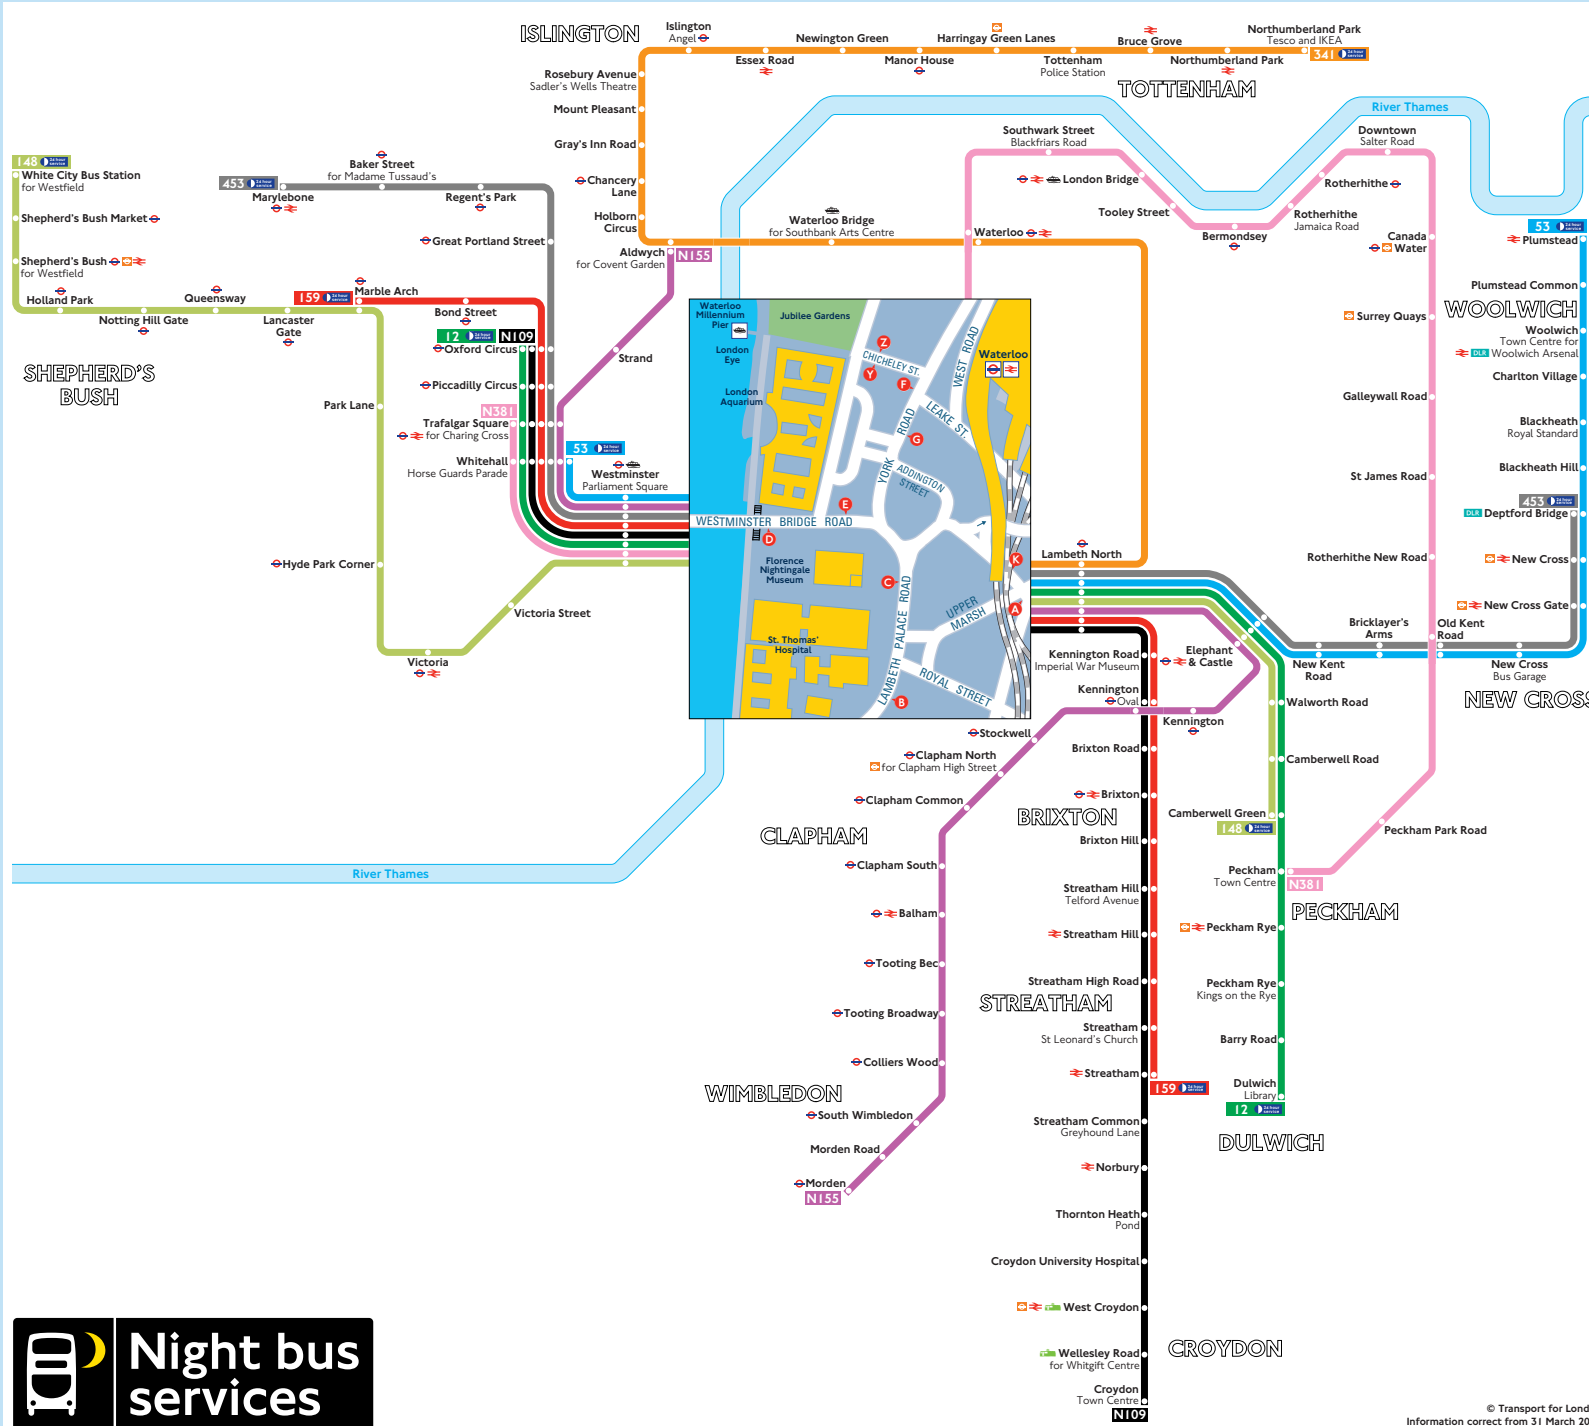

Night buses from County Hall

Key

- Connections with London Underground
 - Connections with National Rail
 - Connections with Docklands Light Railway
 - Connections with river boats
 - Connections with Tramlink
- Red discs show the bus stop you need for your chosen bus service. The disc **A** appears on the top of the bus stop in the street (see map of town centre in centre of diagram).

Route finder Night buses including 24-hour services

Bus route	Towards	Bus stops
12	Dulwich	E K
53	Oxford Circus	A D
148	Plumstead	E K
159	Whitehall	A D
341	White City	A D
453	Marble Arch	A D
N109	Streatham	E K
N155	Oxford Circus	A D
N381	Aldwych	A D
	Morden	E K
	Peckham	E F
	Trafalgar Square	D G

Day buses

For day bus information, please see separate poster.