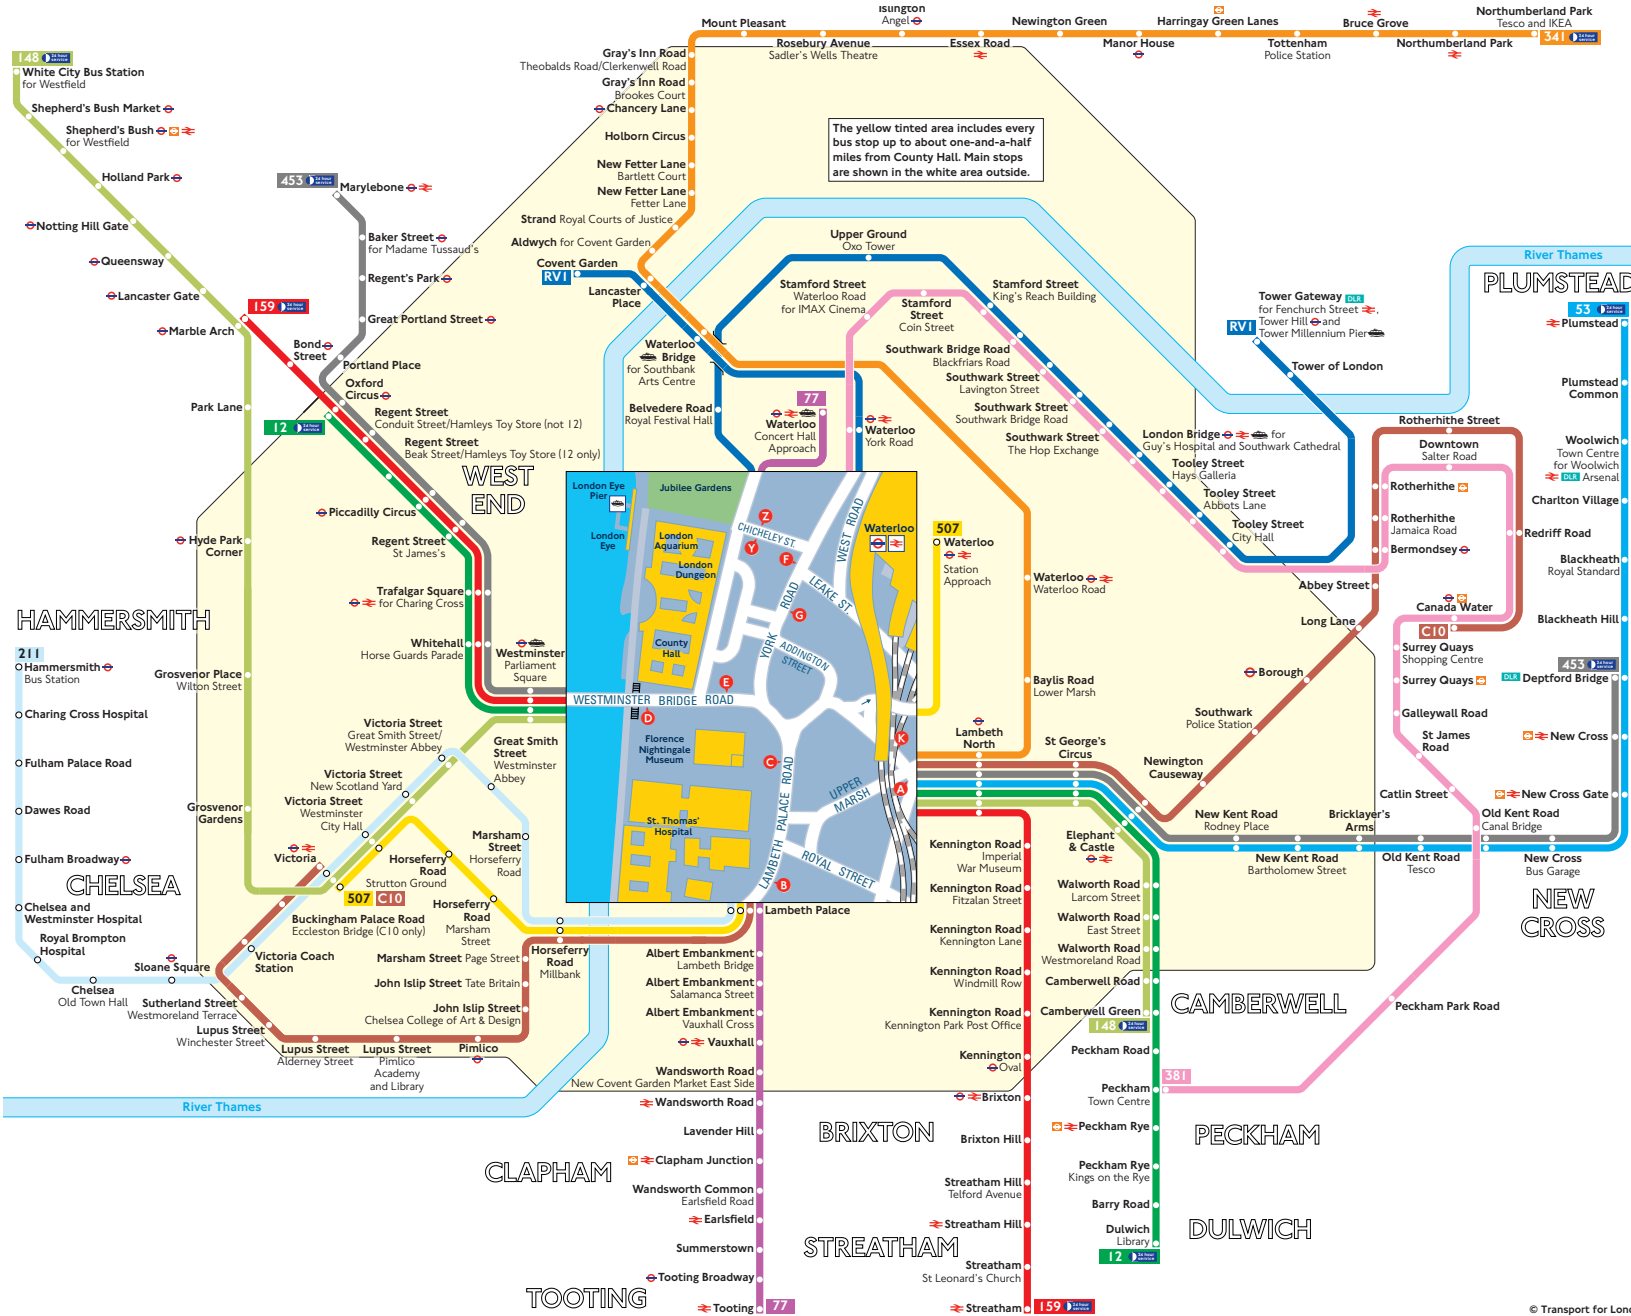

Buses from County Hall

Key

- Connections with London Underground
- Connections with London Overground
- Connections with National Rail
- Connections with Docklands Light Railway
- Connections with river boats
- Connections with Tramlink

A Red discs show the bus stop you need for your chosen bus service. The disc **A** appears on the top of the bus stop in the street (see map of town centre in centre of diagram).

Route finder

Day buses including 24-hour services

Bus routes	Towards	Bus stops
12	Dulwich	E K
53	Oxford Circus	A D
77	Plumstead	K
	Tooting	B G
	Waterloo	C F
148	Camberwell Green	E K
	White City	A D
159	Marble Arch	A D
	Streatham	E K
211	Hammersmith	B G
341	Angel Road	K
381	Peckham	F
453	Deptford Bridge	E K
	Marylebone	A D
507	Victoria	B G
	Waterloo	C
C10	Canada Water	C K
	Victoria	A B
RVI	Covent Garden	Z
	Tower Gateway	V