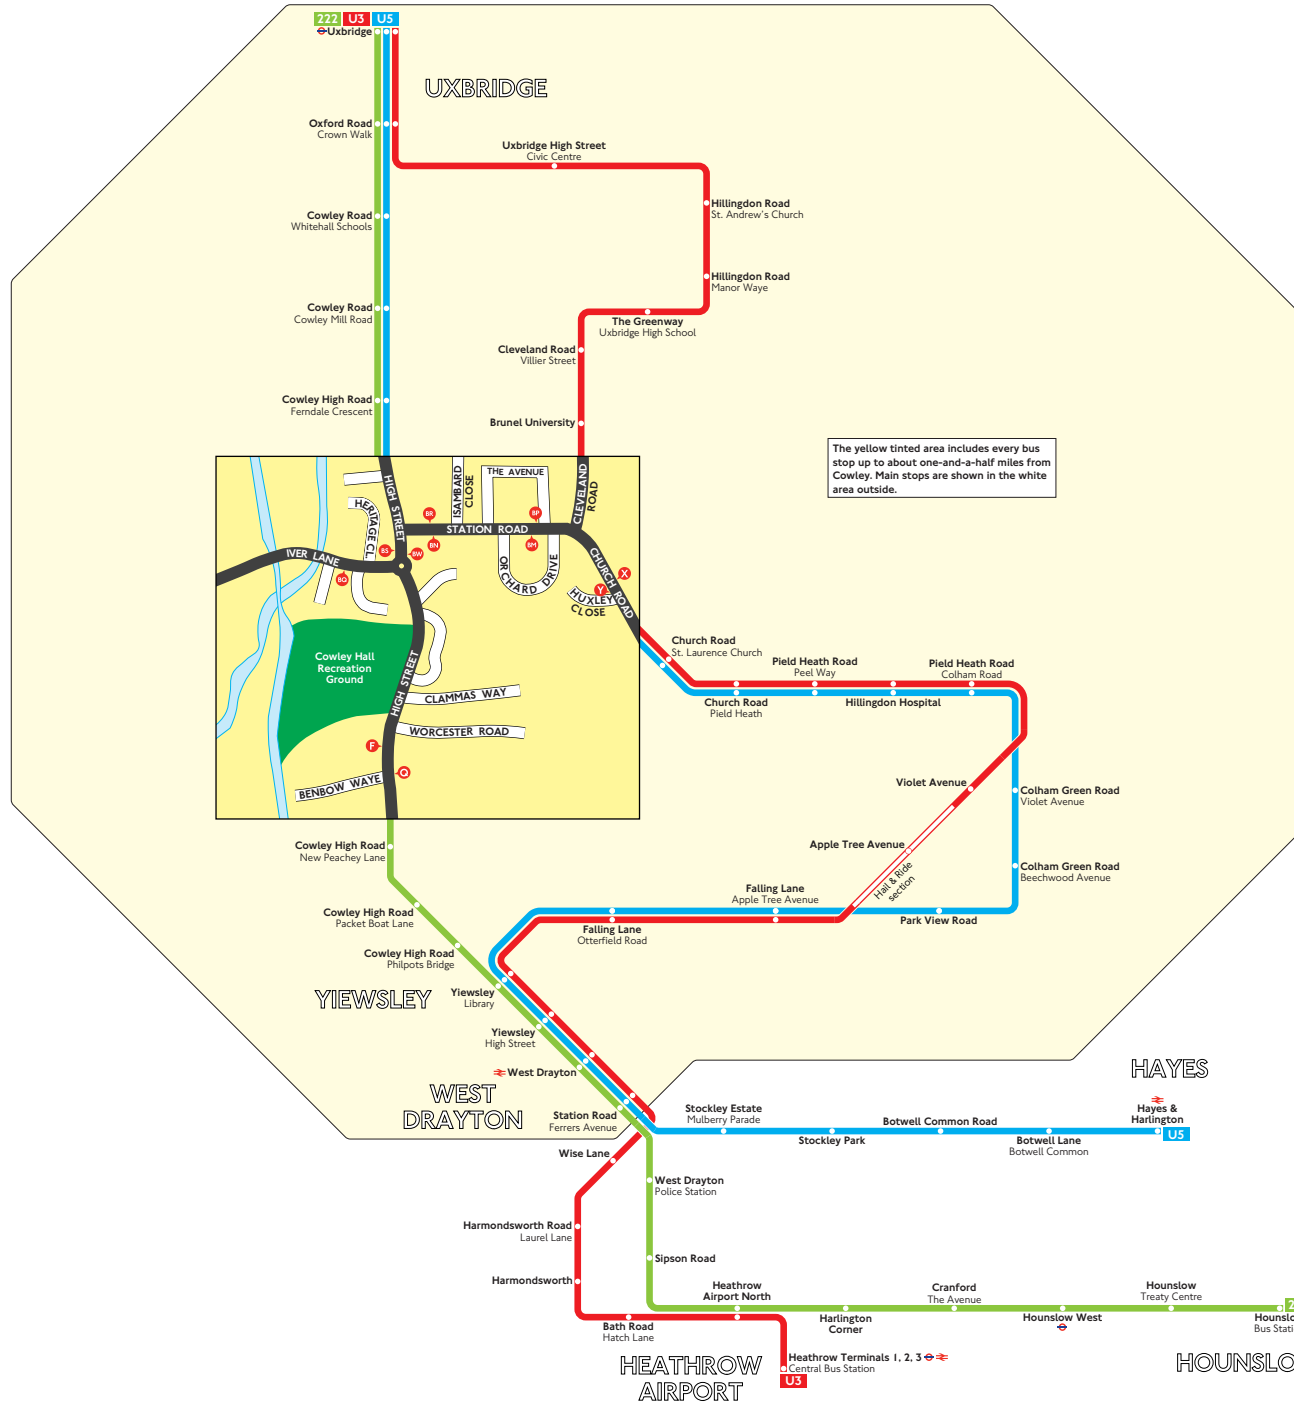

Buses from Cowley

Key

- Connections with Underground
- Connections with National Rail

Red discs show the bus stop you need for your chosen bus service. The disc appears on the top of the bus stop in the street (see map of town centre in centre of diagram).

Route finder

Day buses

Bus route	Towards	Bus stops
222	Hounslow	
	Uxbridge	
U3	Heathrow Terminals 1, 2, 3	
	Uxbridge	
U5	Hayes & Harlington	
	Uxbridge	