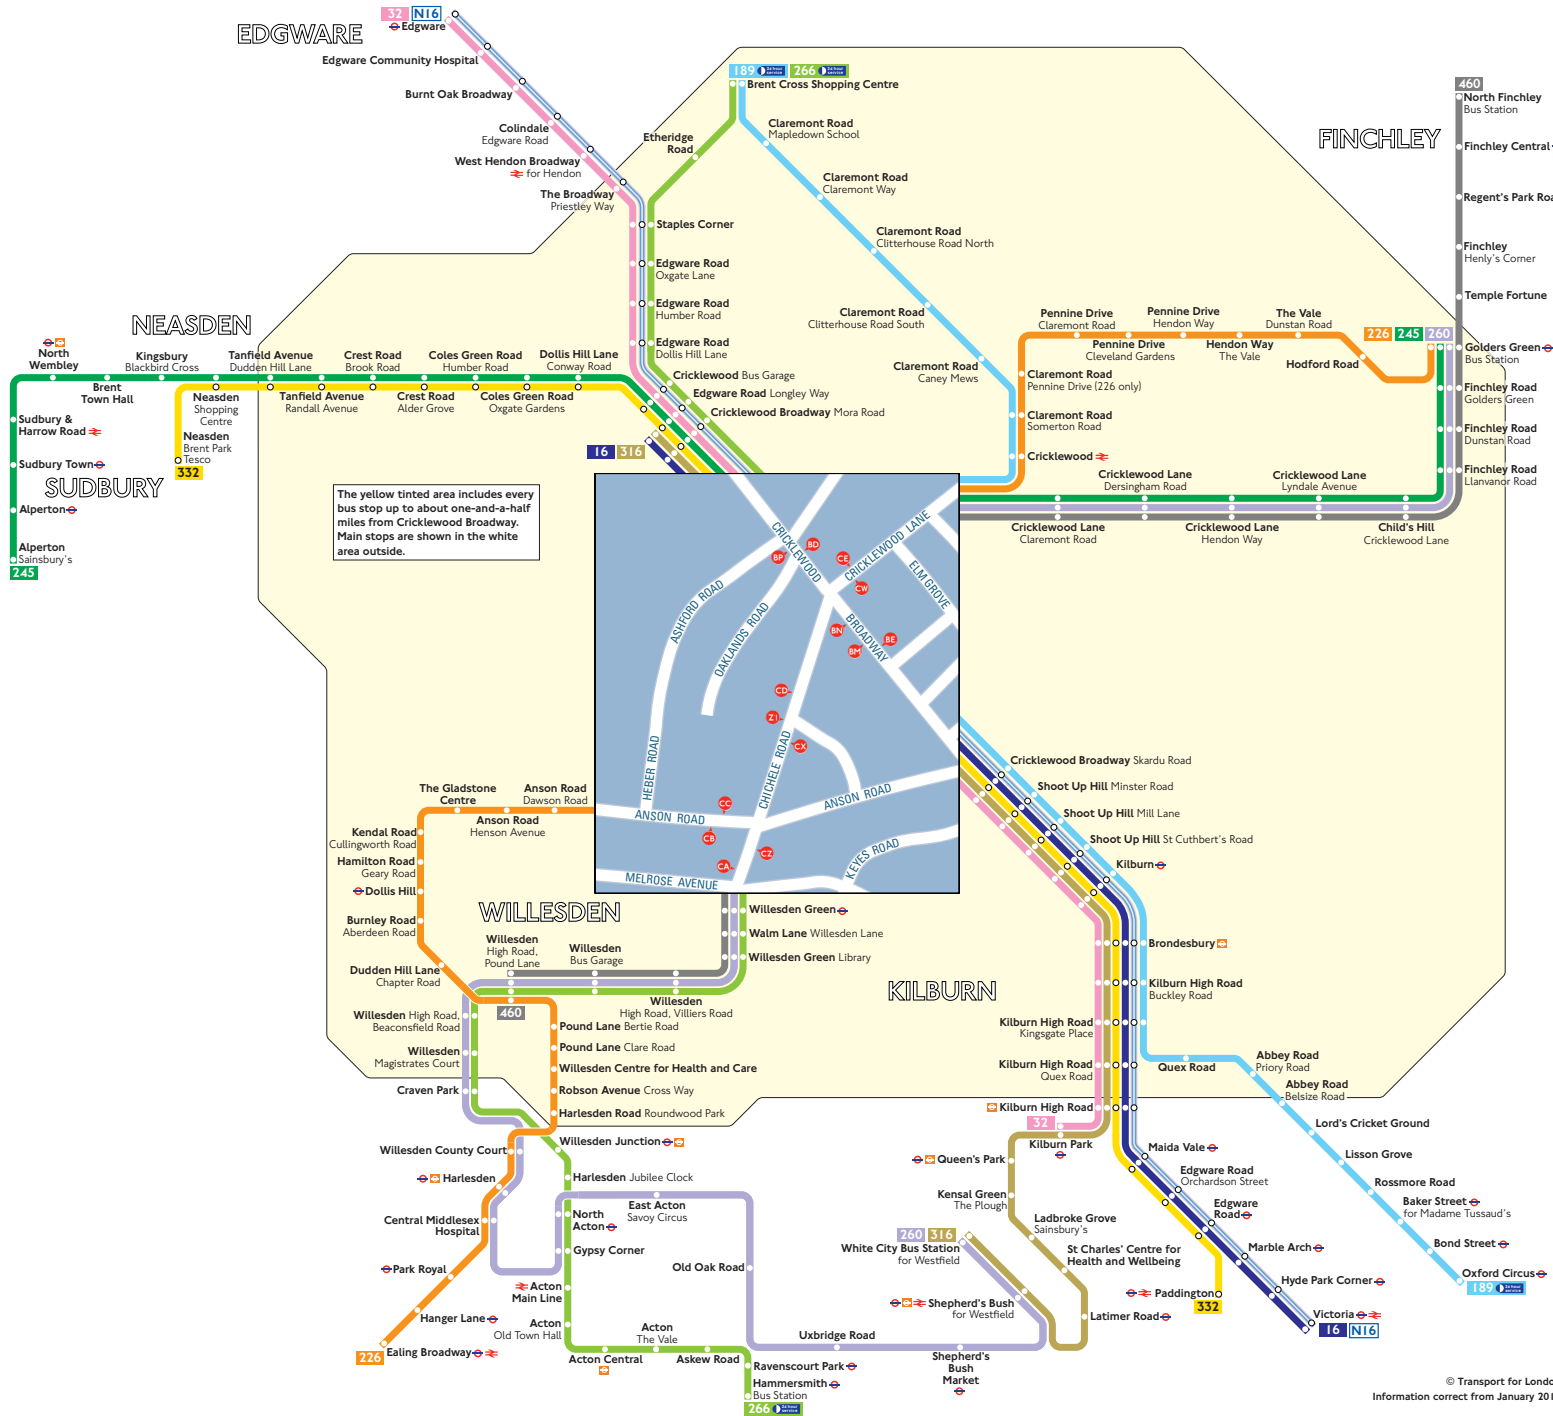

Buses from Cricklewood Broadway

Key

- 16 Day buses in black
- N16 Night buses in blue
- Connections with London Underground
- Connections with London Overground
- Connections with National Rail

Red discs show the bus stop you need for your chosen bus service. The disc **A** appears on the top of the bus stop in the street (see map of town centre in centre of diagram).

Route finder

Day buses including 24-hour services

Bus route	Towards	Bus stops
16	Cricklewood	BN BP
	Victoria	BD BE
32	Edgware	BN BP
	Kilburn Park	BD BE
189	Brent Cross Shopping Centre	BN CE
	Oxford Circus	BE CW
226	Ealing Broadway	CE CW CX
	Golders Green	CC CD CE
245	Alperton	BP CW
	Golders Green	BD CE
260	Golders Green	CA CD CE
	White City	BD BE
266	Brent Cross Shopping Centre	BP CA CD
	Hammersmith	BD CX CZ
316	Cricklewood	BN BP
	White City	BD BE
332	Neasden	BN BP
	Paddington	BD BE
460	North Finchley	CA CD CE
	Willesden	CW CX CZ

Night buses

Bus route	Towards	Bus stops
N16	Edgware	BN BP
	Victoria	BD BE

Other buses

Bus route	Towards	Bus stops
632	Kilburn Park	BD BE
School journey	South Mead	BN BP