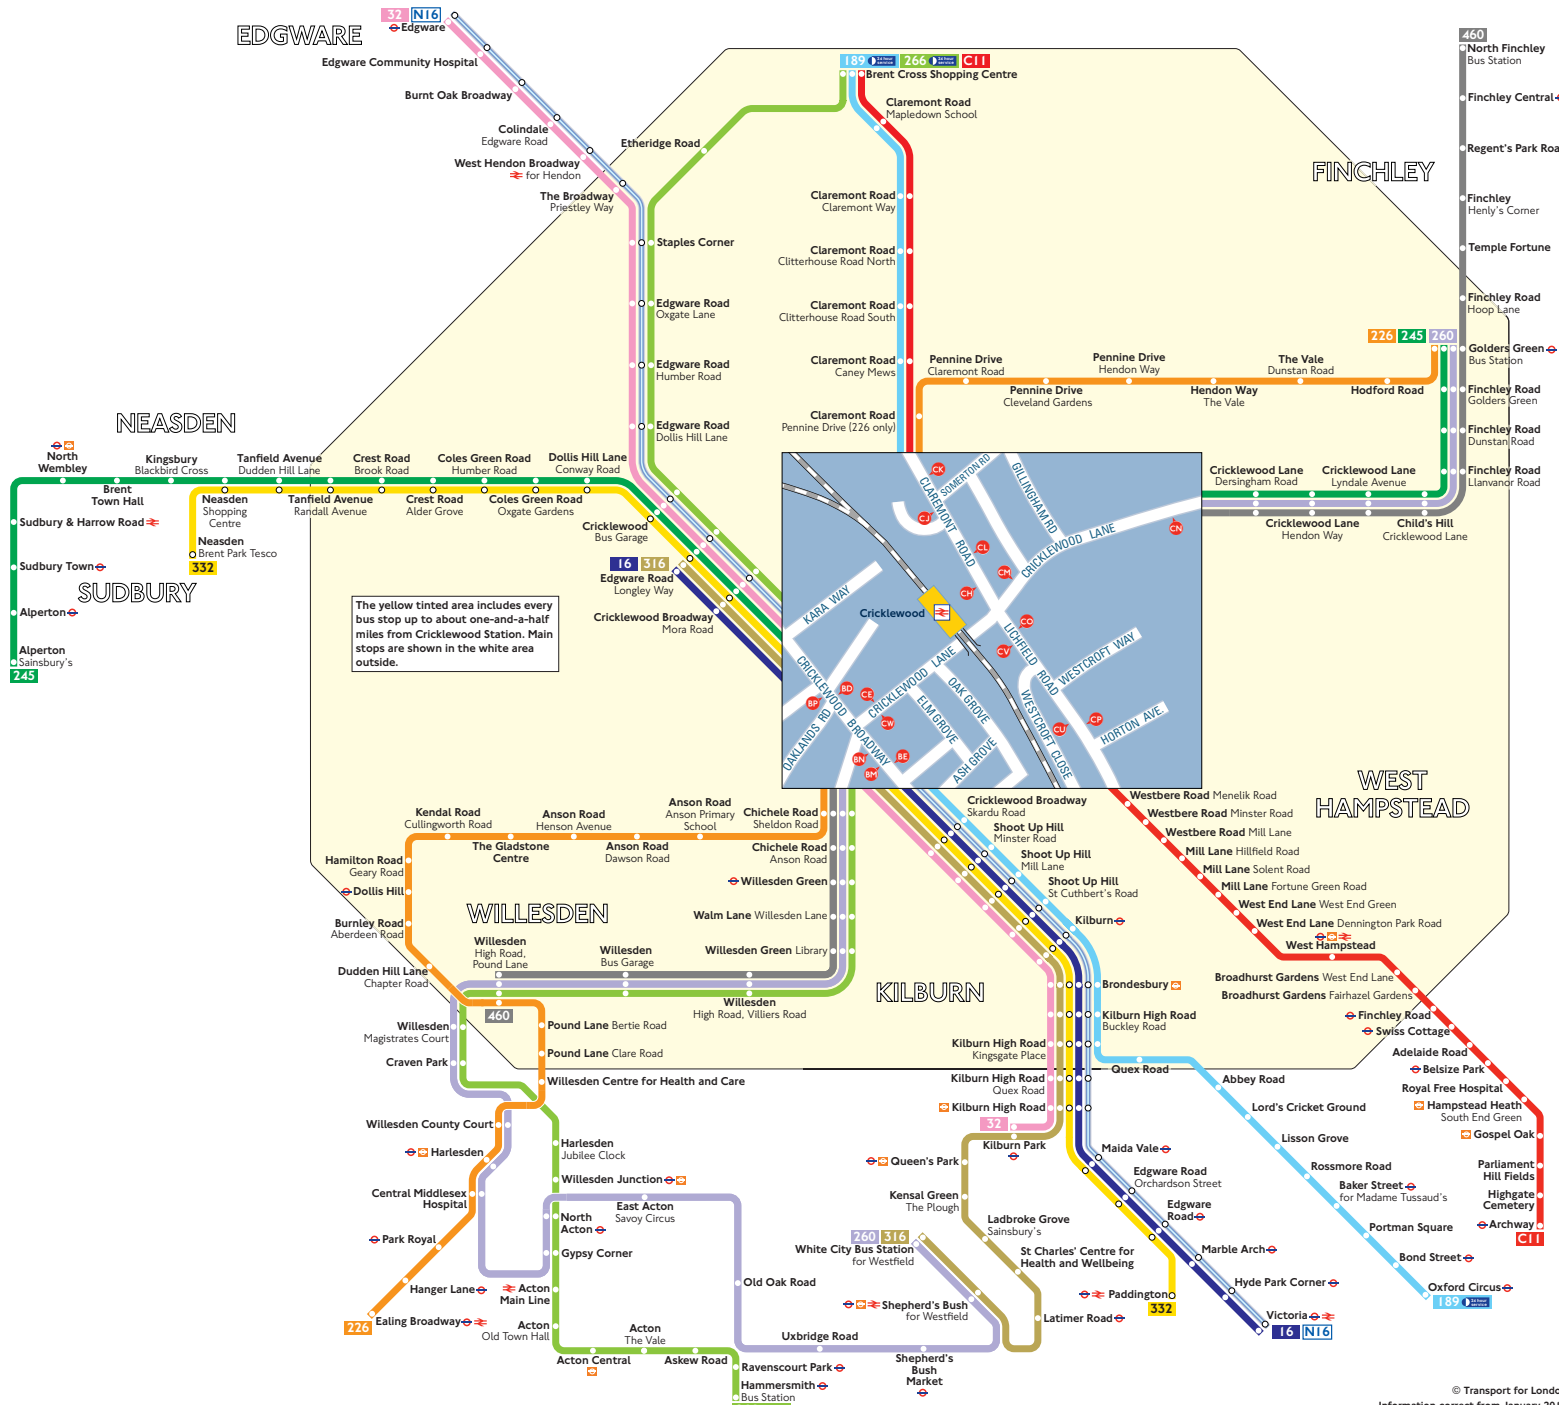

Buses from Cricklewood Station

Key

1. 16 Day buses in black
   - N16 Night buses in blue
   - Connections with London Underground
   - Connections with London Overground
   - Connections with National Rail
2. **A** Red discs show the bus stop you need for your chosen bus service. The disc **A** appears on the top of the bus stop in the street (see map of town centre in centre of diagram).

Route finder

Day buses including 24-hour services

Bus route	Towards	Bus stops
16	Cricklewood	BN BP
32	Victoria	BD BE
32	Edgware	BN BP
189	Kilburn Park	BD BE
189	Brent Cross Shopping Centre	BN CE CH CL
226	Oxford Circus	BE CK CL SV
226	Ealing Broadway	BE CK CL SV
245	Golders Green	CE CH CL
245	Alperton	BP CN SV
260	Golders Green	BE CE CH
260	Golders Green	CE CH
266	White City	CN SV
266	Brent Cross Shopping Centre	BP
316	Hammersmith	BD
316	Cricklewood	BN BP
316	White City	BD BE
332	Neasden	BN BP
332	Paddington	BD BE
460	North Finchley	CE CH
460	Willesden	CN SV
C11	Archway	CK CL CO CP
C11	Brent Cross Shopping Centre	CH CL CU CV

Night buses

Bus route	Towards	Bus stops
N16	Edgware	BN BP
N16	Victoria	BD BE

Other buses

Bus route	Towards	Bus stops
632	Kilburn Park	BD BE
632	School journey	BN BP