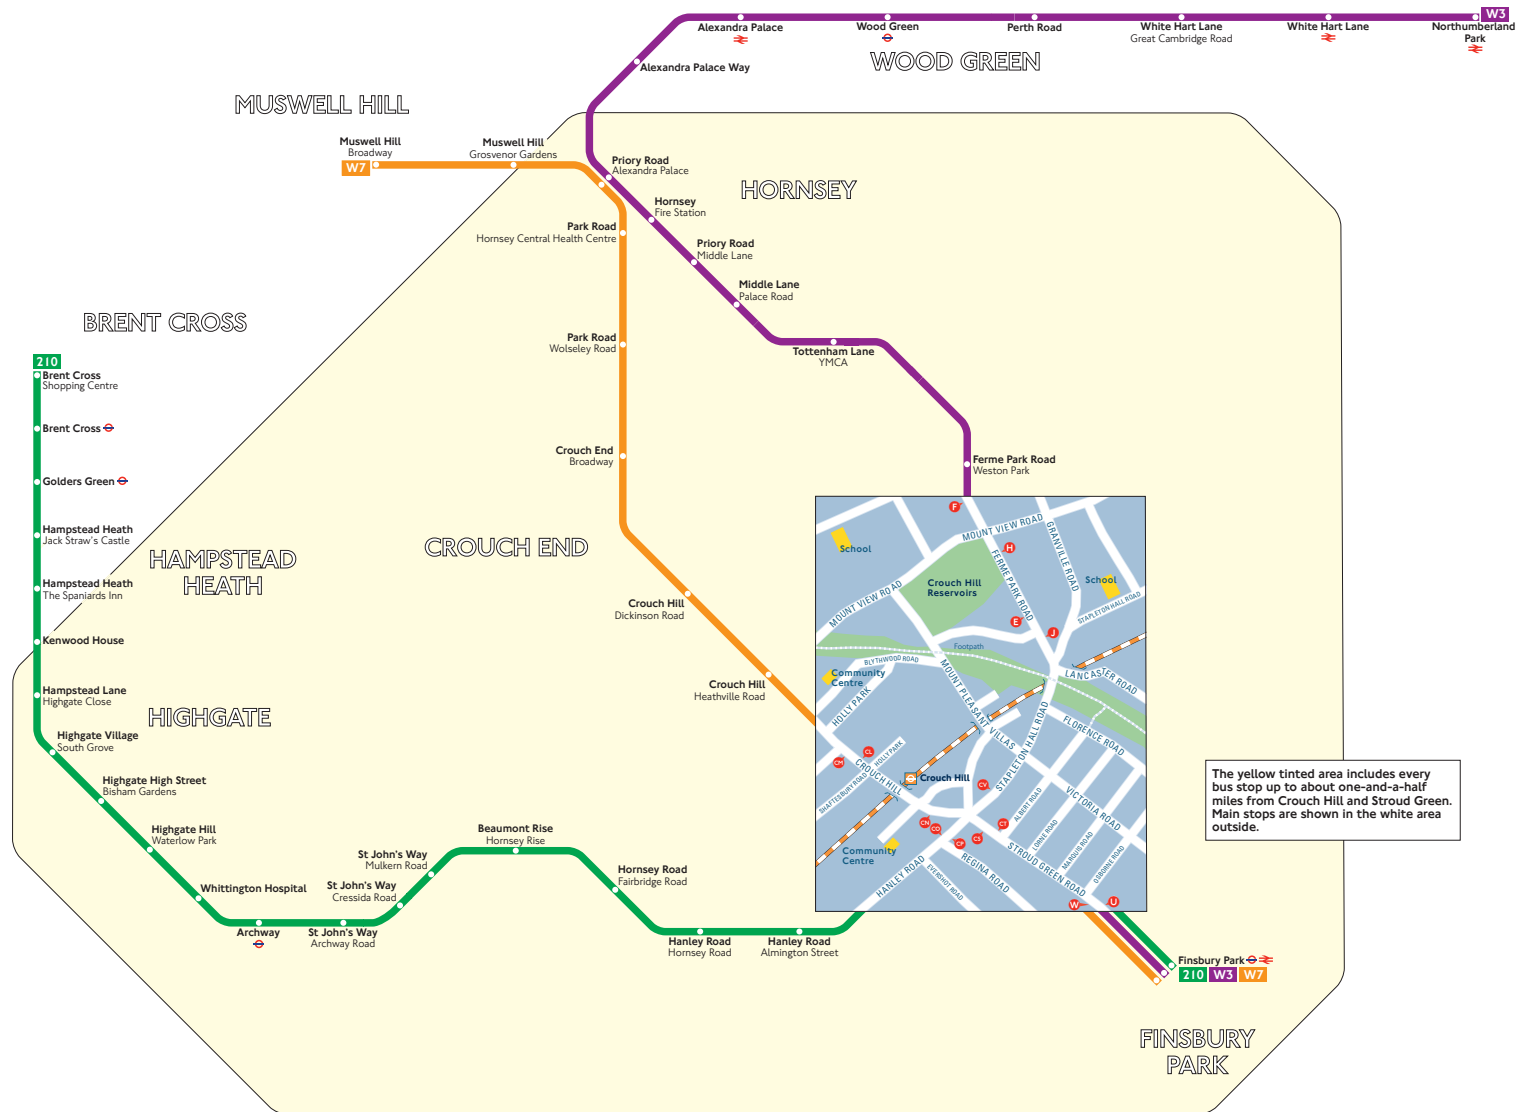

Buses from Crouch Hill and Stroud Green

The yellow tinted area includes every bus stop up to about one-and-a-half miles from Crouch Hill and Stroud Green. Main stops are shown in the white area outside.

Route finder

Day buses

Bus route	Towards	Bus stops
210	Brent Cross	CP CS W
	Finsbury Park	CO GT U
W3	Finsbury Park	GT H J U
	Northumberland Park	CS CV E F W
W7	Finsbury Park	CL GT U
	Muswell Hill	CM CN CS W