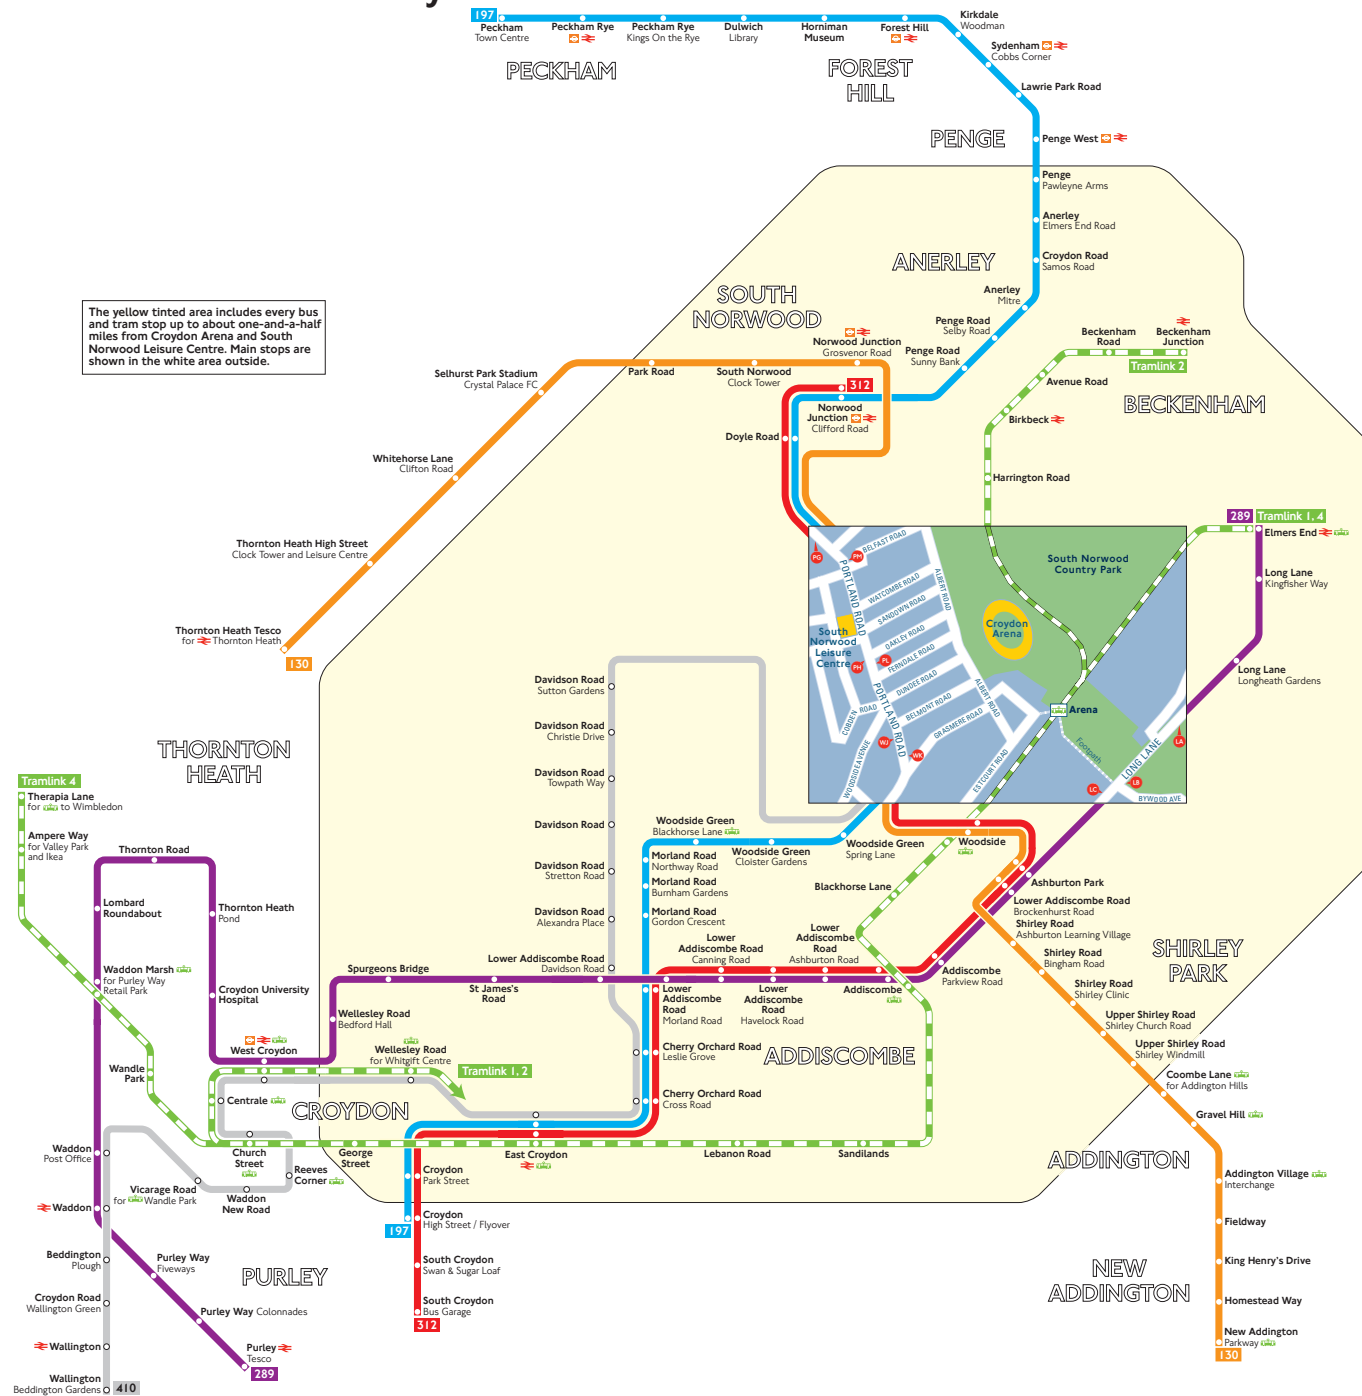

# Buses and trams from Croydon Arena and South Norwood Leisure Centre

## Route finder

### Day buses

Bus route	Towards	Bus stops
130	New Addington	PL PM WK
	Thornton Heath	PG PH WJ
197	Croydon	PL PM WK
	Peckham	PG PH WJ
289	Elmers End	LC
	Purley	LA LB
312	Norwood Junction	PG PH WJ
	South Croydon	PL PM WK
410	Wallington	PL PM WK

### Trams

Tram route	Towards	Tram stop
1	Elmers End	Tram stop
	West Croydon	Tram stop
2	Beckenham Junction	Tram stop
	West Croydon	Tram stop
4	Elmers End +	Tram stop
	Therapia Lane +	Tram stop

+ Mondays to Saturdays except evenings