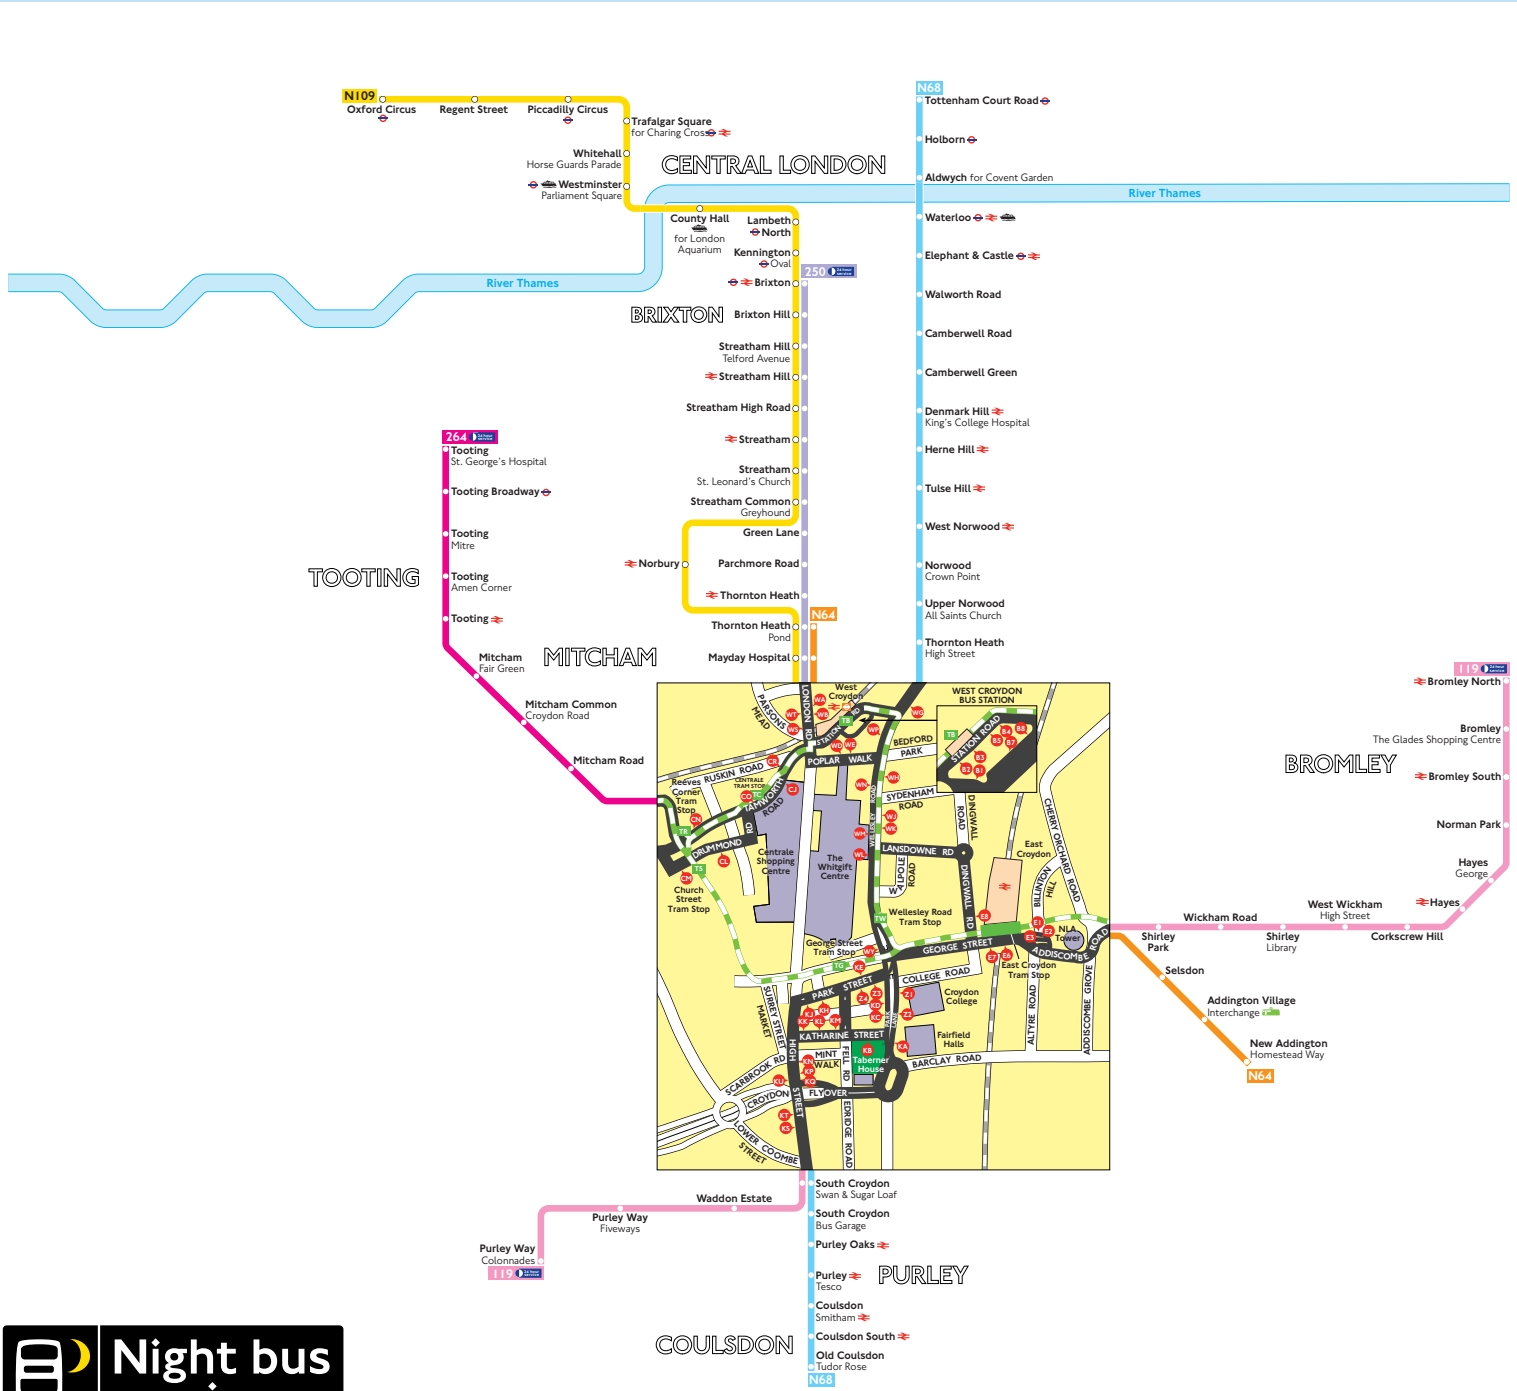

Night buses from Croydon

Key

- Connections with London Underground
 - Connections with London Overground
 - Connections with National Rail
 - Connections with Docklands Light Railway
 - Connections with river boats
 - Connections with Tramlink
- Red discs show the bus stop you need for your chosen bus service. The disc appears on the top of the bus stop in the street (see map of town centre in centre of diagram).

Route finder

Night buses including 24-hour routes

Bus route	Towards	Bus stops
119	Bromley North	EB KC KM KT
	Purley Way	EP QL QN
250	Brixton	BA BE BL WL WS
264	Tooting	BT CB CH CS KE KH
N64	New Addington	EB EB WB WC WK
	Thornton Heath	BA EB WL WT WY
N68	Old Coulsdon	EB EB KH KP WC WH WK
	Tottenham Court Road	EB KE KL KU WL WP
N109	Oxford Circus	BA BE BL WL WT

Day buses

For day bus information, please see separate poster.