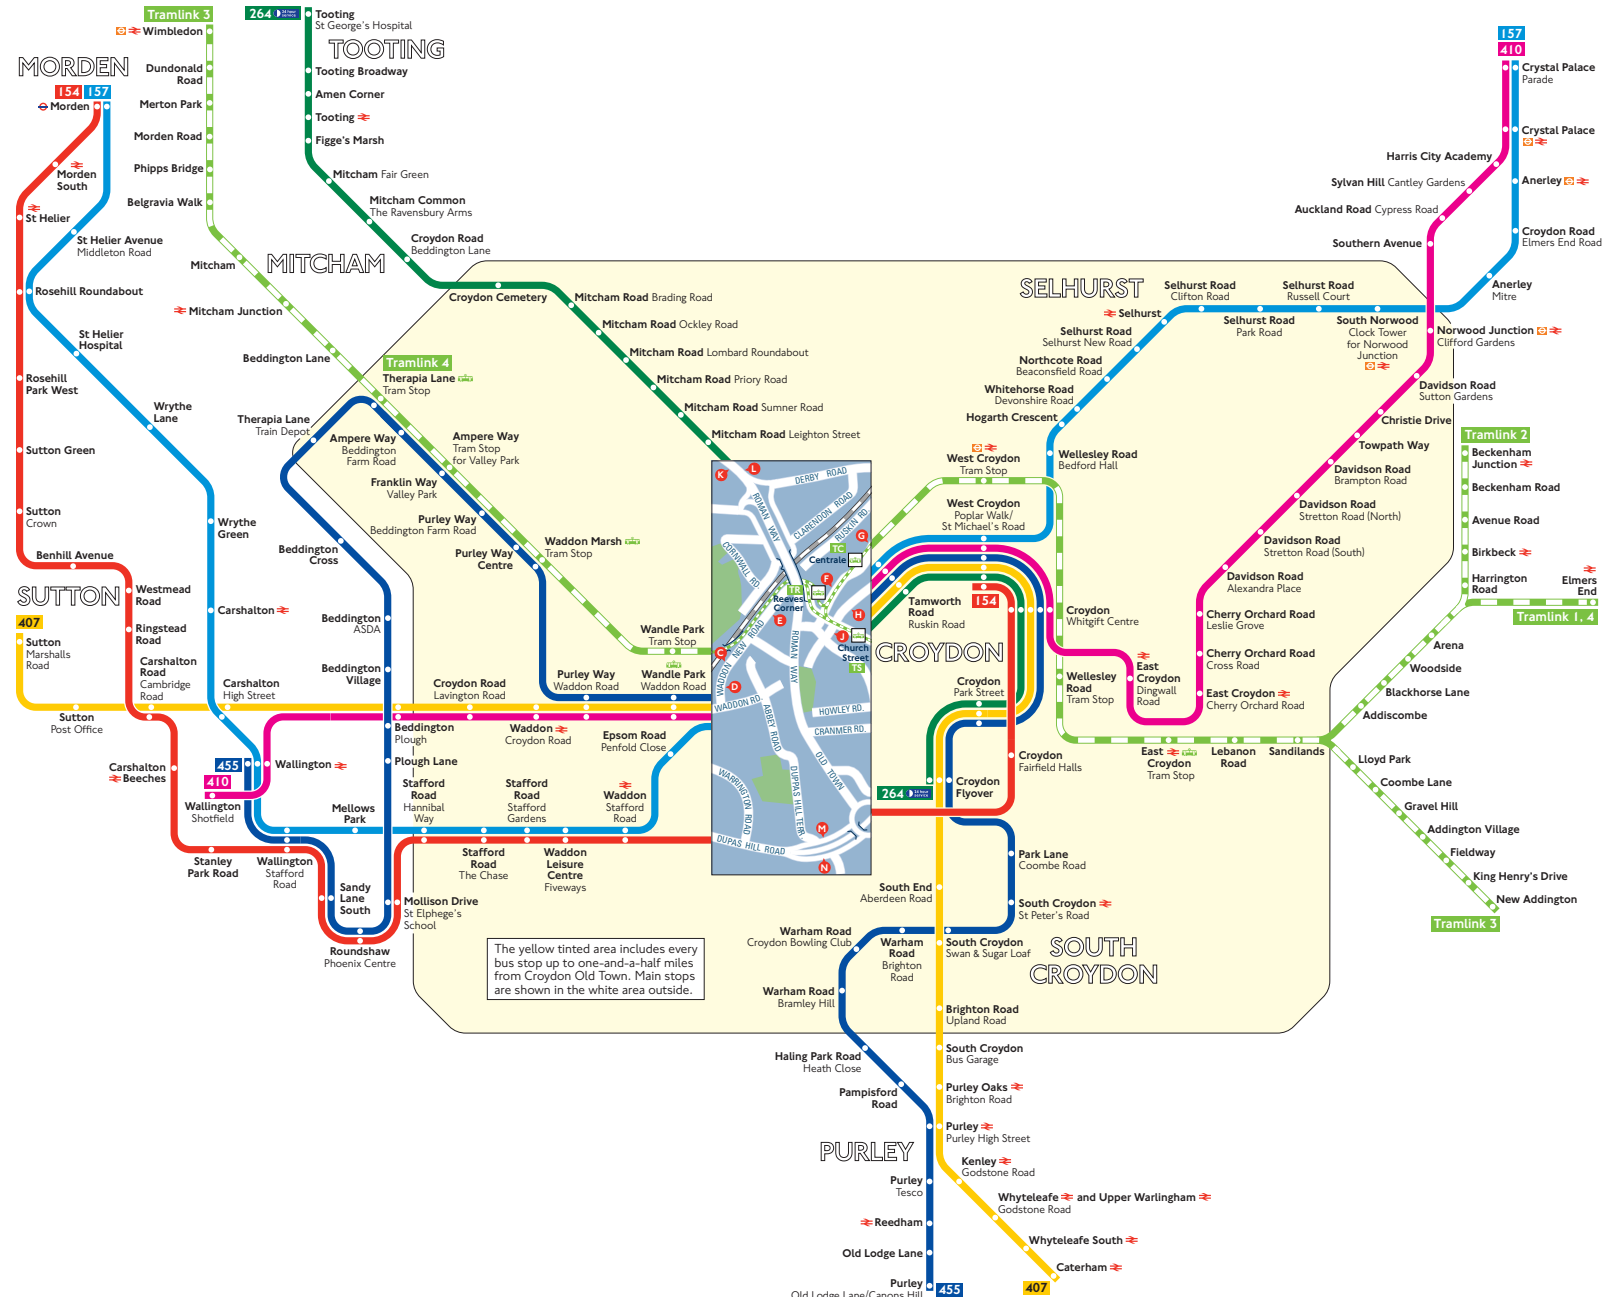

Buses and trams from Croydon Old Town

Key

- Connections with London Underground
- Connections with National Rail
- Connections with Tramlink
- Mondays to Saturdays except evenings

A Red discs show the bus stop you need for your chosen bus service. The disc **A** appears on the top of the bus stop in the street (see map of town centre in centre of diagram).

Route finder

Day buses including 24-hour services

Bus route	Towards	Bus stops
154	West Croydon	M
157	Morden	N
	Crystal Palace	C F G
264	Morden	D E H
	Croydon	F G L
	Tooting	E J K
407	Caterham	C F G
	Sutton	D E H
410	Crystal Palace	C F G
	Wallington	D E H
455	Purley	C F G
	Wallington	D E H

Trams

Tram route	Towards	Tram stops
1	Elmers End	T12 T15
2	Beckenham Junction	T12 T15
3	New Addington	T12 T15
	Wimbledon	T15
4	Elmers End +	T12 T15
	Therapia Lane +	T15